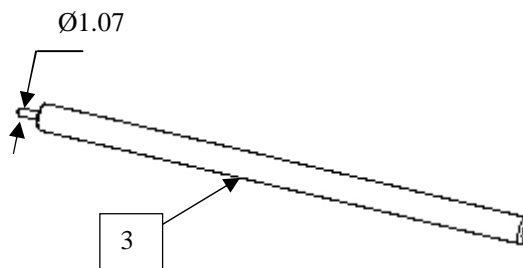

**STRIPPING TOOL**

**R282.053.000**

**CABLE .141**

Series : **OUT**

N°	PART NUMBER	DESIGNATION
1	R282.055.000	Replacement stripping blade
2	R282.344.150	1.5mm across flats male hex key
3	R282.864.120	Blade installation gauge

**NOTE :**

- Instructions for use are included with the stripping tool
- Finish : Blue color

**Issue : 0049 A**

In the effort to improve our product, we reserve the right to make changes judged to be necessary.