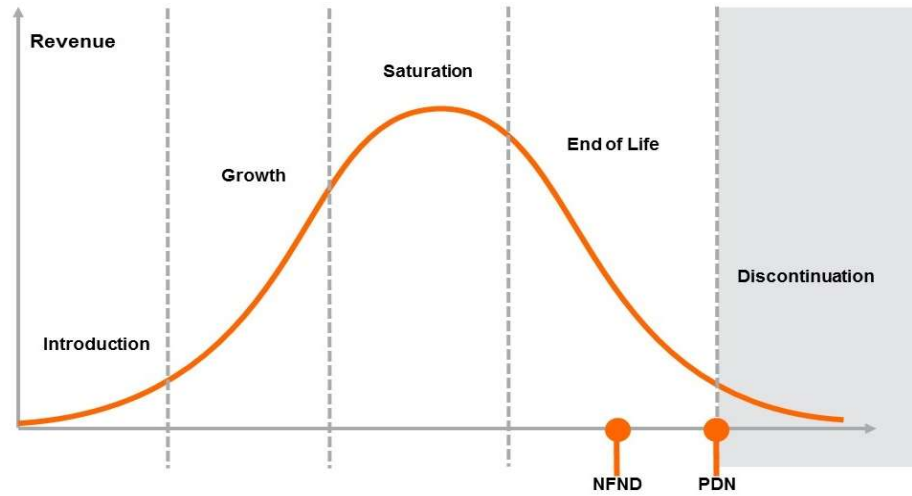

Product Or Individual Q-Code Discontinuation (acc. JEDEC J-STD-048)
OS-PDN-2023-011

01 March 2023

Last order: 31 August 2023

Last delivery: 29 February 2024

Please direct your feedback to your local Sales office.