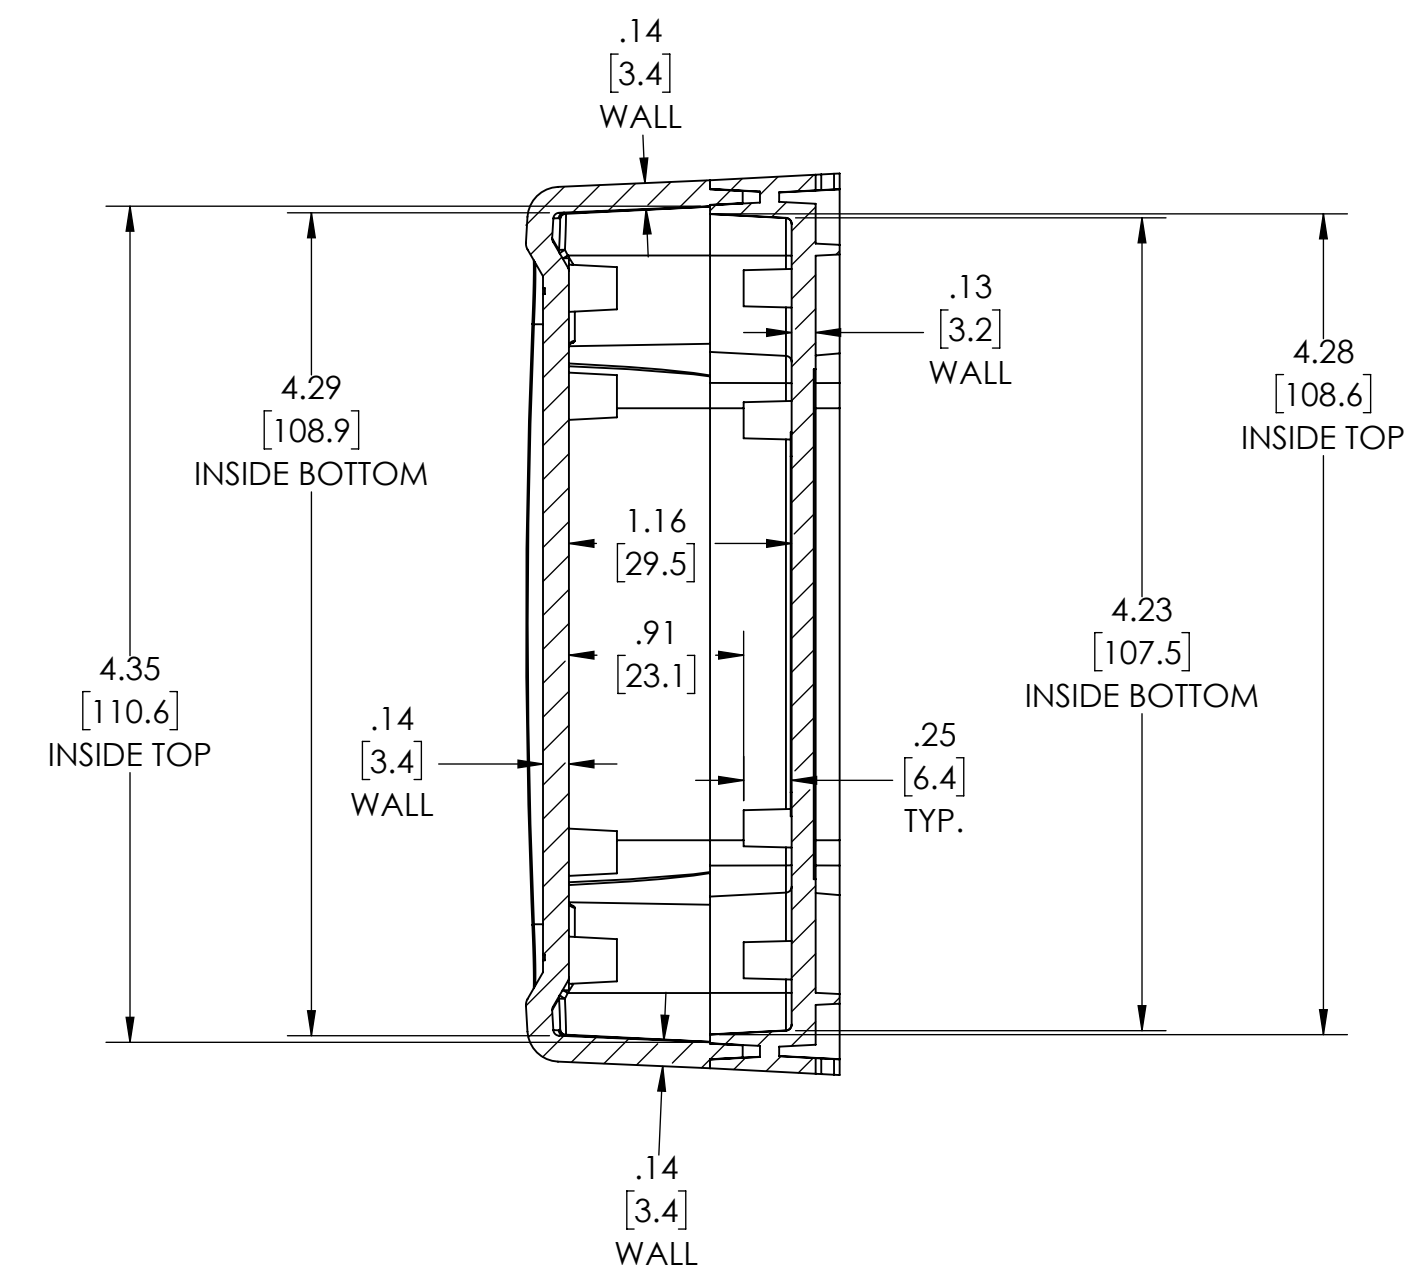

### NOTES:

- MATERIAL:  
BODY & COVER - GRAY POLYCARBONATE (IMPACT-RESISTANT)
- UL508 / NEMA TYPE 1, 2, 3, 3R, 3X, 3RX, 3D, 3SX, 4, 4X, 6, 6P, 12 & 13 WITH IP65, IP66, IP-67 & IP68 WITH RATING & UL-94 5VA
- POURED CONTINUOUS GASKET (NOT INSTALLED)
- SUPPLIED WITH BODY, COVER & 4 SCREWS
- DIMENSIONS ARE INCH[MM]
- OPTIONAL ACCESSORIES:  
ALUMINUM INTERNAL PANEL - HDX-76607