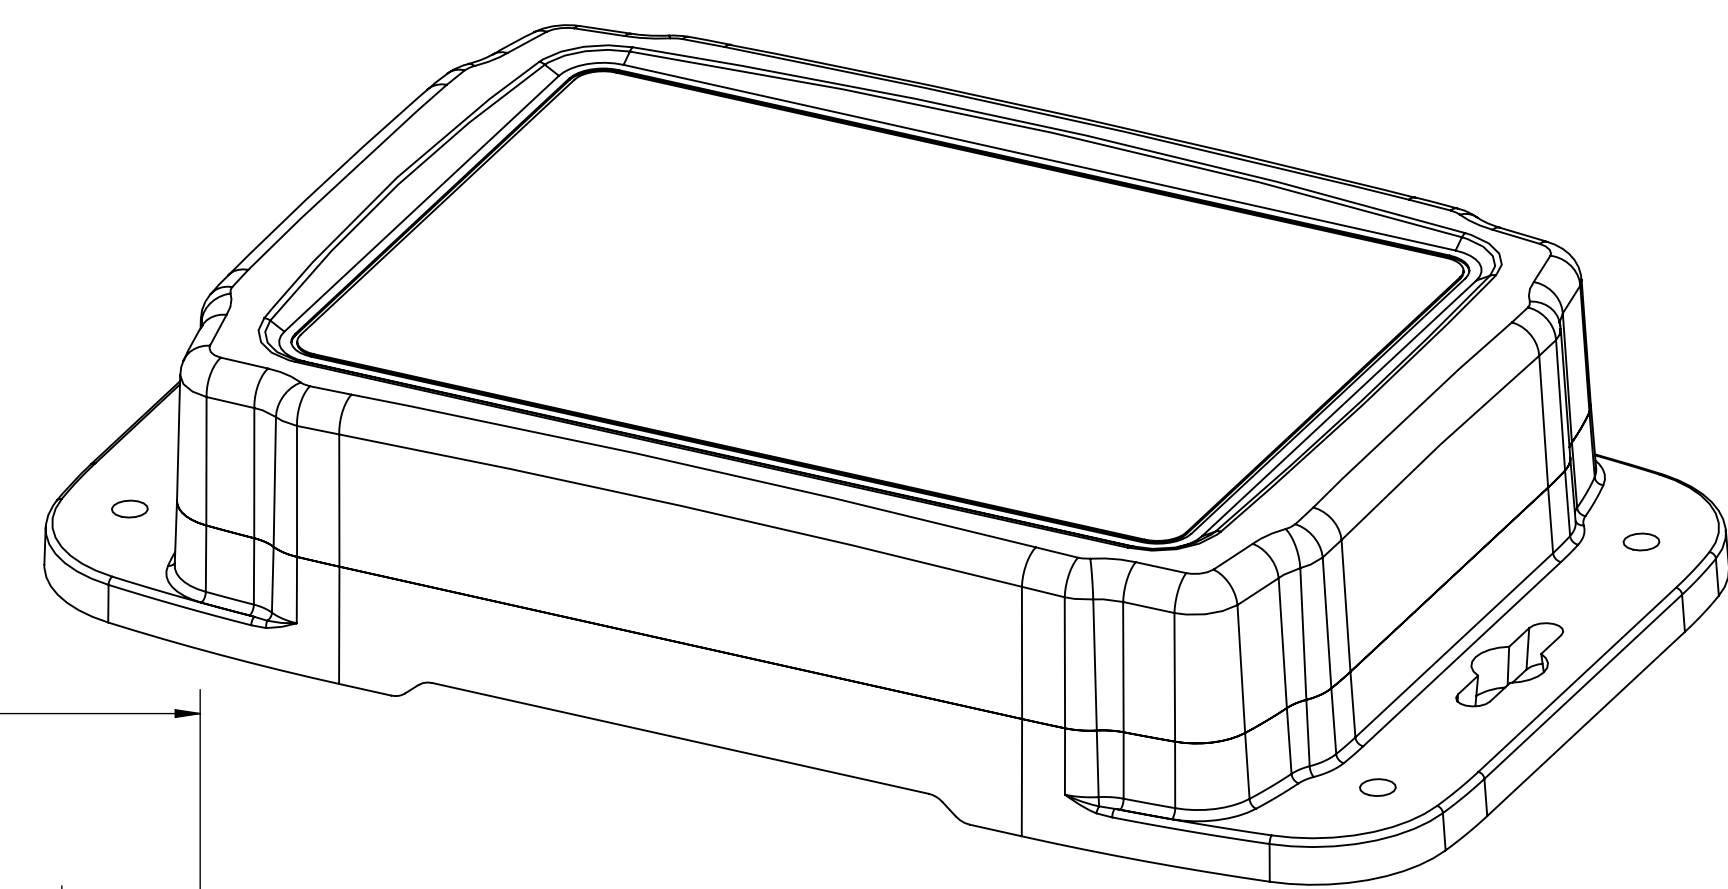

### NOTES:

- MATERIAL:  
BODY & COVER - GRAY POLYCARBONATE (IMPACT-RESISTANT)
- UL508 / NEMA TYPE 1, 2, 3, 3R, 3X, 3RX, 3D, 3SX, 4, 4X, 6, 6P, 12 & 13 WITH IP65, IP66, IP-67 & IP68 WITH RATING & UL-94 5VA
- POURED CONTINUOUS GASKET (NOT INSTALLED)
- SUPPLIED WITH BODY, COVER & 4 SCREWS
- DIMENSIONS ARE INCH[MM]
- OPTIONAL ACCESSORIES:  
ALUMINUM INTERNAL PANEL - HDX-76607