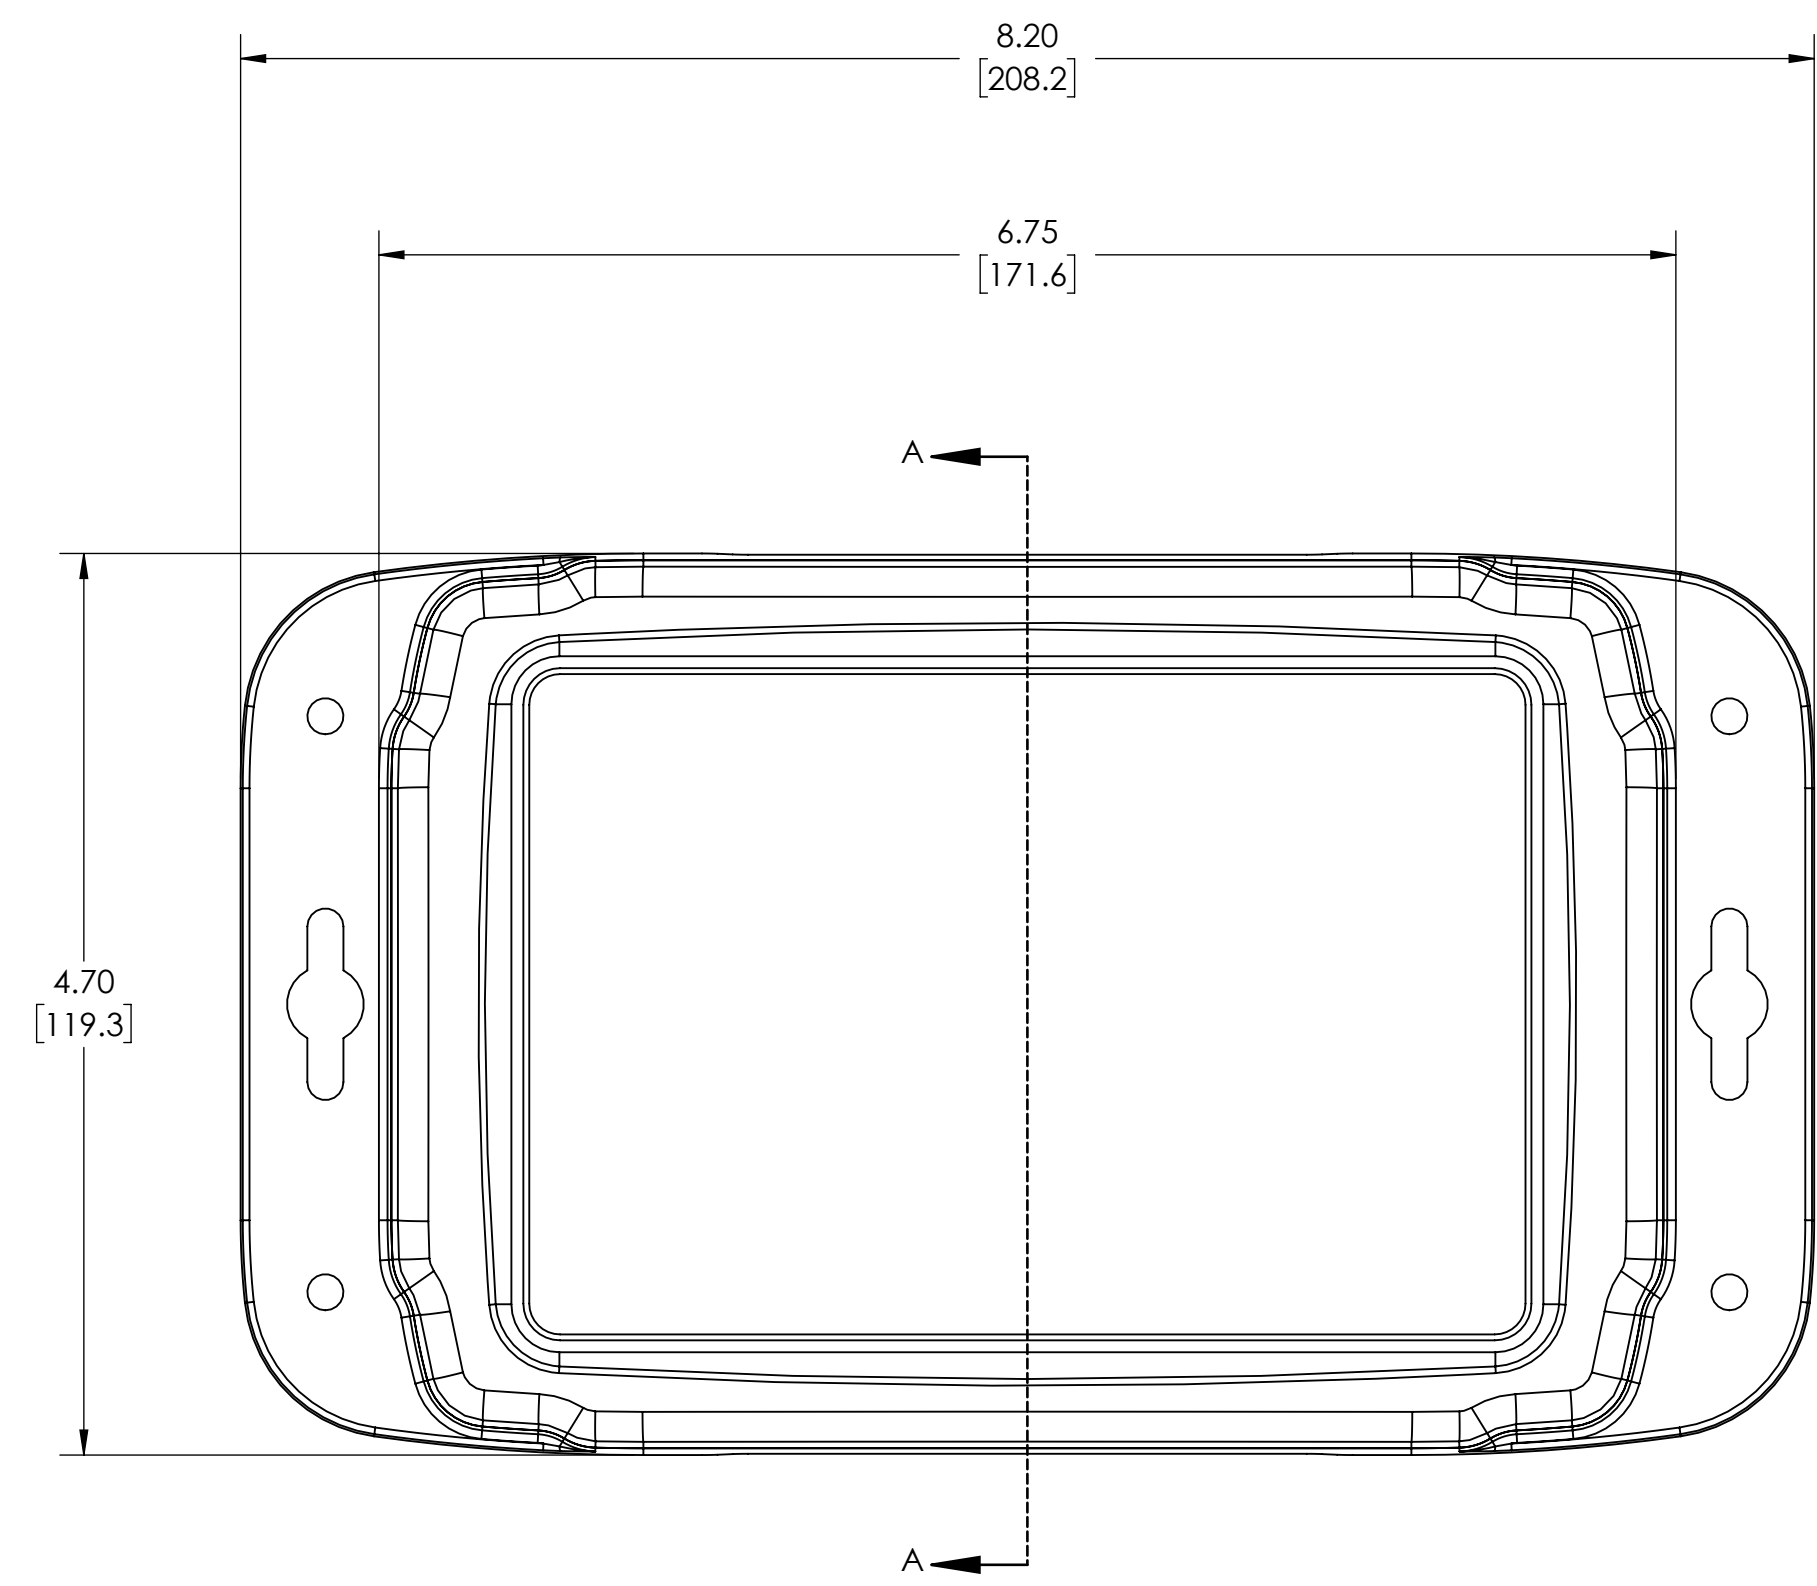

### NOTES:

- MATERIAL:  
BODY & COVER - GRAY POLYCARBONATE (IMPACT-RESISTANT)
- UL508 / NEMA TYPE 1, 2, 3, 3R, 3X, 3RX, 3D, 3SX, 4, 4X, 6, 6P, 12 & 13 WITH IP65, IP66, IP-67 & IP68 WITH RATING & UL-94 5VA
- POURED CONTINUOUS GASKET (NOT INSTALLED)
- SUPPLIED WITH BODY, COVER & 4 SCREWS
- DIMENSIONS ARE INCH[MM]
- OPTIONAL ACCESSORIES:  
ALUMINUM INTERNAL PANEL - HDX-76607