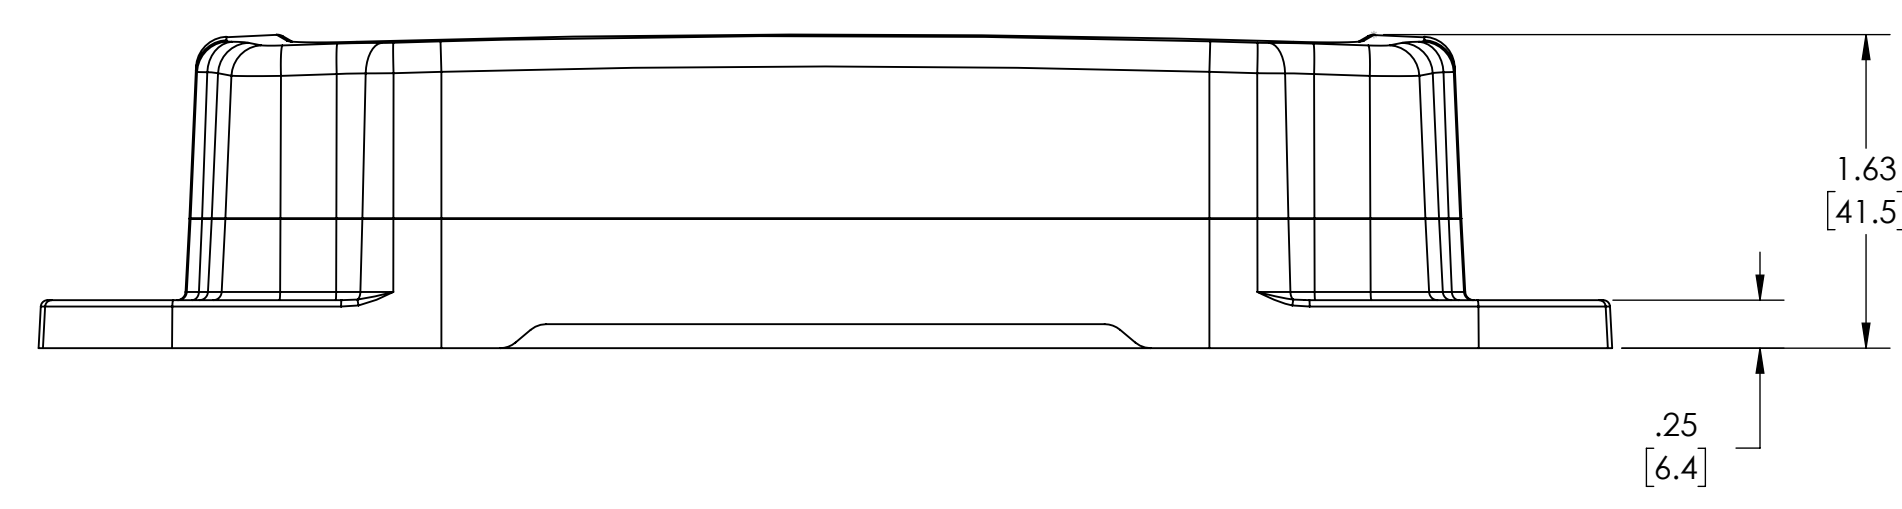

### NOTES:

- MATERIAL:  
BODY & COVER - GRAY POLYCARBONATE (IMPACT-RESISTANT)
- UL508 / NEMA TYPE 1, 2, 3, 3R, 3X, 3RX, 3D, 3SX, 4, 4X, 6, 6P, 12 & 13 WITH IP65, IP66, IP-67 & IP68 WITH RATING & UL-94 5VA
- POURED CONTINUOUS GASKET (NOT INSTALLED)
- SUPPLIED WITH BODY, COVER & 4 SCREWS
- DIMENSIONS ARE INCH[MM]
- OPTIONAL ACCESSORIES:  
ALUMINUM INTERNAL PANEL - HDX-76607