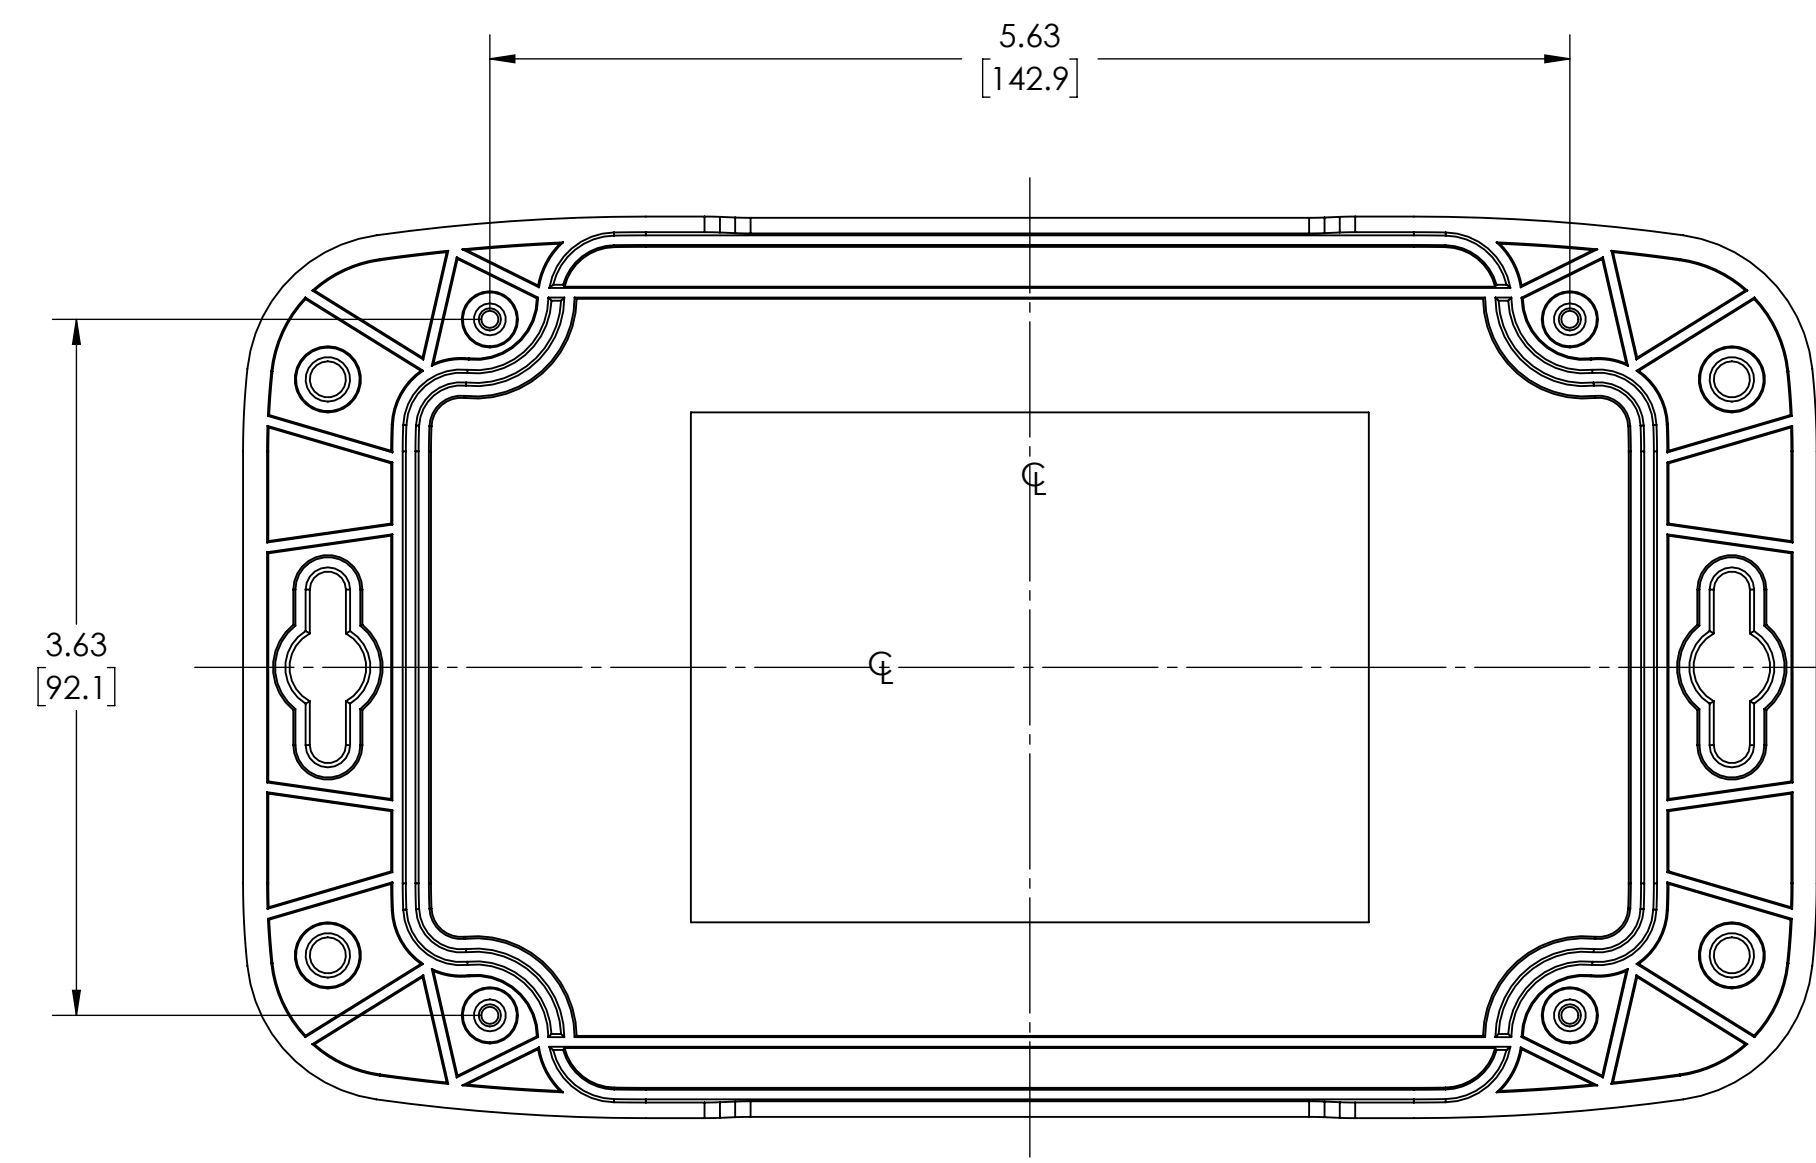

### NOTES:

- MATERIAL:  
BODY & COVER - GRAY POLYCARBONATE (IMPACT-RESISTANT)
- UL508 / NEMA TYPE 1, 2, 3, 3R, 3X, 3RX, 3D, 3SX, 4, 4X, 6, 6P, 12 & 13 WITH IP65, IP66, IP-67 & IP68 WITH RATING & UL-94 5VA
- POURED CONTINUOUS GASKET (NOT INSTALLED)
- SUPPLIED WITH BODY, COVER & 4 SCREWS
- DIMENSIONS ARE INCH[MM]
- OPTIONAL ACCESSORIES:  
ALUMINUM INTERNAL PANEL - HDX-76607