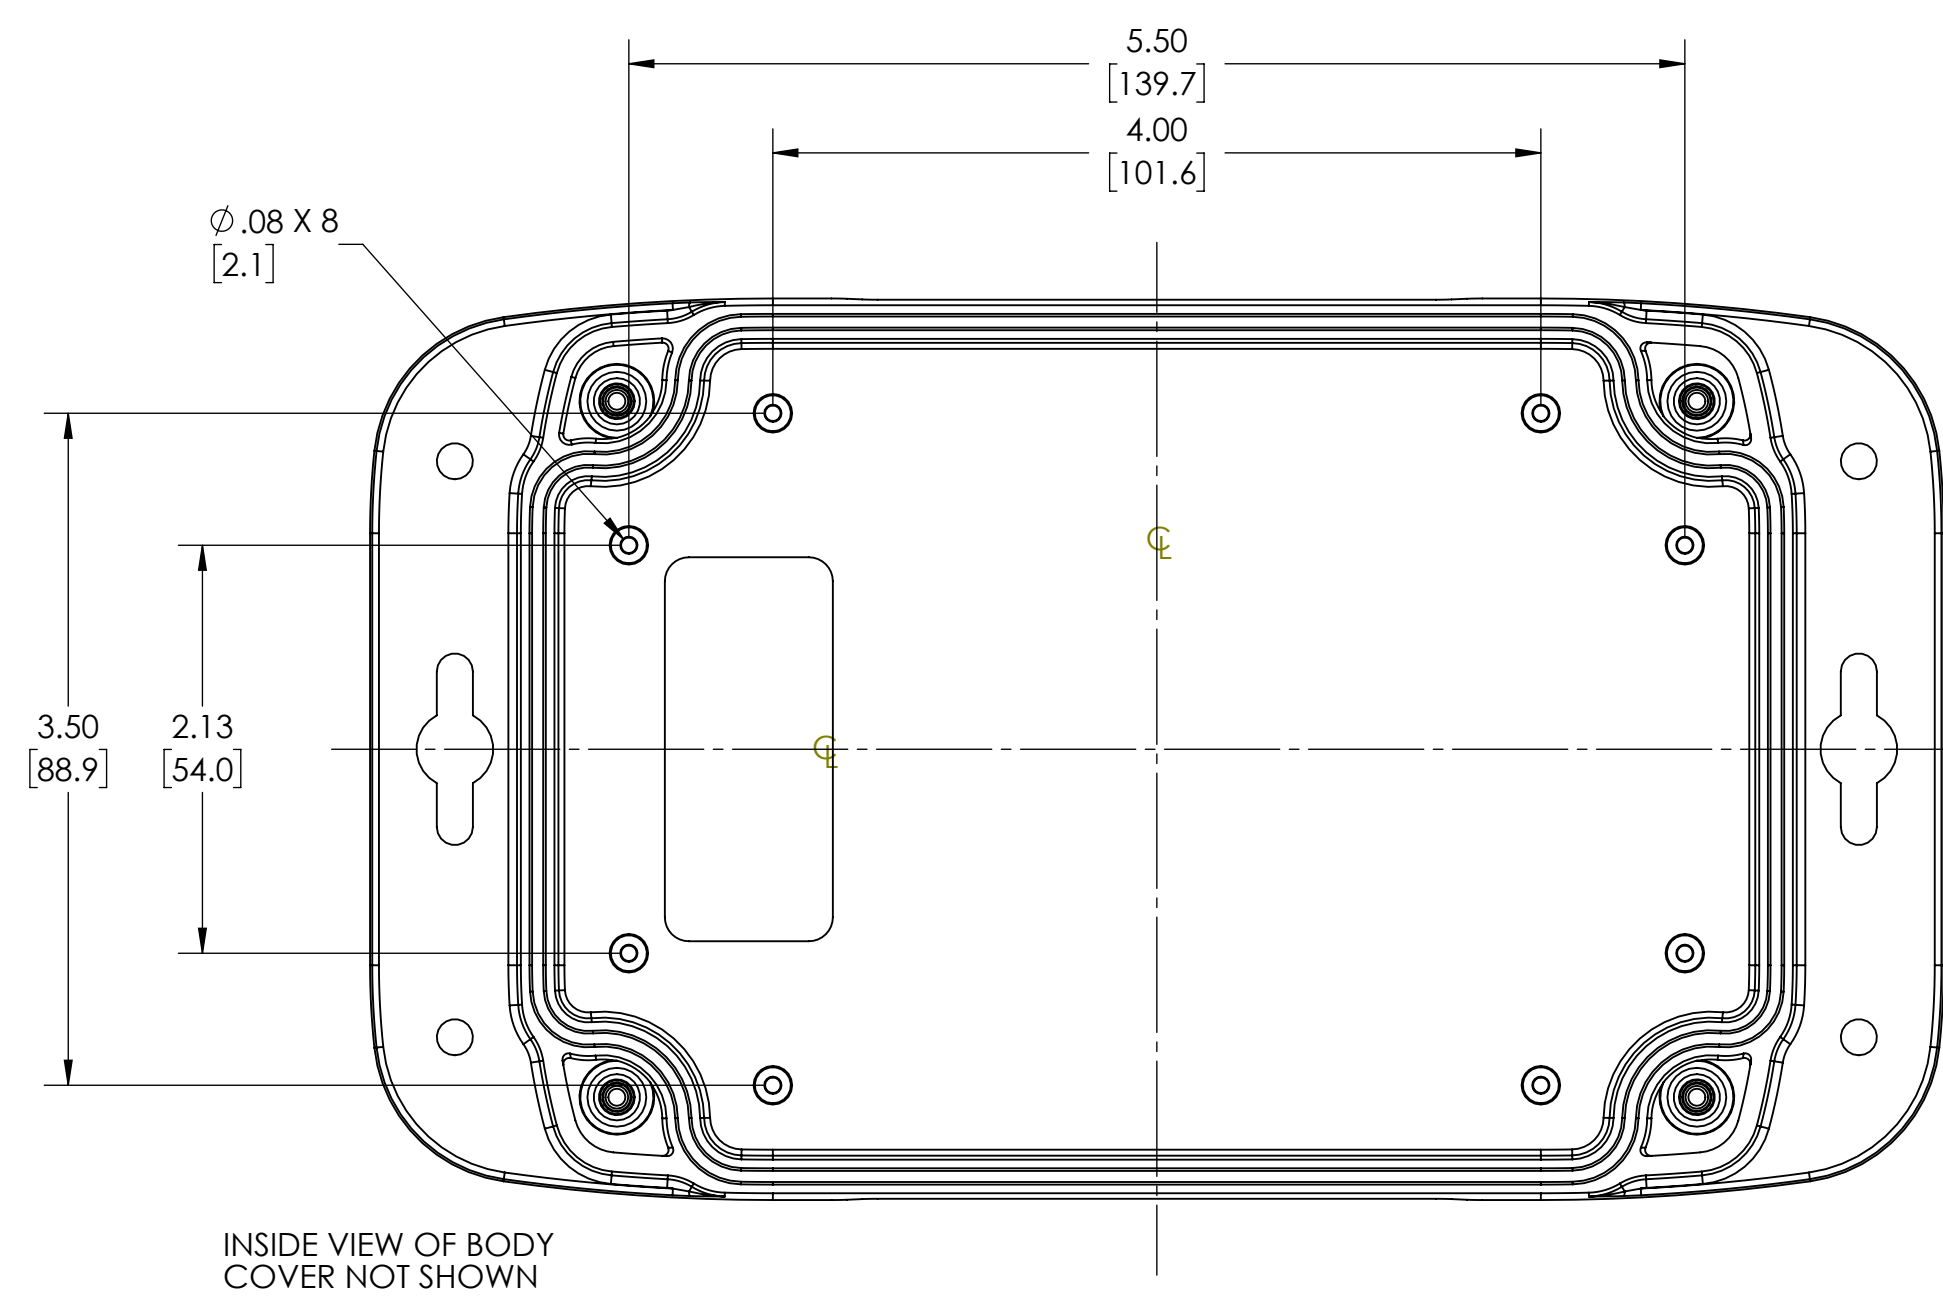

### NOTES:

- MATERIAL:  
BODY & COVER - GRAY POLYCARBONATE (IMPACT-RESISTANT)
- UL508 / NEMA TYPE 1, 2, 3, 3R, 3X, 3RX, 3D, 3SX, 4, 4X, 6, 6P, 12 & 13 WITH IP65, IP66, IP-67 & IP68 WITH RATING & UL-94 5VA
- POURED CONTINUOUS GASKET (NOT INSTALLED)
- SUPPLIED WITH BODY, COVER & 4 SCREWS
- DIMENSIONS ARE INCH[MM]
- OPTIONAL ACCESSORIES:  
ALUMINUM INTERNAL PANEL - HDX-76607