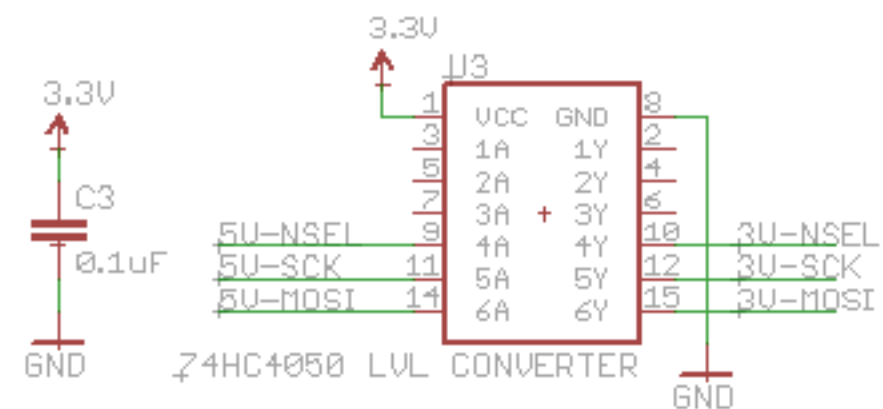

Power

Arduino

Wireless