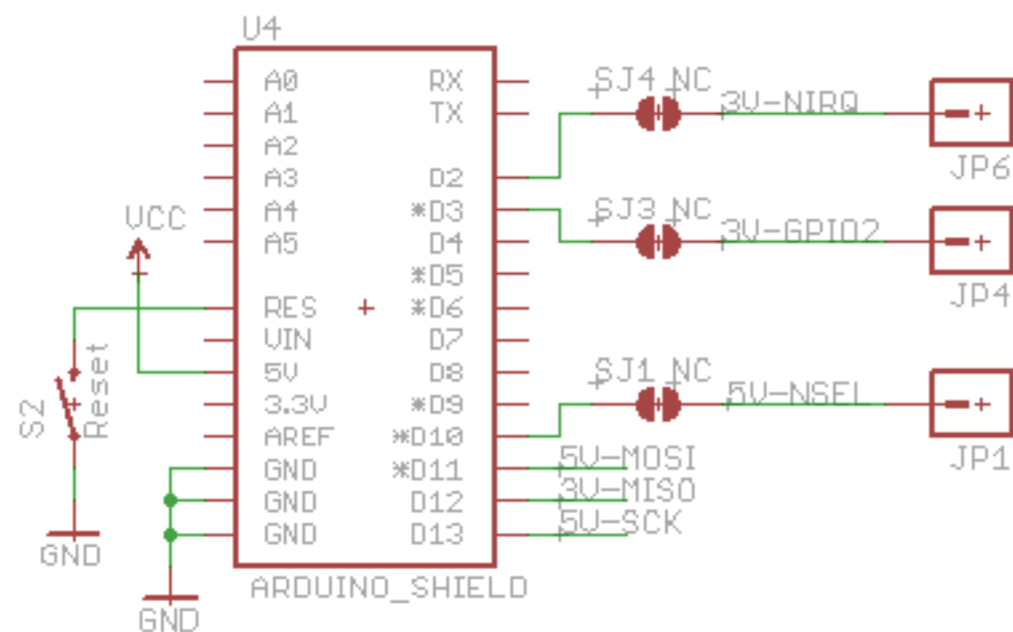

Power

Arduino

Wireless