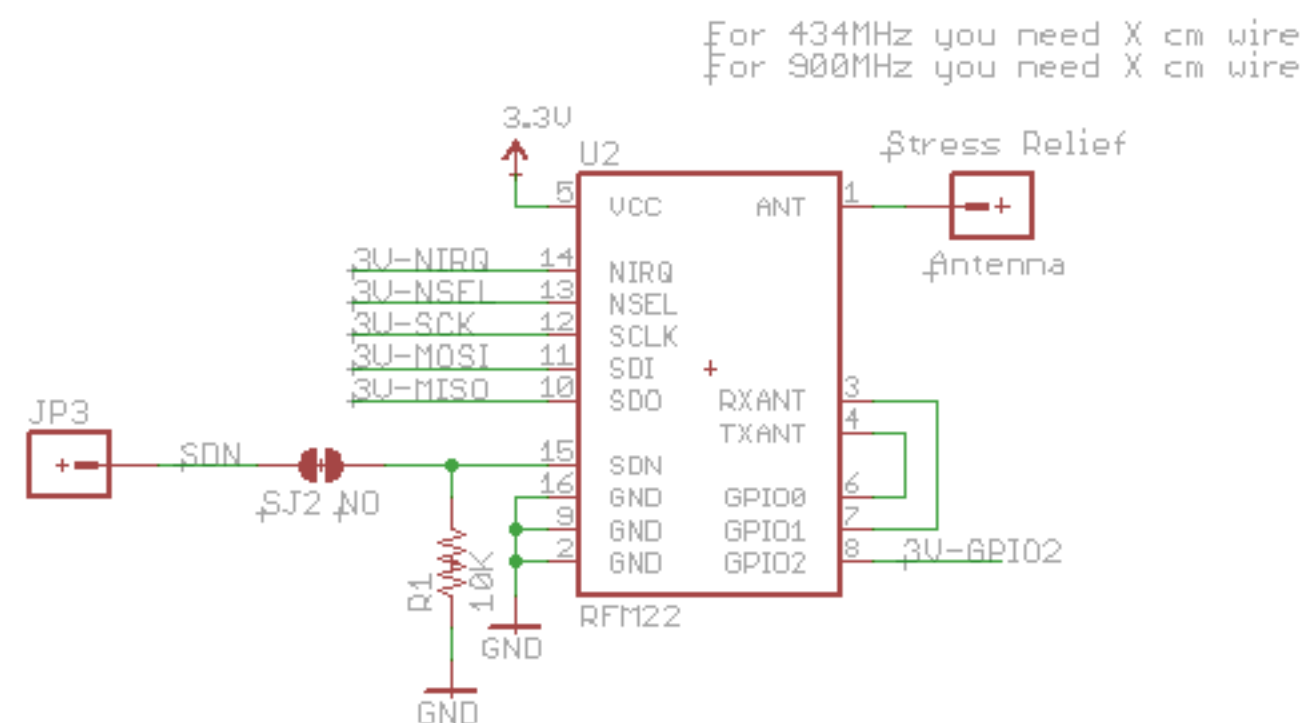

Power

Arduino

Wireless