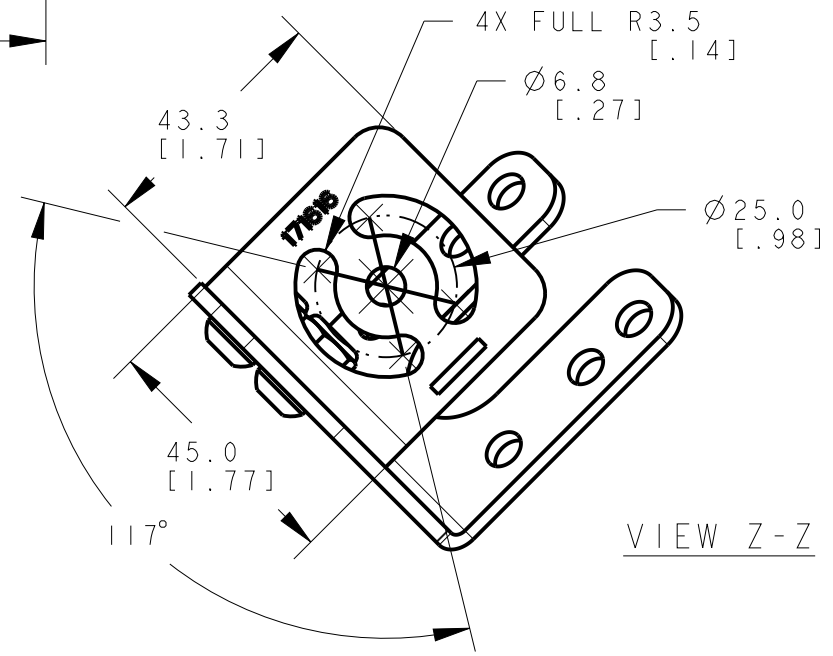

8 7 6 5 4 3 2 1

ISOMETRIC VIEW
SCALE 3:4

VIEW Z-Z

This drawing is the property of BANNER ENGINEERING CORP. and is proprietary in general and in detail. Its contents shall not be revealed to outside parties without written consent of BANNER.

BANNER ENGINEERING CORP.
P.O. BOX 9414
MINNEAPOLIS, MN 55440

THIRD ANGLE PROJECTION

TITLE
LMBWLC60RAS

SIZE B	DRAWING NO. 177666	REV. A
SCALE 3:4		SHEET 1 OF 1

NOTES:
1. ALL DIMENSIONS ARE MILLIMETERS [INCHES] UNLESS OTHERWISE NOTED.