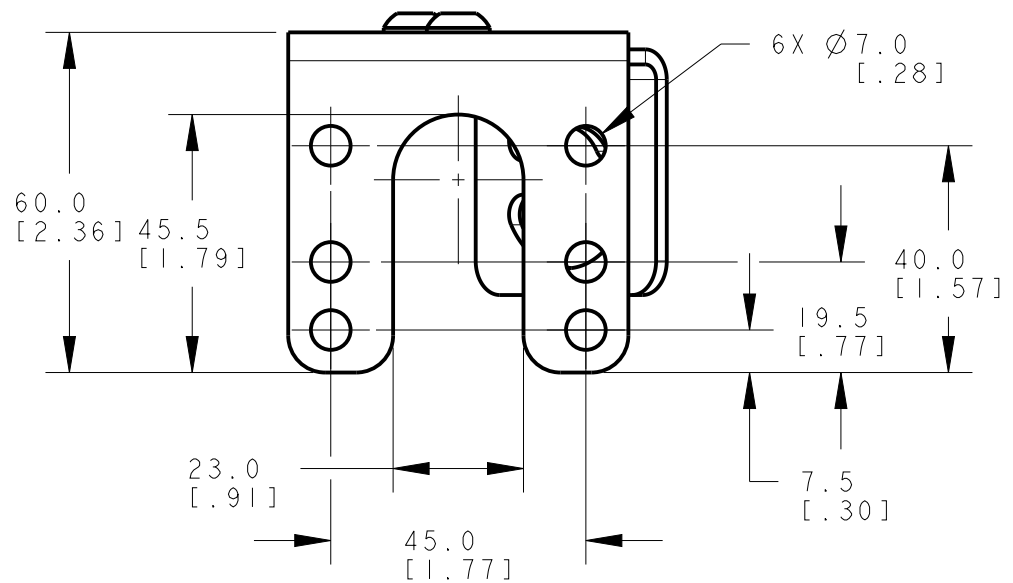

8 7 6 5 4 3 2 1

ISOMETRIC VIEW
SCALE 3:4

VIEW Z-Z

This drawing is the property of BANNER ENGINEERING CORP. and is proprietary in general and in detail. Its contents shall not be revealed to outside parties without written consent of BANNER.

BANNER ENGINEERING CORP.
P.O. BOX 9414
MINNEAPOLIS, MN 55440

THIRD ANGLE PROJECTION

TITLE
LMBWLC60RAS

SIZE B	DRAWING NO. 177666	REV. A
SCALE 3:4		SHEET 1 OF 1

NOTES:
1. ALL DIMENSIONS ARE MILLIMETERS [INCHES] UNLESS OTHERWISE NOTED.