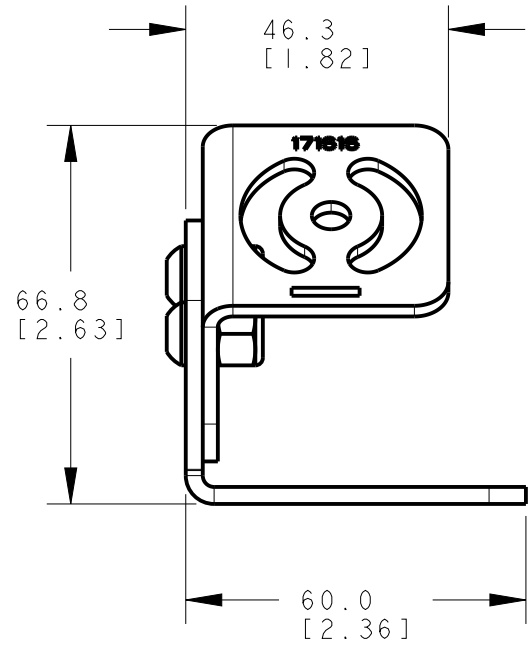

8 7 6 5 4 3 2 1

ISOMETRIC VIEW
SCALE 3:4

VIEW Z-Z

This drawing is the property of BANNER ENGINEERING CORP. and is proprietary in general and in detail. Its contents shall not be revealed to outside parties without written consent of BANNER.

BANNER ENGINEERING CORP.
P.O. BOX 9414
MINNEAPOLIS, MN 55440

THIRD ANGLE PROJECTION

TITLE
LMBWLC60RAS

SIZE B	DRAWING NO. 177666	REV. A
SCALE 3:4		SHEET 1 OF 1

NOTES:
1. ALL DIMENSIONS ARE MILLIMETERS [INCHES] UNLESS OTHERWISE NOTED.