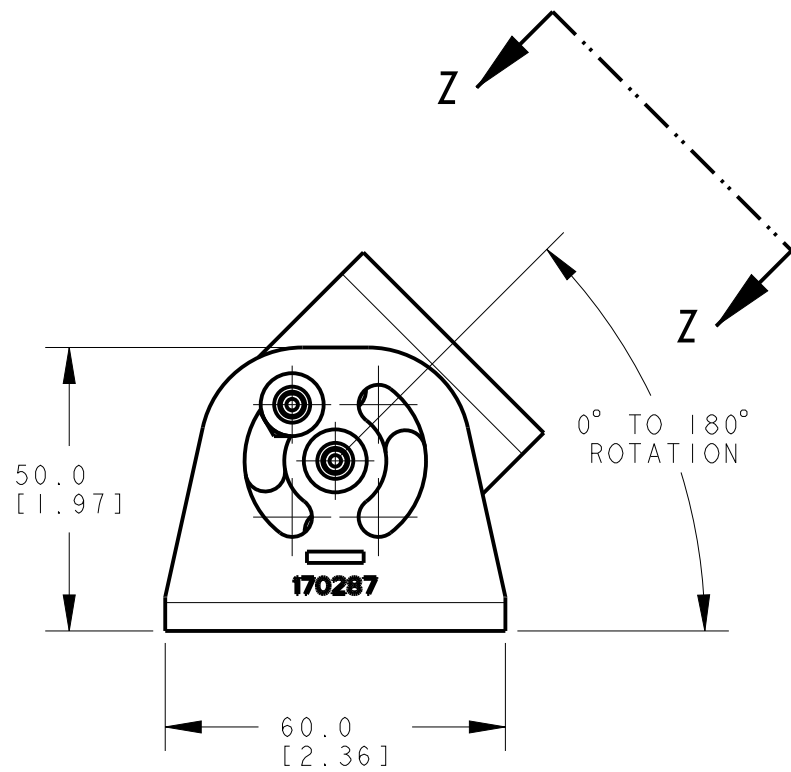

8 7 6 5 4 3 2 1

ISOMETRIC VIEW
SCALE 3:4

VIEW Z-Z

This drawing is the property of BANNER ENGINEERING CORP. and is proprietary in general and in detail. Its contents shall not be revealed to outside parties without written consent of BANNER.

BANNER ENGINEERING CORP.
P.O. BOX 9414
MINNEAPOLIS, MN 55440

THIRD ANGLE PROJECTION

TITLE
LMBWLC60RAS

SIZE B	DRAWING NO. 177666	REV. A
SCALE 3:4		SHEET 1 OF 1

NOTES:
1. ALL DIMENSIONS ARE MILLIMETERS [INCHES] UNLESS OTHERWISE NOTED.