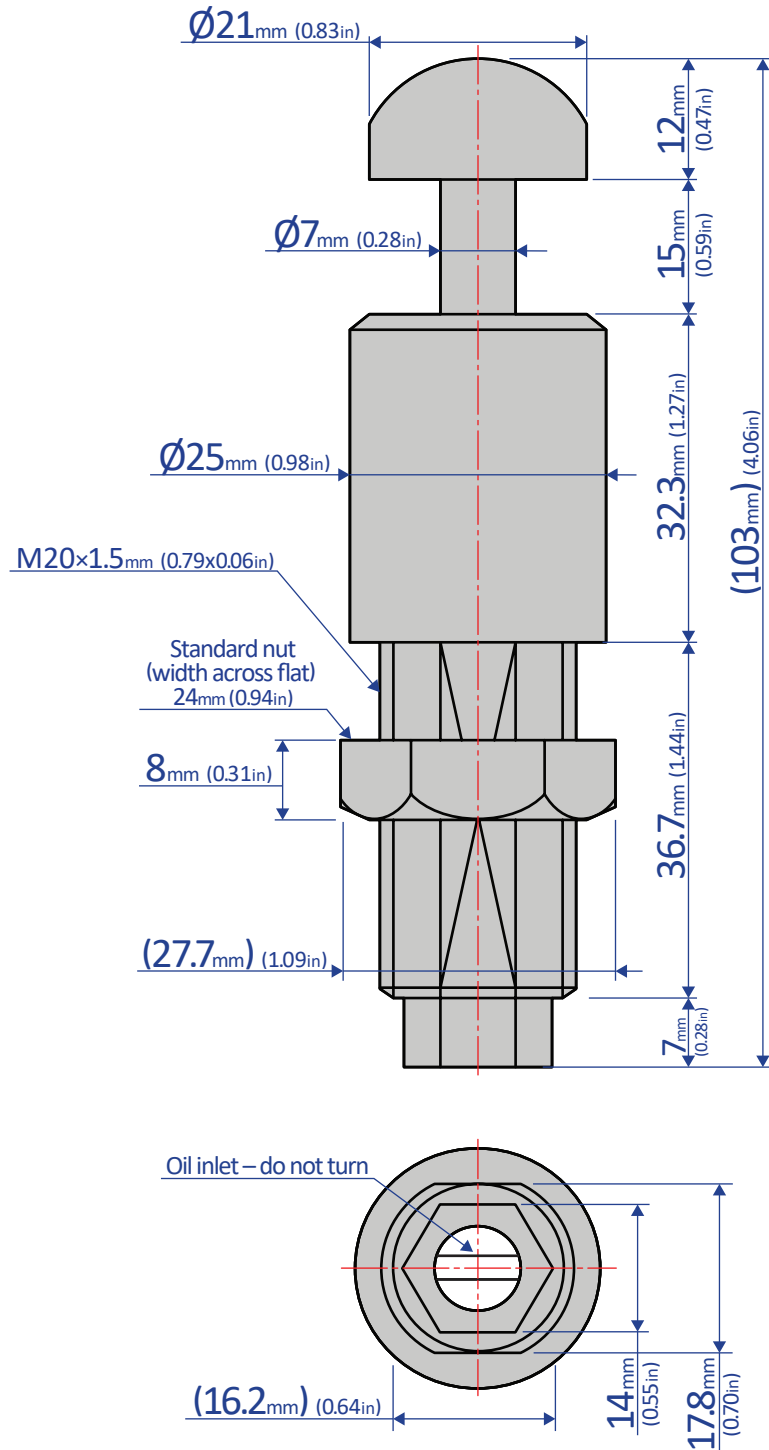

FA-1215B1-C

SHOCK ABSORBER - FIXED

Bansbach
easylift®

50 West Drive • Melbourne, Florida 32904
(321) 253-1999 • www.easylift.com • www.damper.net