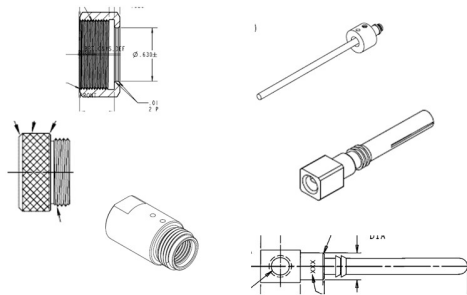

Product Change Notification (PCN)

PCN Number	503144	Date Issued	April 10, 2018
Reason for Change	Supplier Change		
Change Type Description	This letter is to inform you that Molex is adding a new supplier or the supplier is making a change affecting the part(s) identified in this notice. There will be no negative impact to product performance as a result of this change.		
Assessment of Change	First article inspection		
Internal Molex Qualification Date	February 05, 2018		
Sample Availability Date (Changed Part)	February 05, 2018		
Planned Implementation Date	October 10, 2018		
Method of Identifying Change	Date code		

Before Change

After Change

Overview

- Change the supplier for component part numbers 0846150004, 1302000173, 1302011264, 1302000213, 1302000331, 1302000722, 1302010604, 1302010655, 1302010675, 1302011203, 1302010258, 1302010266, 1302000186, 1301790055, 1302000300, 1302010519, 1302011472, 1302263050, 1301960228, 1302000312 and 1301960216
- Product Impact
  - No impact to fit, form or function
- Part Number Impact
  - See attached impacted parts list
- Qualification Reports and samples available upon request after the date shown above