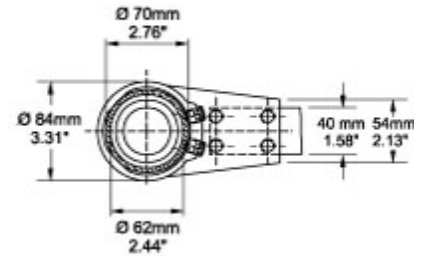

# Tara Plus Fixed Elbow 70 TPSSFE70 Series

- For use with 70mm round tube and 60x40mm rectangular tube.
- Die-cast Aluminum G Al Si 12.
- No rotation.
- Accessible from the top.

Front View of Elbow

End View

Bottom View

Part No. R149-020-001

Tags: TPSS, tara plus, taraplus, suspension system, elbow, rectangular, round, operator, fixed, 70mm *Data subject to change without notice*

© 2023. Hammond Manufacturing Ltd. All rights reserved.