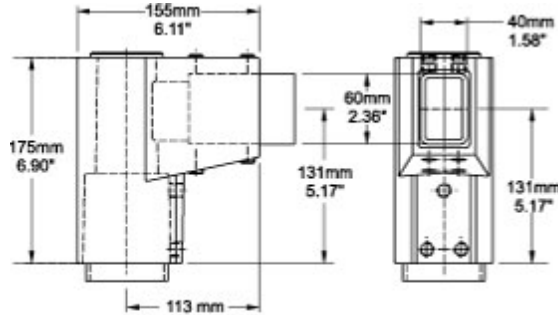

# Tara Plus Fixed Elbow 70 TPSSFE70 Series

- For use with 70mm round tube and 60x40mm rectangular tube.
- Die-cast Aluminum G Al Si 12.
- No rotation.
- Accessible from the top.

Front View of Elbow

End View

Bottom View

Part No. R149-020-001

Tags: TPSS, tara plus, taraplus, suspension system, elbow, rectangular, round, operator, fixed, 70mm *Data subject to change without notice*

© 2023. Hammond Manufacturing Ltd. All rights reserved.