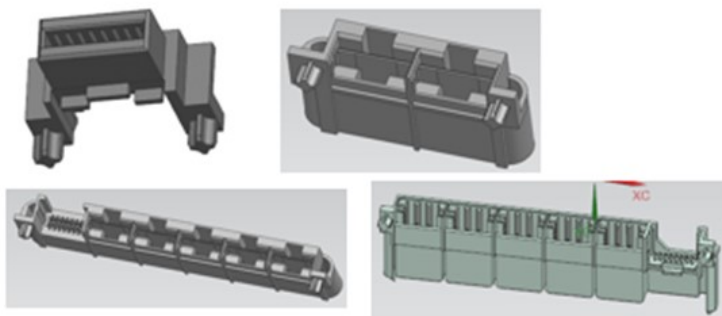

Product Change Notification

Date Issued :	March 10, 2022	PCN Number :	511488
Reason for Change :	Capacity change or tool replacement		
Description of Change :	This notification is to inform you about set of tooling is being added to meet the current and future demands of this product referenced below. There will be no changes in fit, form or function from additional tooling when compared to the existing tooling		
Reason for Short Notice :	Capacity Increase		
Assessment of Change :	First Article Inspection		
Planned Implementation Date :	May 01, 2022		
Sample Availability Date:	April 30, 2022		
Internal Molex Qualification Date :	April 30, 2022		
Last date to request Samples by Customer :	June 01, 2022		
Traceability Code Markings / Date :	Date code		

Before Picture

Pictures of affected products

After Picture

Overview

- We are adding additional mold tooling for better support the LPH capacity. These new molds will have higher cavitation to better support existing and future demand.
- Product Impact: "no impact to fit, form or function"
- Part Number Impact: "see attached impacted parts list"
- Qualification Reports and samples available upon request after the date shown above