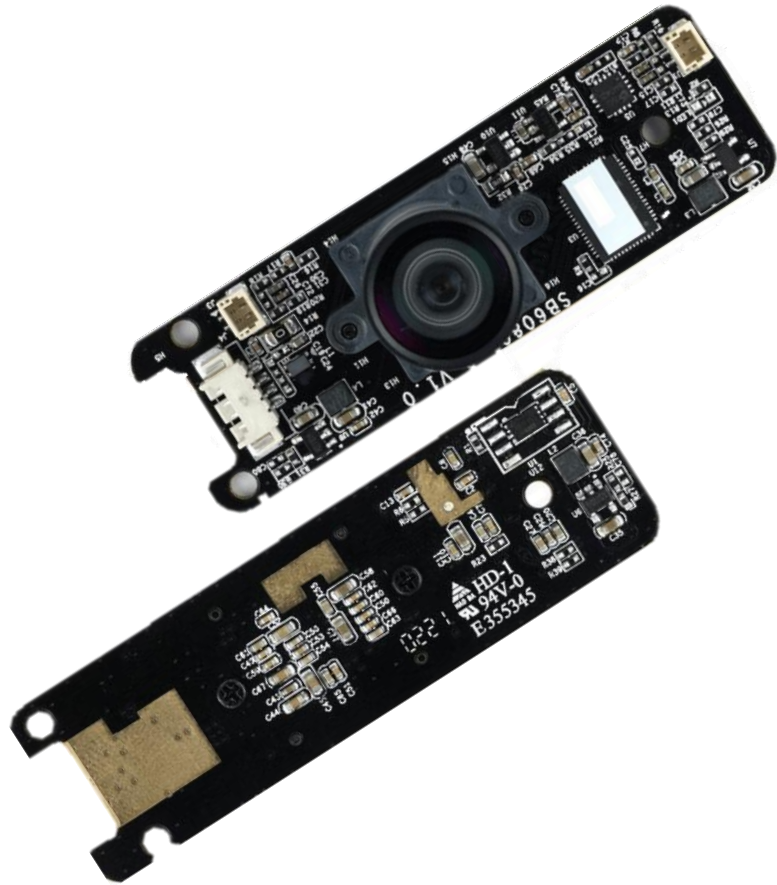

**Noise
Cancellation**

Auto-Tracking

4* Zoom

Auto Framing

Auto Tracking

150° Wide Angle

150°

Focus Distance
20CM-300CM

AI ePTZ

Camera Module

UHD
30fps

UHD 2160P

8MP

USB 2.0

2*Microphones

Built-in Dual Mic

2* Microphones

AI ePTZ 4K Camera Module

Applications

▶ **Streaming**

▶ **Video Chatting**

▶ **Conferencing**

Custom Service

Specifications, Features, Shapes, Colors.....