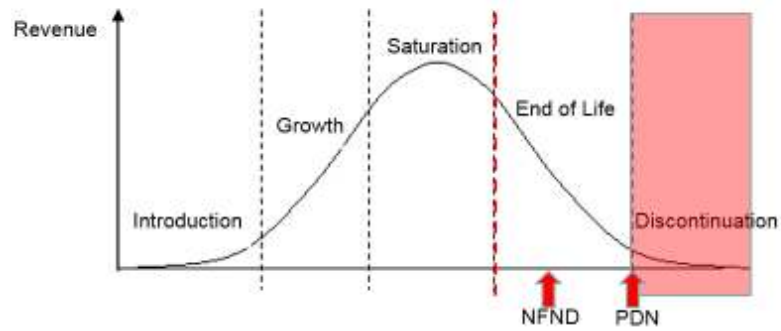

Light is OSRAM

Product Discontinuation (acc. JEDEC J-STD-048)
OS-PD-2017-051

9/4/2017

Last order:	11/1/2017
Last delivery:	2/1/2018
Reason:	Discontinue legacy products with high Vf (>40V), standardize Vf with new generation. Introduction of new generation platform.

Please direct your feedback to your local Sales office.