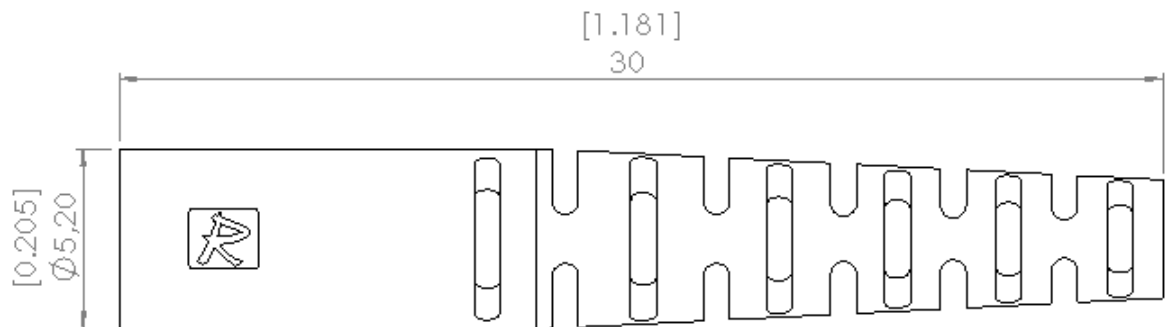

**BOOT FOR Ø 2 MM CABLE**

Series

LC

Packaging

100

Issue

06 Jan 2011

Page

1/1

Original dimensions in mm [inch]

**GENERAL**

- Compatible with LC connectors
- Suitable for use with cable sizes Ø 2mm
- Color : **WHITE**