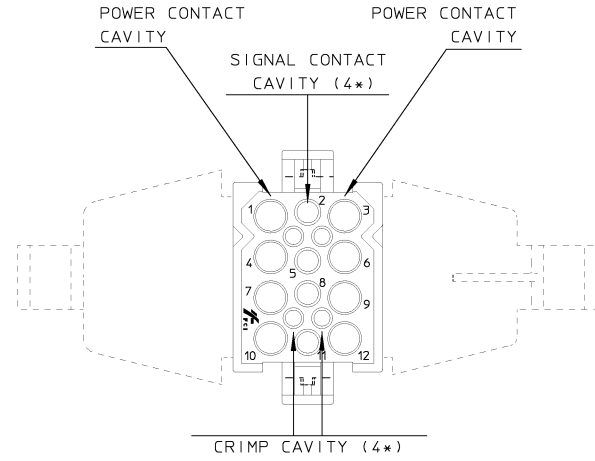

GEN. ST.	01	02	03	04	05	06	07	08	0D	50	60	70	80	90																	
INT. ST.	10	11	12	13	14	18	20	31	32	33	34	38	39	40	42	43	44	45	46	48	56	70	72	73	75	76	81	82	83	84	88

REV.	DATE	DESCRIPTION	BY	C'K'D'
1	21/05/99	B.E.C. 9.3455	K.N.	

MATERIAL
POLYAMIDE 4.6 / UL94-V2 AT 0.9MM / COLOUR: NATURAL

PERFORMANCE CHARACTERISTICS
OPERATING TEMPERATURE: -55°C TO 150°C
INSULATION RESISTANCE: 5000 MΩ MIN.
TEST POTENTIAL : 2000 VAC
DURABILITY : 500 CYCLES

1. **NOTES**
1. CONNECTOR ACCEPTS TRIM TRIO FORMED, MACHINED AND SUBMINIATURE COAXIAL PIN CONTACTS(4x) AND POWER CONTACTS DIAMETER 2.4 (8x) CONTACTS TO BE ORDERED SEPARATELY; REFER TO TT-CATALOG AND 8P-CATALOG.
  2. RAISED CONTACT MARKING ON BOTH: MATING AND WIRING FACE.
  3. CONNECTOR DELIVERED WITH MOULDED-ON HOODS. HOODS MUST BE CUT AWAY BY CUSTOMER.
  4. CATALOG NUMBER OF COUNTERPART : SMS12RDH2NA.
  5. CAVITY-NUMBERS 2 / 5 / 8 / 11 ARE SIGNAL CAVITIES.
     CAVITY-NUMBERS 1 / 4 / 6 / 7 / 9 / 12 ARE POWER CAVITIES.
     CAVITY-NUMBERS 3 / 10 ARE POWER GROUNDING CAVITIES.