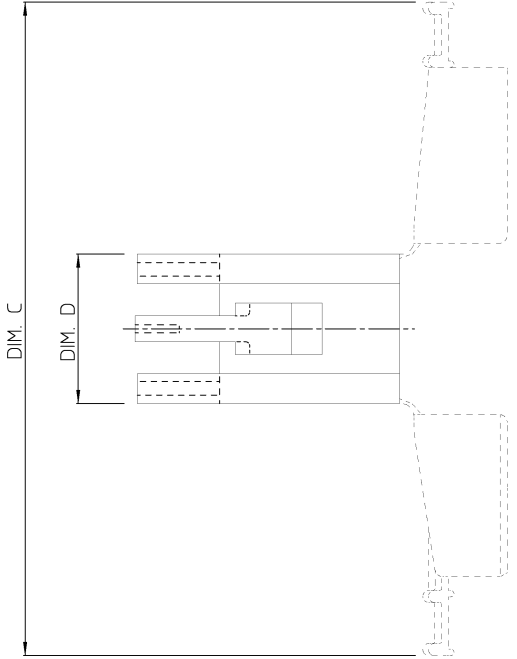

CATALOG NUMBER	QUANTITY OF CONTACT CAVITIES	QUANTITY OF DISCRIMINATION CAVITIES	DIMENSIONS IN MM			
			A	B	C	D
SMS12PDH2NA	12 (8+4)	0	46.0	31.7	72.0	18.6

RELEASED FOR TOOLDESIGN

1DEC ±0,2 1DEC 2DEC ±0,1 2DEC ANGLES ±1° HOEKEN	APPR. DRAFT CHECKED	DATE 13-04-99	SIGN. K.NIETVELT
WE RESERVE THE RIGHT TO CHANGE DIMENSIONS OR REQUIREMENTS WITHOUT PRIOR NOTICE.	PROD. MGR. PR. ENG. MGR. PR. MGT. MGR.		
ALL DIMENSIONS IN MM ALLE AFMETINGEN IN MM	REFERENCES/REFERENTIES		

QIKMATE PLUG 12POS. WITH 8POWER CAVITIES

CAT. No. SMS12PDH2NA

SOURIAU
Route Nationale 23
72470 CHAMPAGNE

NOT EXPORT CONTROLLED

BS, D , 202648, 001, 1B
DRAWING No. CUSTOMER DRAWING