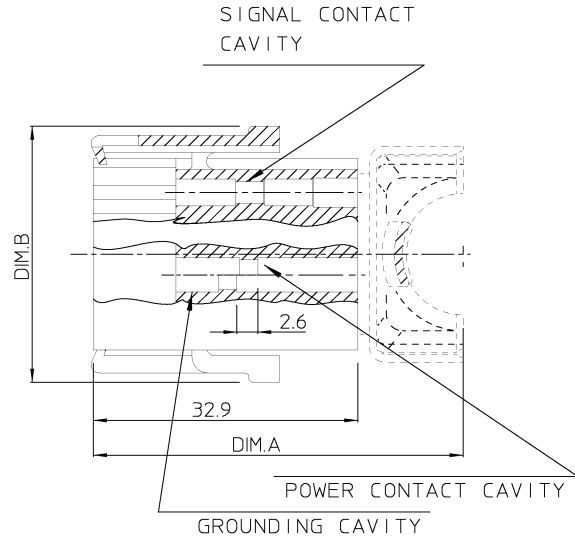

GEN. ST.	01	02	03	04	05	06	07	08	0D	50	60	70	80	90																	
INT. ST.	10	11	12	13	14	18	20	31	32	33	34	38	39	40	42	43	44	45	46	48	56	70	72	73	75	76	81	82	83	84	88

REV.	DATE	DESCRIPTION	BY	C'K'D'
1	21/05/99	B.E.C. 9.3455	K.N.	

MATERIAL
POLYAMIDE 4.6 / UL94-V2 AT 0.9MM / COLOUR: NATURAL

PERFORMANCE CHARACTERISTICS
OPERATING TEMPERATURE: -55°C TO 150°C
INSULATION RESISTANCE: 5000 MΩ MIN.
TEST POTENTIAL : 2000 VAC
DURABILITY : 500 CYCLES

1. **NOTES**
1. CONNECTOR ACCEPTS TRIM TRIO FORMED, MACHINED AND SUBMINIATURE COAXIAL PIN CONTACTS(4x) AND POWER CONTACTS DIAMETER 2.4 (8x) CONTACTS TO BE ORDERED SEPARATELY; REFER TO TT-CATALOG AND 8P-CATALOG.
  2. RAISED CONTACT MARKING ON BOTH: MATING AND WIRING FACE.
  3. CONNECTOR DELIVERED WITH MOULDED-ON HOODS. HOODS MUST BE CUT AWAY BY CUSTOMER.
  4. CATALOG NUMBER OF COUNTERPART : SMS12RDH2NA.
  5. CAVITY-NUMBERS 2 / 5 / 8 / 11 ARE SIGNAL CAVITIES.
     CAVITY-NUMBERS 1 / 4 / 6 / 7 / 9 / 12 ARE POWER CAVITIES.
     CAVITY-NUMBERS 3 / 10 ARE POWER GROUNDING CAVITIES.