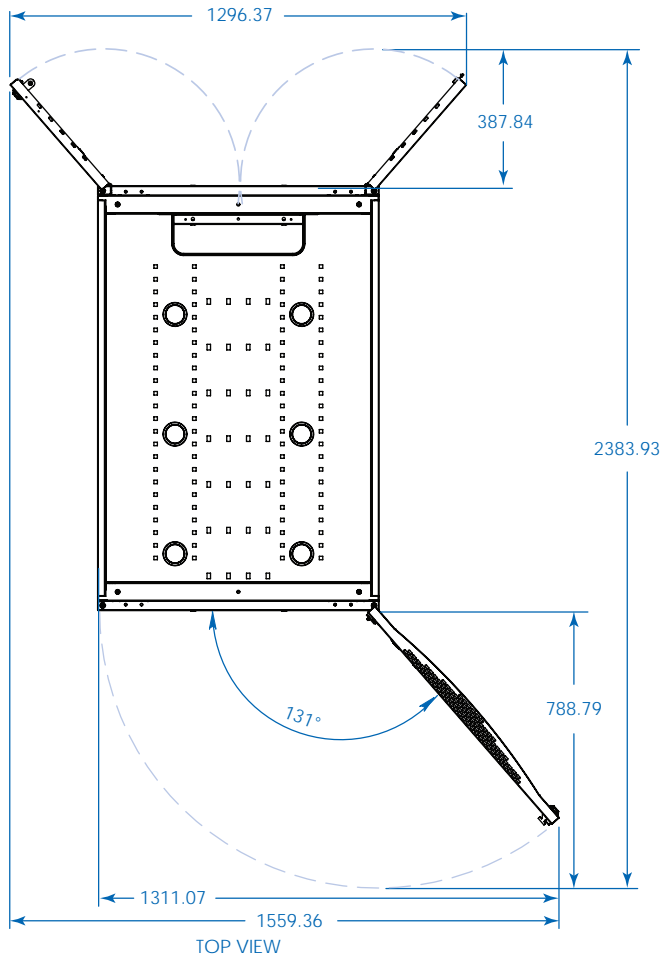

Also Includes: Owner's manual, 2 shipping/stabilizing brackets and rack-mount equipment mounting hardware (50 cage nuts, 50 mounting screws, 50 nylon cup washers).

- Enclosures ship fully assembled for rapid deployment, but can be knocked down for easy reassembly in confined spaces
- 1200 mm depth and 800 mm width allows extra space for cable management and hot-swap, removable power supplies
- Modular design optimized for quick configuration and reconfiguration
- Ideal for rack-mount server, network and telecom applications

SEE NEXT PAGE FOR DETAILED UNIT MEASUREMENTS

1111 W. 35th Street
Chicago, IL 60609 USA
773.869.1234
www.tripplite.com

Specifications

Model	SRX42UBDPWD
Rack Spaces	42U
Stationary Load Capacity	1360 kg
Rolling Load Capacity	1020 kg
Unit Dimensions (H x W x D)	1994 x 800 x 1246 mm
Shipping Dimensions (H x W x D)	2119 x 850 x 1288 mm
Unit Weight	170 kg
Shipping Weight	192 kg
Certifications	UL 60950, IP20; EIA/ECA-310-E, ETSI, RoHS Compliant
Model	SRX42UBDPWDEXP (Identical to SRX42UBDPWD, but without side panels)
Unit Weight	129 kg
Shipping Weight	151 kg

MODELS:
SRX42UBDPWD
SRX42UBDPWDEXP

Dimensions: mm

Tripp Lite has a policy of continuous improvement. Specifications are subject to change without notice.

BOTTOM VIEW

TOP VIEW

SIDE VIEW

REAR VIEW

FRONT VIEW

MODELS:
SRX42UBDPWD
SRX42UBDPWDEXP

1111 W. 35th Street
 Chicago, IL 60609 USA
 773.869.1234

www.tripplite.com

Dimensions: mm

Tripp Lite has a policy of continuous improvement. Specifications are subject to change without notice.