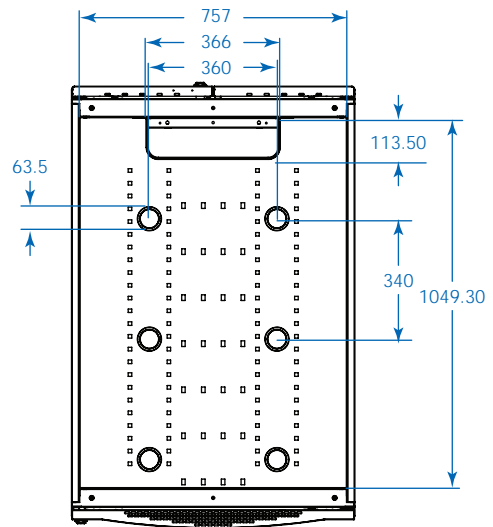

Also Includes: Owner's manual, 2 shipping/stabilizing brackets and rack-mount equipment mounting hardware (50 cage nuts, 50 mounting screws, 50 nylon cup washers).

- Enclosures ship fully assembled for rapid deployment, but can be knocked down for easy reassembly in confined spaces
- 1200 mm depth and 800 mm width allows extra space for cable management and hot-swap, removable power supplies
- Modular design optimized for quick configuration and reconfiguration
- Ideal for rack-mount server, network and telecom applications

SEE NEXT PAGE FOR DETAILED UNIT MEASUREMENTS

1111 W. 35th Street
Chicago, IL 60609 USA
773.869.1234
www.tripplite.com

Specifications

Model	SRX42UBDPWD
Rack Spaces	42U
Stationary Load Capacity	1360 kg
Rolling Load Capacity	1020 kg
Unit Dimensions (H x W x D)	1994 x 800 x 1246 mm
Shipping Dimensions (H x W x D)	2119 x 850 x 1288 mm
Unit Weight	170 kg
Shipping Weight	192 kg
Certifications	UL 60950, IP20; EIA/ECA-310-E, ETSI, RoHS Compliant
Model	SRX42UBDPWDEXP (Identical to SRX42UBDPWD, but without side panels)
Unit Weight	129 kg
Shipping Weight	151 kg

MODELS:
SRX42UBDPWD
SRX42UBDPWDEXP

Dimensions: mm

Tripp Lite has a policy of continuous improvement. Specifications are subject to change without notice.

BOTTOM VIEW

TOP VIEW

SIDE VIEW

REAR VIEW

FRONT VIEW

MODELS:
SRX42UBDPWD
SRX42UBDPWDEXP

1111 W. 35th Street
 Chicago, IL 60609 USA
 773.869.1234

www.tripplite.com

Dimensions: mm

Tripp Lite has a policy of continuous improvement. Specifications are subject to change without notice.