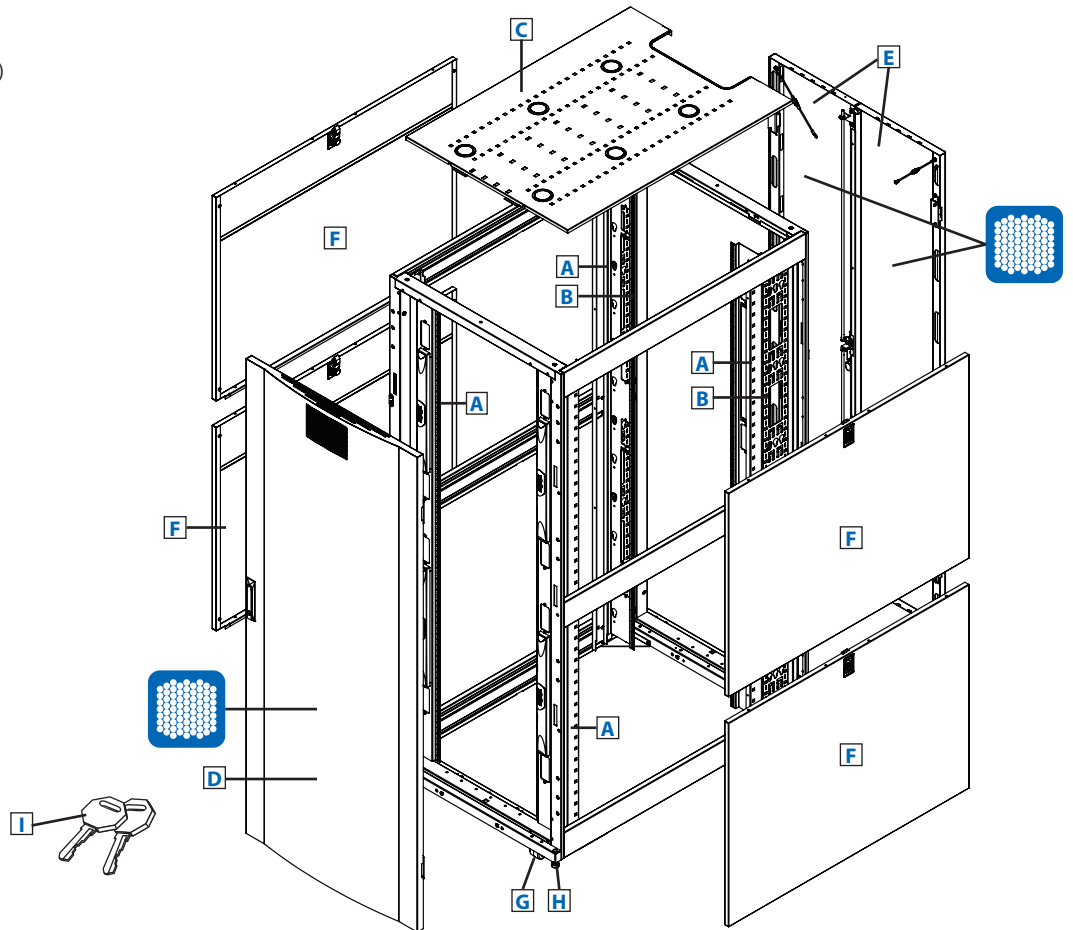

MODELS:

SRX42UBDPWD / SRX42UBDPWDEXP

SmartRack® Euro-Series Deep and Wide Rack Enclosure

42 Rack Units

1360 kg
Stationary
Load Capacity

1020 kg
Rolling
Load Capacity

Heavy-Duty
Casters

Locking Doors &
Side Panels

Standard
19-inch
(48.3 cm)
Rack Width

Toolless
Mounting Slots

Adjustable
Rails with
Easy-View
Depth Index

Airflow Meets
or Exceeds
Server OEM
Requirements

Integrated
Baying Tabs

Square Hole
Mounting

- A** Adjustable Mounting Rails (4)
- B** Adjustable PDU Mounting Rails with Toolless Mounting Slots (4)
- C** Roof Panel (Removable)
- D** Front Door (Lockable/Removable/Reversible)
- E** Split Rear Doors (Lockable/Removable)
- F** Side Panels (4) (Lockable/Removable; not included with SRX42UBDPWDEXP)
- G** Heavy-Duty Casters (4)
- H** Heavy-Duty Levelers (4)
- I** Keys (For doors and side panels.)

Also Includes: Owner's manual, 2 shipping/stabilizing brackets and rack-mount equipment mounting hardware (50 cage nuts, 50 mounting screws, 50 nylon cup washers).

- Enclosures ship fully assembled for rapid deployment, but can be knocked down for easy reassembly in confined spaces
- 1200 mm depth and 800 mm width allows extra space for cable management and hot-swap, removable power supplies
- Modular design optimized for quick configuration and reconfiguration
- Ideal for rack-mount server, network and telecom applications

SEE NEXT PAGE FOR DETAILED UNIT MEASUREMENTS

1111 W. 35th Street
Chicago, IL 60609 USA
773.869.1234
www.tripplite.com

Specifications

Model	SRX42UBDPWD
Rack Spaces	42U
Stationary Load Capacity	1360 kg
Rolling Load Capacity	1020 kg
Unit Dimensions (H x W x D)	1994 x 800 x 1246 mm
Shipping Dimensions (H x W x D)	2119 x 850 x 1288 mm
Unit Weight	170 kg
Shipping Weight	192 kg
Certifications	UL 60950, IP20; EIA/ECA-310-E, ETSI, RoHS Compliant
Model	SRX42UBDPWDEXP (Identical to SRX42UBDPWD, but without side panels)
Unit Weight	129 kg
Shipping Weight	151 kg