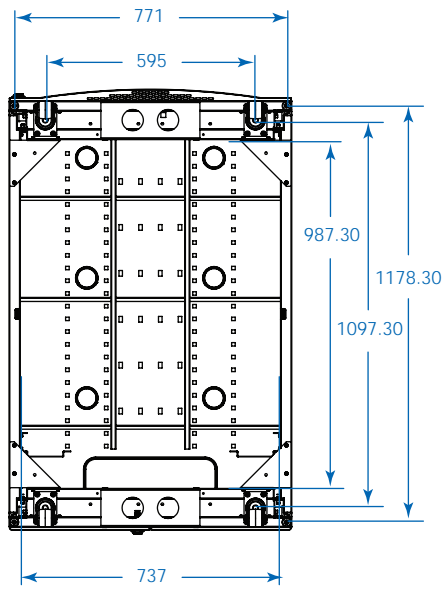

Also Includes: Owner's manual, 2 shipping/stabilizing brackets and rack-mount equipment mounting hardware (50 cage nuts, 50 mounting screws, 50 nylon cup washers).

- Enclosures ship fully assembled for rapid deployment, but can be knocked down for easy reassembly in confined spaces
- 1200 mm depth and 800 mm width allows extra space for cable management and hot-swap, removable power supplies
- Modular design optimized for quick configuration and reconfiguration
- Ideal for rack-mount server, network and telecom applications

SEE NEXT PAGE FOR DETAILED UNIT MEASUREMENTS

1111 W. 35th Street
Chicago, IL 60609 USA
773.869.1234
www.tripplite.com

Specifications

Model	SRX42UBDPWD
Rack Spaces	42U
Stationary Load Capacity	1360 kg
Rolling Load Capacity	1020 kg
Unit Dimensions (H x W x D)	1994 x 800 x 1246 mm
Shipping Dimensions (H x W x D)	2119 x 850 x 1288 mm
Unit Weight	170 kg
Shipping Weight	192 kg
Certifications	UL 60950, IP20; EIA/ECA-310-E, ETSI, RoHS Compliant
Model	SRX42UBDPWDEXP (Identical to SRX42UBDPWD, but without side panels)
Unit Weight	129 kg
Shipping Weight	151 kg

MODELS:
SRX42UBDPWD
SRX42UBDPWDEXP

Dimensions: mm

Tripp Lite has a policy of continuous improvement. Specifications are subject to change without notice.

BOTTOM VIEW

TOP VIEW

SIDE VIEW

REAR VIEW

FRONT VIEW

MODELS:
SRX42UBDPWD
SRX42UBDPWDEXP

1111 W. 35th Street
 Chicago, IL 60609 USA
 773.869.1234

www.tripplite.com

Dimensions: mm

Tripp Lite has a policy of continuous improvement. Specifications are subject to change without notice.