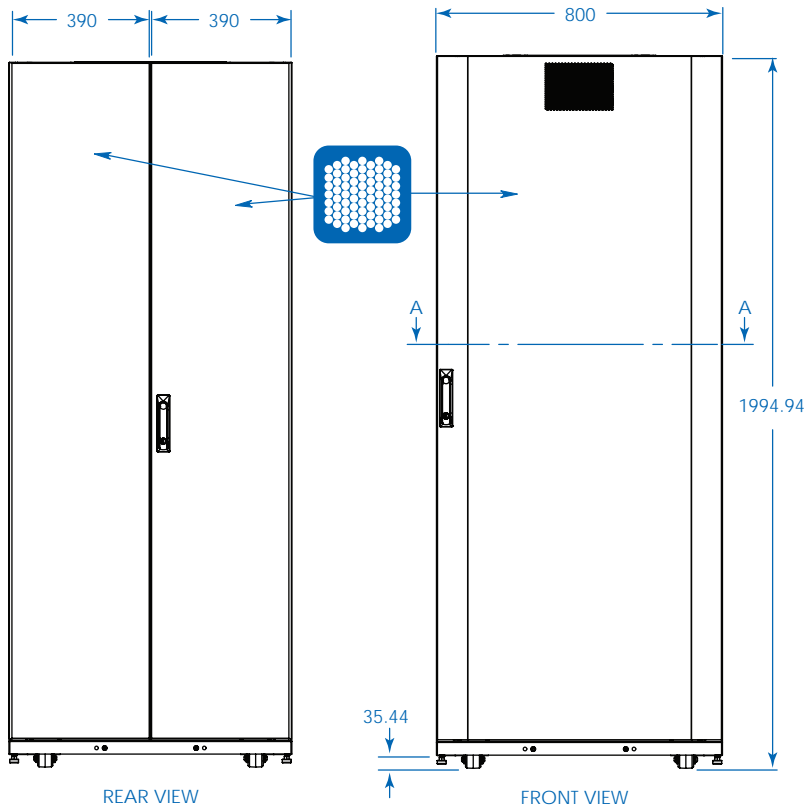

Standard
19-inch
(48.3 cm)
Rack Width

Toolless
Mounting Slots

Adjustable
Rails with
Easy-View
Depth Index

Airflow Meets
or Exceeds
Server OEM
Requirements

Integrated
Baying Tabs

Square Hole
Mounting

- A** Adjustable Mounting Rails (4)
- B** Adjustable PDU Mounting Rails with Toolless Mounting Slots (4)
- C** Roof Panel (Removable)
- D** Front Door (Lockable/Removable/Reversible)
- E** Split Rear Doors (Lockable/Removable)
- F** Side Panels (4) (Lockable/Removable; not included with SRX42UBDPWDEXP)
- G** Heavy-Duty Casters (4)
- H** Heavy-Duty Levelers (4)
- I** Keys (For doors and side panels.)

Also Includes: Owner's manual, 2 shipping/stabilizing brackets and rack-mount equipment mounting hardware (50 cage nuts, 50 mounting screws, 50 nylon cup washers).

- Enclosures ship fully assembled for rapid deployment, but can be knocked down for easy reassembly in confined spaces
- 1200 mm depth and 800 mm width allows extra space for cable management and hot-swap, removable power supplies
- Modular design optimized for quick configuration and reconfiguration
- Ideal for rack-mount server, network and telecom applications

SEE NEXT PAGE FOR DETAILED UNIT MEASUREMENTS

1111 W. 35th Street
Chicago, IL 60609 USA
773.869.1234
www.tripplite.com

Specifications

Model	SRX42UBDPWD
Rack Spaces	42U
Stationary Load Capacity	1360 kg
Rolling Load Capacity	1020 kg
Unit Dimensions (H x W x D)	1994 x 800 x 1246 mm
Shipping Dimensions (H x W x D)	2119 x 850 x 1288 mm
Unit Weight	170 kg
Shipping Weight	192 kg
Certifications	UL 60950, IP20; EIA/ECA-310-E, ETSI, RoHS Compliant
Model	SRX42UBDPWDEXP (Identical to SRX42UBDPWD, but without side panels)
Unit Weight	129 kg
Shipping Weight	151 kg

MODELS:
SRX42UBDPWD
SRX42UBDPWDEXP

Dimensions: mm

Tripp Lite has a policy of continuous improvement. Specifications are subject to change without notice.

BOTTOM VIEW

TOP VIEW

SIDE VIEW

REAR VIEW

FRONT VIEW