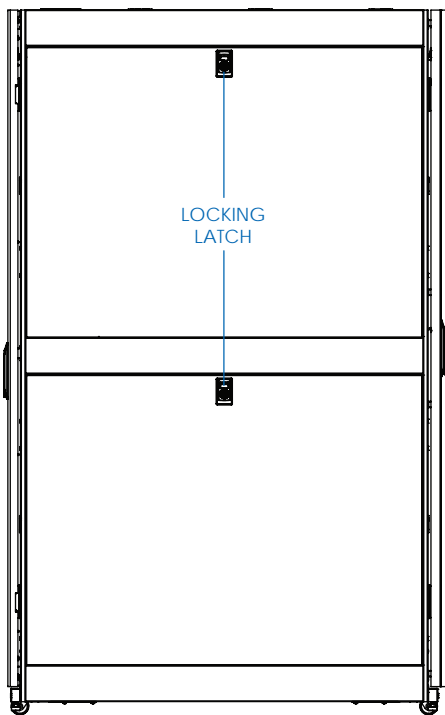

Also Includes: Owner's manual, 2 shipping/stabilizing brackets and rack-mount equipment mounting hardware (50 cage nuts, 50 mounting screws, 50 nylon cup washers).

- Enclosures ship fully assembled for rapid deployment, but can be knocked down for easy reassembly in confined spaces
- 1200 mm depth and 800 mm width allows extra space for cable management and hot-swap, removable power supplies
- Modular design optimized for quick configuration and reconfiguration
- Ideal for rack-mount server, network and telecom applications

SEE NEXT PAGE FOR DETAILED UNIT MEASUREMENTS

1111 W. 35th Street
Chicago, IL 60609 USA
773.869.1234
www.tripplite.com

Specifications

Model	SRX42UBDPWD
Rack Spaces	42U
Stationary Load Capacity	1360 kg
Rolling Load Capacity	1020 kg
Unit Dimensions (H x W x D)	1994 x 800 x 1246 mm
Shipping Dimensions (H x W x D)	2119 x 850 x 1288 mm
Unit Weight	170 kg
Shipping Weight	192 kg
Certifications	UL 60950, IP20; EIA/ECA-310-E, ETSI, RoHS Compliant
Model	SRX42UBDPWDEXP (Identical to SRX42UBDPWD, but without side panels)
Unit Weight	129 kg
Shipping Weight	151 kg

MODELS:
SRX42UBDPWD
SRX42UBDPWDEXP

Dimensions: mm

Tripp Lite has a policy of continuous improvement. Specifications are subject to change without notice.

BOTTOM VIEW

TOP VIEW

SIDE VIEW

REAR VIEW

FRONT VIEW

MODELS:
SRX42UBDPWD
SRX42UBDPWDEXP

1111 W. 35th Street
 Chicago, IL 60609 USA
 773.869.1234

www.tripplite.com

Dimensions: mm

Tripp Lite has a policy of continuous improvement. Specifications are subject to change without notice.