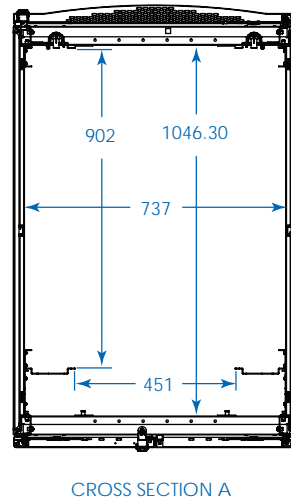

Also Includes: Owner's manual, 2 shipping/stabilizing brackets and rack-mount equipment mounting hardware (50 cage nuts, 50 mounting screws, 50 nylon cup washers).

- Enclosures ship fully assembled for rapid deployment, but can be knocked down for easy reassembly in confined spaces
- 1200 mm depth and 800 mm width allows extra space for cable management and hot-swap, removable power supplies
- Modular design optimized for quick configuration and reconfiguration
- Ideal for rack-mount server, network and telecom applications

SEE NEXT PAGE FOR DETAILED UNIT MEASUREMENTS

1111 W. 35th Street
Chicago, IL 60609 USA
773.869.1234
www.tripplite.com

Specifications

Model	SRX42UBDPWD
Rack Spaces	42U
Stationary Load Capacity	1360 kg
Rolling Load Capacity	1020 kg
Unit Dimensions (H x W x D)	1994 x 800 x 1246 mm
Shipping Dimensions (H x W x D)	2119 x 850 x 1288 mm
Unit Weight	170 kg
Shipping Weight	192 kg
Certifications	UL 60950, IP20; EIA/ECA-310-E, ETSI, RoHS Compliant
Model	SRX42UBDPWDEXP (Identical to SRX42UBDPWD, but without side panels)
Unit Weight	129 kg
Shipping Weight	151 kg

MODELS:
SRX42UBDPWD
SRX42UBDPWDEXP

Dimensions: mm

Tripp Lite has a policy of continuous improvement. Specifications are subject to change without notice.

BOTTOM VIEW

TOP VIEW

SIDE VIEW

REAR VIEW

FRONT VIEW

MODELS:
SRX42UBDPWD
SRX42UBDPWDEXP

1111 W. 35th Street
 Chicago, IL 60609 USA
 773.869.1234

www.tripplite.com

Dimensions: mm

Tripp Lite has a policy of continuous improvement. Specifications are subject to change without notice.