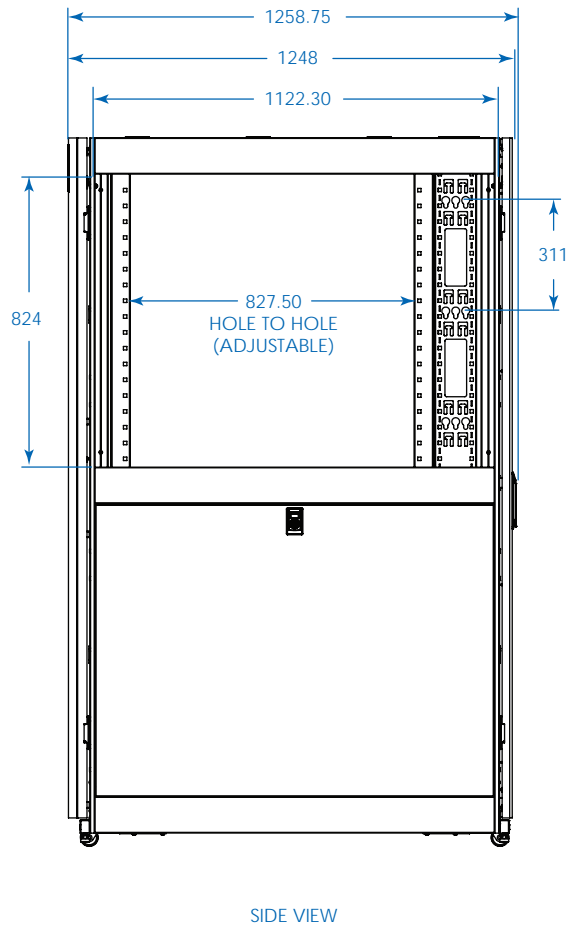

Standard
19-inch
(48.3 cm)
Rack Width

Toolless
Mounting Slots

Adjustable
Rails with
Easy-View
Depth Index

Airflow Meets
or Exceeds
Server OEM
Requirements

Integrated
Baying Tabs

Square Hole
Mounting

- A** Adjustable Mounting Rails (4)
- B** Adjustable PDU Mounting Rails with Toolless Mounting Slots (4)
- C** Roof Panel (Removable)
- D** Front Door (Lockable/Removable/Reversible)
- E** Split Rear Doors (Lockable/Removable)
- F** Side Panels (4) (Lockable/Removable; not included with SRX42UBDPWDEXP)
- G** Heavy-Duty Casters (4)
- H** Heavy-Duty Levelers (4)
- I** Keys (For doors and side panels.)

Also Includes: Owner's manual, 2 shipping/stabilizing brackets and rack-mount equipment mounting hardware (50 cage nuts, 50 mounting screws, 50 nylon cup washers).

- Enclosures ship fully assembled for rapid deployment, but can be knocked down for easy reassembly in confined spaces
- 1200 mm depth and 800 mm width allows extra space for cable management and hot-swap, removable power supplies
- Modular design optimized for quick configuration and reconfiguration
- Ideal for rack-mount server, network and telecom applications

SEE NEXT PAGE FOR DETAILED UNIT MEASUREMENTS

1111 W. 35th Street
Chicago, IL 60609 USA
773.869.1234
www.tripplite.com

Specifications

Model	SRX42UBDPWD
Rack Spaces	42U
Stationary Load Capacity	1360 kg
Rolling Load Capacity	1020 kg
Unit Dimensions (H x W x D)	1994 x 800 x 1246 mm
Shipping Dimensions (H x W x D)	2119 x 850 x 1288 mm
Unit Weight	170 kg
Shipping Weight	192 kg
Certifications	UL 60950, IP20; EIA/ECA-310-E, ETSI, RoHS Compliant
Model	SRX42UBDPWDEXP (Identical to SRX42UBDPWD, but without side panels)
Unit Weight	129 kg
Shipping Weight	151 kg

MODELS:
SRX42UBDPWD
SRX42UBDPWDEXP

Dimensions: mm

Tripp Lite has a policy of continuous improvement. Specifications are subject to change without notice.

BOTTOM VIEW

TOP VIEW

SIDE VIEW

REAR VIEW

FRONT VIEW