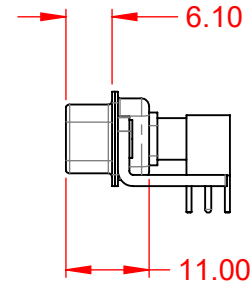

TOLERANCE UNLESS OTHERWISE SPECIFIED	
.X	±0.25
.XX	±0.13
.XXX	±0.05

THIS IS A C.A.D. GENERATED DRAWING  
DO NOT MAKE MANUAL REVISIONS TO MASTER.

ISSUE NUMBER	
ORIGINAL	①

**NOTES:**

**MATERIAL:**  
**HOUSING:** THERMOPLASTIC POLYESTER, UL94V-0  
**SHELL:** STEEL, TIN PLATED  
**CONTACT:** COPPER ALLOY, GOLD FLASH PLATED

SW REFERENCE NO.: 629 COMBO ASSEMBLY	
DRAWN: C.B	DATE: JAN. 01/2019
CHECKED:	DATE:
SCALE: (IN C.A.D. 1:1)	SHEET 1 OF 2
DRAWING NUMBER: 629-8W8-240-7T4	ISSUE
PART NUMBER: 629-8W8-240-7T4	1

TOLERANCE UNLESS OTHERWISE SPECIFIED	
.X	±0.25
.XX	±0.13
.XXX	±0.05