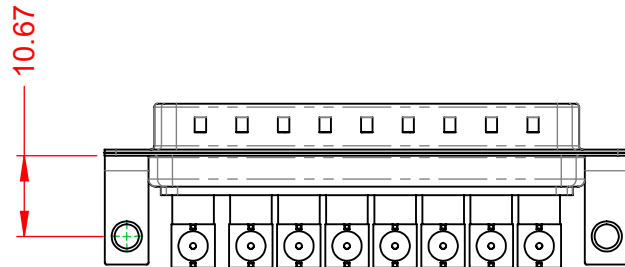

TOLERANCE UNLESS OTHERWISE SPECIFIED	
.X	±0.25
.XX	±0.13
.XXX	±0.05

THIS IS A C.A.D. GENERATED DRAWING  
DO NOT MAKE MANUAL REVISIONS TO MASTER.

ISSUE NUMBER	
ORIGINAL	①

**NOTES:**

**MATERIAL:**  
**HOUSING:** THERMOPLASTIC POLYESTER, UL94V-0  
**SHELL:** STEEL, TIN PLATED  
**CONTACT:** COPPER ALLOY, GOLD FLASH PLATED