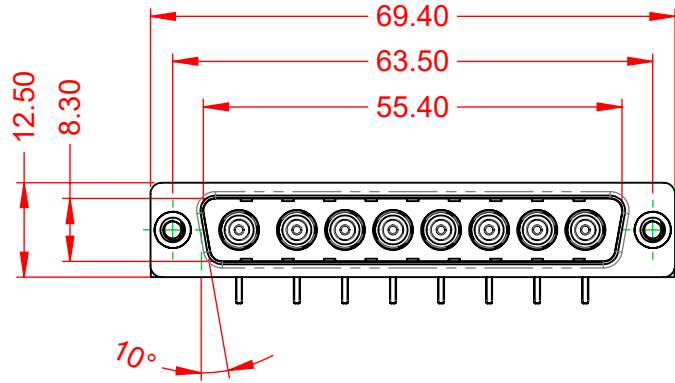

TOLERANCE UNLESS OTHERWISE SPECIFIED	
.X	±0.25
.XX	±0.13
.XXX	±0.05

THIS IS A C.A.D. GENERATED DRAWING  
DO NOT MAKE MANUAL REVISIONS TO MASTER.

ISSUE NUMBER	
ORIGINAL	①

**NOTES:**

**MATERIAL:**  
**HOUSING:** THERMOPLASTIC POLYESTER, UL94V-0  
**SHELL:** STEEL, TIN PLATED  
**CONTACT:** COPPER ALLOY, GOLD FLASH PLATED

SW REFERENCE NO.: 629 COMBO ASSEMBLY	
DRAWN: C.B	DATE: JAN. 01/2019
CHECKED:	DATE:
SCALE: (IN C.A.D. 1:1)	SHEET 1 OF 2
DRAWING NUMBER: 629-8W8-240-7T4	ISSUE
PART NUMBER: 629-8W8-240-7T4	1

TOLERANCE UNLESS OTHERWISE SPECIFIED	
.X	±0.25
.XX	±0.13
.XXX	±0.05