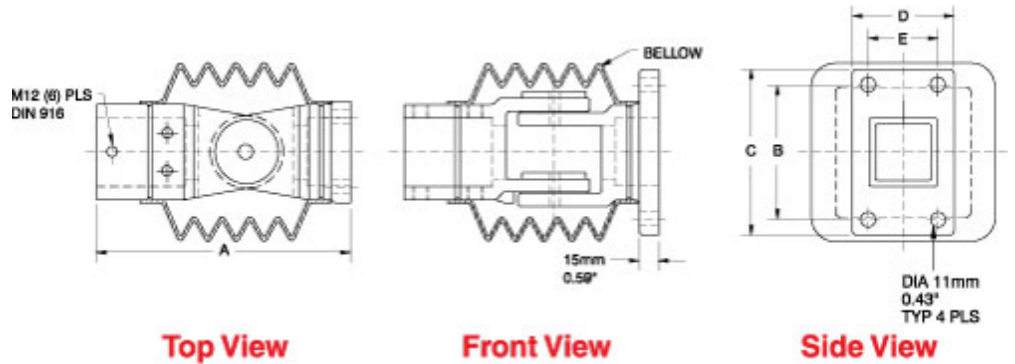

# Heavy Duty Wall Joint *HDSSWJ Series*

- 4G-s.g. cast iron.
- Integrated movement stop.
- One piece bellow.
- Two sleeves.
- Features a rotation range of 170°.

Part No.	System	A	B	C	D	E
R147-010-000R	50	200	105	130	80	55
R147-010-200R	80	275	150	175	115	90