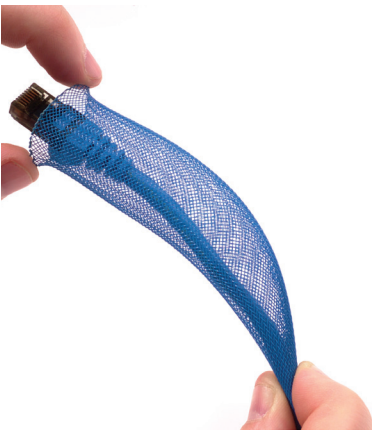

GENERAL PURPOSE

- Expands up to 200%
- Cut and Abrasion Resistant
- Halogen Free
- FMVSS 302 Approval
- Cuts Easily with Scissors or a Hot Knife

## Extra Expansion For Easy Application

FLEXO® PET OVEREXPANDED (PTO) has many uses where inexpensive bundling is the principal consideration. Opens nearly 4-to-1 making it very easy to apply.

Nominal Size	Part #	Expansion Range		Standard Spool Put-Ups		Available Colors	Lbs/100'
		Min.	Max.	Bulk Spool	Shop Spool		
1/4"	PTO0.25BK	1/8"	1/2"	1,000'	200'	BK	0.24
5/16"	PTO0.31BK	1/4"	7/8"	500'	150'	BK	0.40
3/8"	PTO0.38	3/16"	1"	500'	125'	BK,CL,PP,NB,RD,NY,CB	0.52
1/2"	PTO0.50	7/16"	1 3/8"	500'	100'	CL & BK	0.63
3/4"	PTO0.75BK	1/2"	1 3/4"	250'	75'	BK	1.10

## Extra Coverage

TIGHT WEAVE (PTT) is designed for use in applications where optimum coverage and abrasion resistance is required. The tight braid construction increases the coverage, wear factor, and improves harness security.