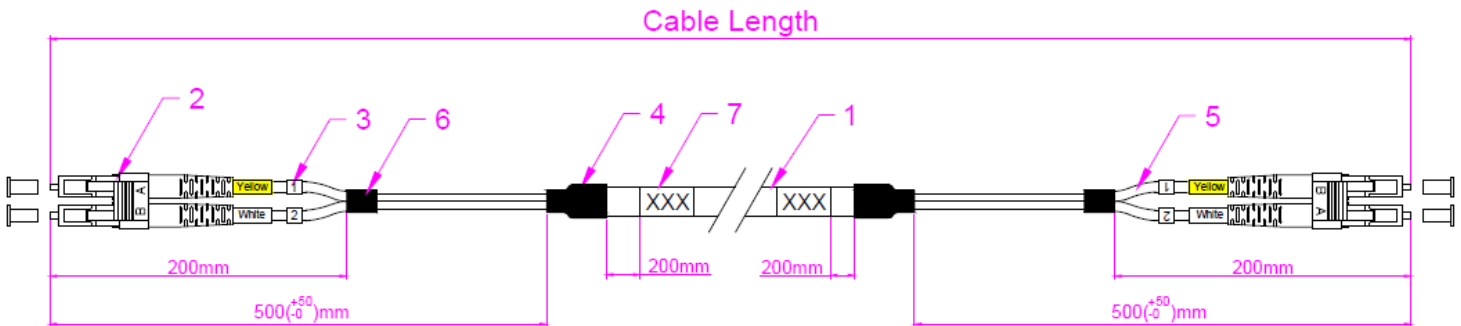

C-LC-LC-50M50M4O-BK
 50M LC (MALE) TO LC (MALE) OM4
 BLACK DUPLEX OUTDOOR-RATED FIBER PATCH CABLE
 WITH 2MM PER STRAND OD

Features

- Designed for 10Gig Ethernet applications, OM4 Rated
- LC/LC male connectors
- Backward compatible with legacy optical LAN
- Maximum 10Gb distance of 550 meters at 850NM
- Ideal for Fibre Channel (SAN) application
- IEEE 802.3ae and TIA LOMM compliant
- Fiber Optic Patch Cord MPO/PC-LC/PC 8Fibers Multimode OM4

Product Description

This is a 50m LC (male) to LC (male) black duplex Outdoor-rated fiber patch cable with 2mm per strand OD. An OM4 cable has a core size of 50m microns that supports 10 Gigabit Ethernet at lengths measuring up to 550 meters, and 100 Gigabit Ethernet measuring up to 150 meters and is reverse compatible with OM3. A duplex cable is a two-strand fiber optic patch cable that works best with transceivers that both transmit and receive. Our patch cables are 100% compliant for all of your networking needs. Our products are guaranteed by federal law to not affect or void OEM warranties.

Specifications

Parameter	Specification
Application	Patch
Insertion Loss	≤ 0.2dB
Return Loss	≥ 35dB
Cable Mode	Duplex
Environment	Outdoor
Color	Black
Core/Cladding	50/125μm

Tolerance

Cable Length	Tolerance
Cable Length < 1m	5cm
1m ≤ Cable Length < 15m	10cm
15m ≤ Cable Length < 30m	15cm
Cable Length ≥ 30m	Cable Length * 1%

Mechanical Specifications

Item	Quantity	Specifications
1	A/R	OD: 10.5mm, Multimode 50/125 OM4, 2 Fibers Outdoor Cable, PE Color: Black GYTA
2	2	LC/PC MM 2.0mm Duplex Connector (Beige Housing & 19mm White Short Boot)
3	4	Cable Marker
4	2	Fan-out Kit
5	A/R	Duplex 2.0mm LSZH Black Tube Armored
6	2	Black Shrinkage Tube
7	2	Cable Label