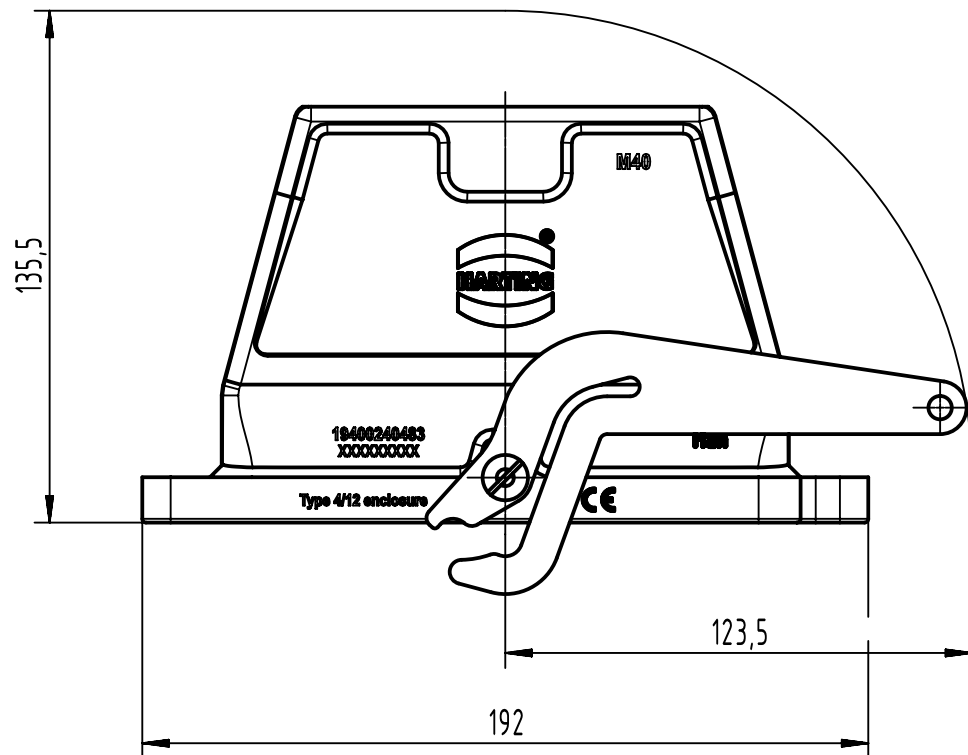

1 2 3 4 5 6

A

B

C

D

	All Dimensions in mm Original Size DIN A4		Scale 1:2	Free size tol.		Ref.	
						Sub.	
	All rights reserved		Created by SPRENB	Inspected by GERB	Standardisation 302077	Date 2021-05-18	State Final Release
	Department EL PD		Title Han 24HPR-gg-ZV-M40			Doc-Key / ECM-Nr. 100202011/UGD/004/C 500000190688	
HARTING D-32339 Espelkamp		Type TB	Number 19 40 024 0483			Rev. C	Page 1/1