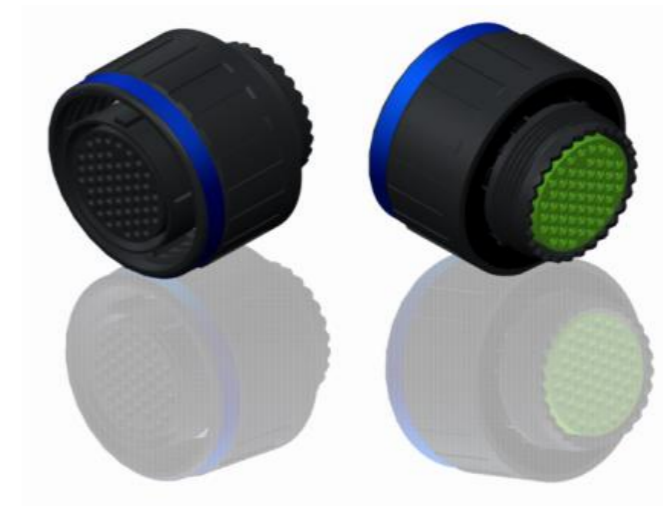

H G F E D C B A

4  
3  
2  
1

4  
3  
2  
1

LAYOUT SHOWN AS EXAMPLE

Keying Shown as example

**CHARACTERISTICS**

- Standard : Based on MIL-DTL-38999 Series III
- Shell Material : Composite
- Shell Plating : Without Plating
- Insulator : Thermoplastic
- Contacts : Copper Alloy
- Seals & Grommet : Silicon Elastomer
- Contact Plating : Gold over copper Alloy 0.8µm minimum
- Durability : 500 Mating cycles
- Delivered with Souriau contacts and Accessories
- Temperature Range : -65°C to +175°C
- Salt Spray : 2000 hours
- Mass : 15.7 g ± 10%

Connector dimension	
Dim	Nominal
ØS	25 Max
Z	31 Max
VV THREAD	M15x1-6g

SOURIAU shall not be liable for any non-conformity or damage due to a use of the Products which does not comply with the Specifications issued by either of the Parties or by a third party (professional recommendation, technical notice.)