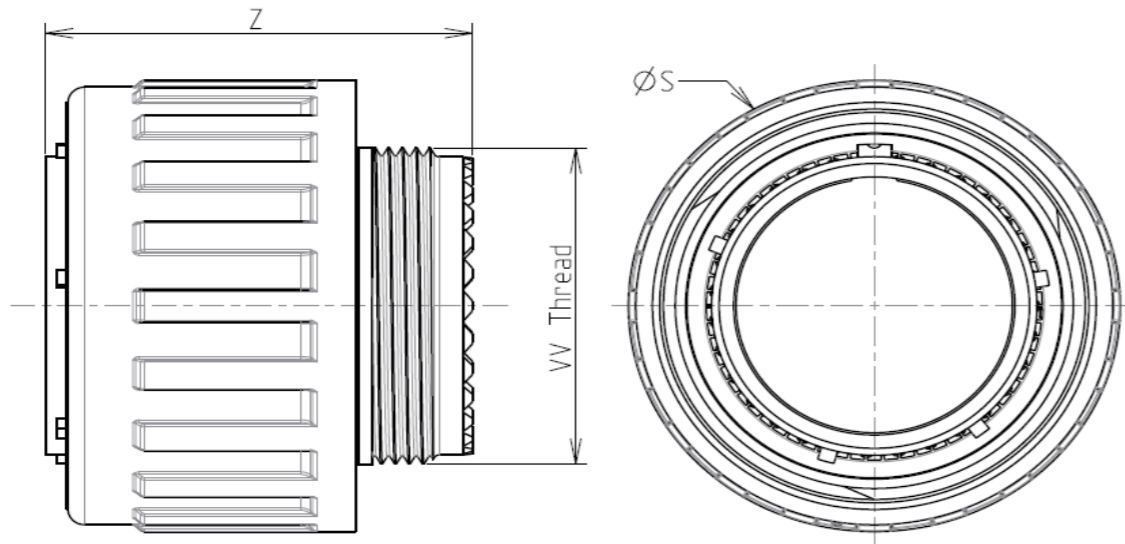

H G F E D C B A

4  
3  
2  
1

4  
3  
2  
1

LAYOUT SHOWN AS EXAMPLE

Keying Shown as example

**CHARACTERISTICS**

- Standard : Based on MIL-DTL-38999 Series III
- Shell Material : Composite
- Shell Plating : Without Plating
- Insulator : Thermoplastic
- Contacts : Copper Alloy
- Seals & Grommet : Silicon Elastomer
- Contact Plating : Gold over copper Alloy 0.8µm minimum
- Durability : 500 Mating cycles
- Delivered with Souriau contacts and Accessories
- Temperature Range : -65°C to +175°C
- Salt Spray : 2000 hours
- Mass : 15.7 g ± 10%

Connector dimension	
Dim	Nominal
ØS	25 Max
Z	31 Max
VV THREAD	M15x1-6g

SOURIAU shall not be liable for any non-conformity or damage due to a use of the Products which does not comply with the Specifications issued by either of the Parties or by a third party (professional recommendation, technical notice.)