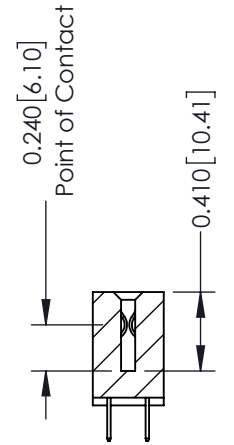

ISSUE NUMBER

ORIGINAL

Card Slot Accepts
 .054 [1.37] to .070 [1.78]
 Thick P.C. Board

A

A

SECTION A-A

See Accompanying Pages for:

- **Contact Bend Details**
- **Mounting Options**

342 / 392 Card Edge Connector

Part Number: 342-080-524-202

EDAC INC
 TORONTO, ONTARIO
 CANADA

YOUR CONNECTION TO QUALITY & SERVICE

THESE DRAWINGS AND SPECIFICATIONS
 ARE THE PROPERTY OF EDAC INC. AND
 SHALL NOT BE REPRODUCED, OR COPIED
 OR USED AS THE BASIS FOR THE
 MANUFACTURE OR SALE OF APPARATUS
 WITHOUT WRITTEN PERMISSION.

559 Contact Code

560 Contact Code

342 / 392 Series Card Edge Connector
Contact Bend Detail

EDAC INC
TORONTO, ONTARIO
CANADA

YOUR CONNECTION TO QUALITY & SERVICE

THESE DRAWINGS AND SPECIFICATIONS
ARE THE PROPERTY OF EDAC INC. AND
SHALL NOT BE REPRODUCED, OR COPIED
OR USED AS THE BASIS FOR THE
MANUFACTURE OR SALE OF APPARATUS
WITHOUT WRITTEN PERMISSION.