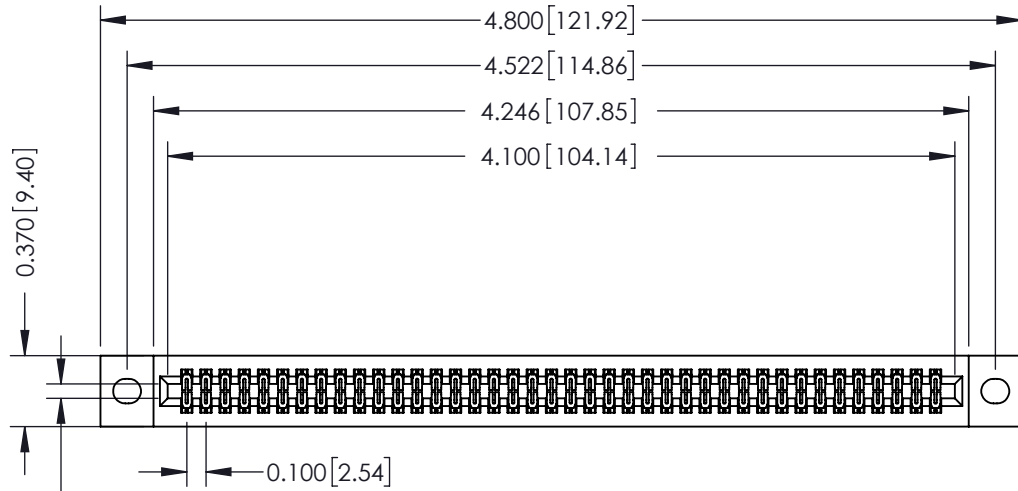

Mounting Option

02-.128 (3.25) Wide Mounting Slots

Contact Detail

524-P.C. Tail .018 Sq.(0.46 Sq.) - Tail LG=.185(4.70)
 .100 [2.54] Contact Spacing x .200 [5.08] Row Spacing

THIS IS A C.A.D. GENERATED DRAWING
 DO NOT MAKE MANUAL REVISIONS TO MASTER.

ISSUE NUMBER

ORIGINAL

Card Slot Accepts
 .054 [1.37] to .070 [1.78]
 Thick P.C. Board

A

A

SECTION A-A

See Accompanying Pages for:

- **Contact Bend Details**
- **Mounting Options**

342 / 392 Card Edge Connector

Part Number: 342-080-524-202

EDAC INC
 TORONTO, ONTARIO
 CANADA

YOUR CONNECTION TO QUALITY & SERVICE

THESE DRAWINGS AND SPECIFICATIONS
 ARE THE PROPERTY OF EDAC INC. AND
 SHALL NOT BE REPRODUCED, OR COPIED
 OR USED AS THE BASIS FOR THE
 MANUFACTURE OR SALE OF APPARATUS
 WITHOUT WRITTEN PERMISSION.

559 Contact Code

560 Contact Code

342 / 392 Series Card Edge Connector
Contact Bend Detail

EDAC INC
TORONTO, ONTARIO
CANADA

YOUR CONNECTION TO QUALITY & SERVICE

THESE DRAWINGS AND SPECIFICATIONS
ARE THE PROPERTY OF EDAC INC. AND
SHALL NOT BE REPRODUCED, OR COPIED
OR USED AS THE BASIS FOR THE
MANUFACTURE OR SALE OF APPARATUS
WITHOUT WRITTEN PERMISSION.