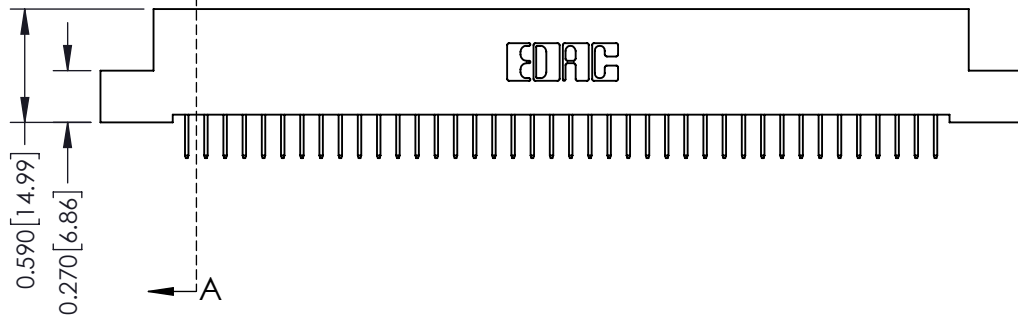

Mounting Option

02-.128 (3.25) Wide Mounting Slots

Contact Detail

524-P.C. Tail .018 Sq.(0.46 Sq.) - Tail LG=.185(4.70)
 .100 [2.54] Contact Spacing x .200 [5.08] Row Spacing

THIS IS A C.A.D. GENERATED DRAWING
 DO NOT MAKE MANUAL REVISIONS TO MASTER.

ISSUE NUMBER

ORIGINAL

Card Slot Accepts
 .054 [1.37] to .070 [1.78]
 Thick P.C. Board

A

A

SECTION A-A

See Accompanying Pages for:

- **Contact Bend Details**
- **Mounting Options**

342 / 392 Card Edge Connector

Part Number: 342-080-524-202

EDAC INC
 TORONTO, ONTARIO
 CANADA

YOUR CONNECTION TO QUALITY & SERVICE

THESE DRAWINGS AND SPECIFICATIONS
 ARE THE PROPERTY OF EDAC INC. AND
 SHALL NOT BE REPRODUCED, OR COPIED
 OR USED AS THE BASIS FOR THE
 MANUFACTURE OR SALE OF APPARATUS
 WITHOUT WRITTEN PERMISSION.

559 Contact Code

560 Contact Code

342 / 392 Series Card Edge Connector
Contact Bend Detail

EDAC INC
TORONTO, ONTARIO
CANADA

YOUR CONNECTION TO QUALITY & SERVICE

THESE DRAWINGS AND SPECIFICATIONS
ARE THE PROPERTY OF EDAC INC. AND
SHALL NOT BE REPRODUCED, OR COPIED
OR USED AS THE BASIS FOR THE
MANUFACTURE OR SALE OF APPARATUS
WITHOUT WRITTEN PERMISSION.