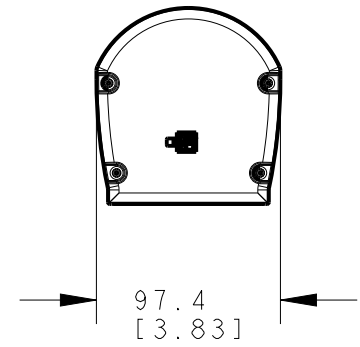

8 | 7 | 6 | 5 | 4 | 3 | 2 | 1

ISOMTERIC VIEW
SCALE 1:10

This drawing is the property of BANNER ENGINEERING CORP. and is proprietary in general and in detail. Its contents shall not be revealed to outside parties without written consent of BANNER.

BANNER ENGINEERING CORP.
P.O. BOX 9414
MINNEAPOLIS, MN 55440

THIRD ANGLE PROJECTION

TITLE
WLB92ZC 1100PBOM

SIZE B	DRAWING NO. 183597	REV. A
SCALE 1:4		SHEET 1 OF 1

NOTES:
1. ALL DIMENSIONS ARE MILLIMETERS [INCHES] UNLESS OTHERWISE NOTED.