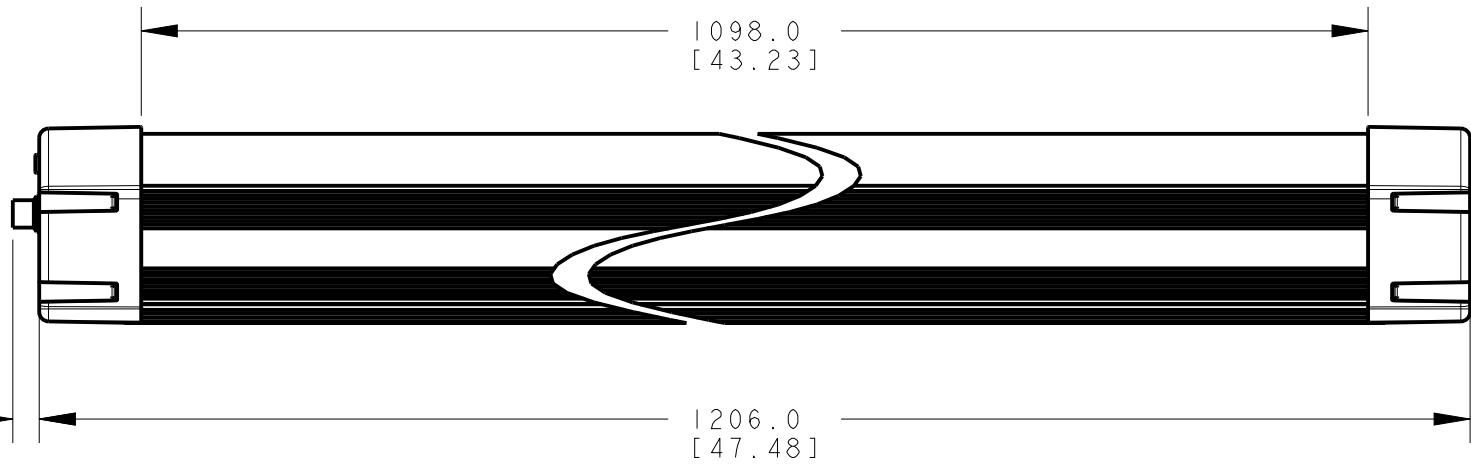

8 | 7 | 6 | 5 | 4 | 3 | 2 | 1

ISOMTERIC VIEW
SCALE 1:10

This drawing is the property of BANNER ENGINEERING CORP. and is proprietary in general and in detail. Its contents shall not be revealed to outside parties without written consent of BANNER.

BANNER ENGINEERING CORP.
P.O. BOX 9414
MINNEAPOLIS, MN 55440

THIRD ANGLE PROJECTION

TITLE
WLB92ZC 1100PBOM

SIZE B	DRAWING NO. 183597	REV. A
SCALE 1:4		SHEET 1 OF 1

NOTES:
1. ALL DIMENSIONS ARE MILLIMETERS [INCHES] UNLESS OTHERWISE NOTED.