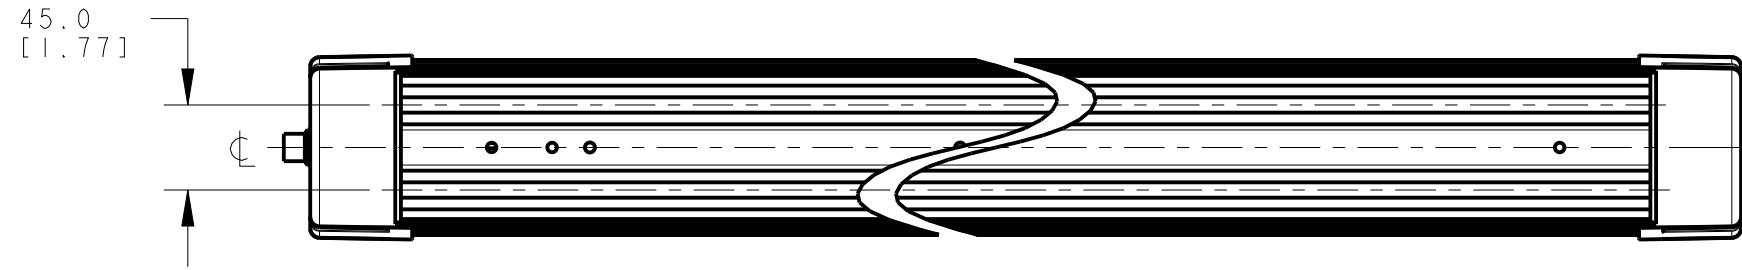

8 | 7 | 6 | 5 | 4 | 3 | 2 | 1

ISOMTERIC VIEW
SCALE 1:10

This drawing is the property of BANNER ENGINEERING CORP. and is proprietary in general and in detail. Its contents shall not be revealed to outside parties without written consent of BANNER.

BANNER ENGINEERING CORP.
P.O. BOX 9414
MINNEAPOLIS, MN 55440

THIRD ANGLE PROJECTION

TITLE
WLB92ZC 1100PBOM

SIZE B	DRAWING NO. 183597	REV. A
SCALE 1:4		SHEET 1 OF 1

NOTES:
1. ALL DIMENSIONS ARE MILLIMETERS [INCHES] UNLESS OTHERWISE NOTED.