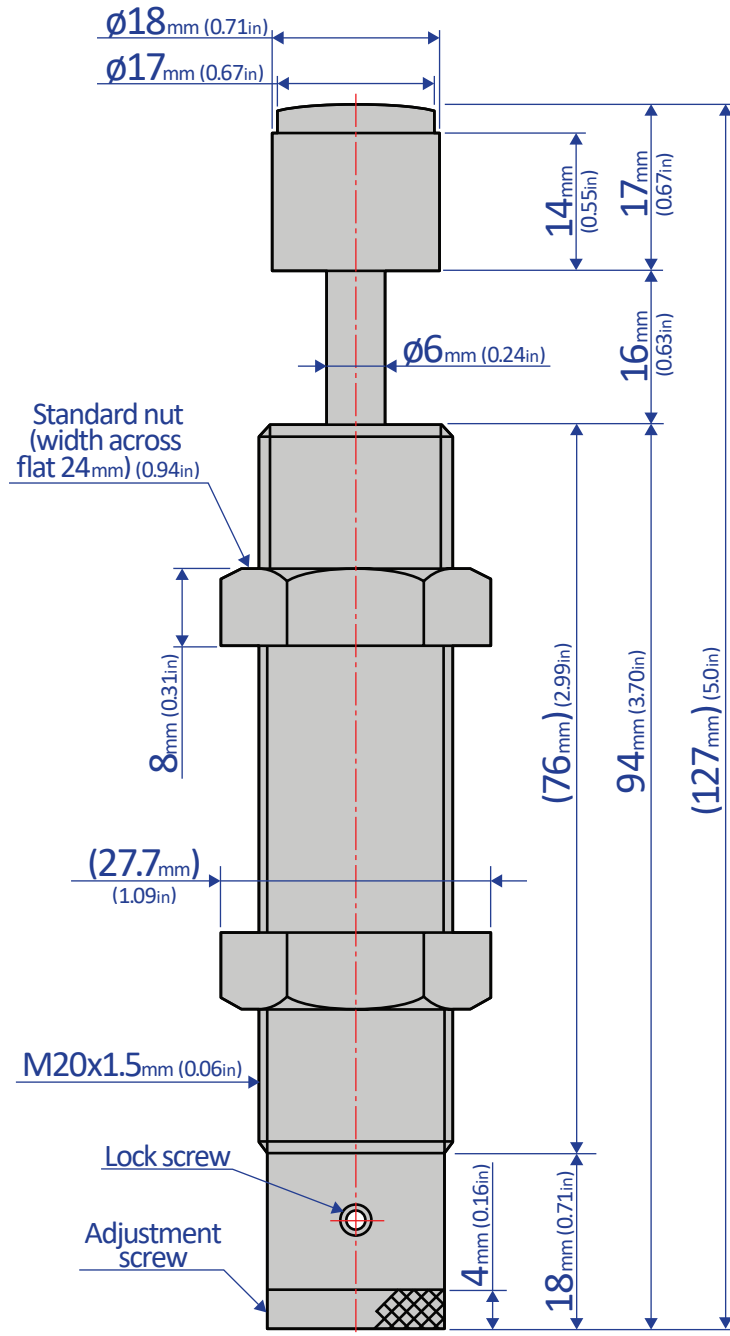

FA-2016ED-C

SHOCK ABSORBER - ADJUSTABLE

Bansbach
easylift[®]

Vest Drive • Melbourne, Florida 32904
www.easylift.com • www.damper.net