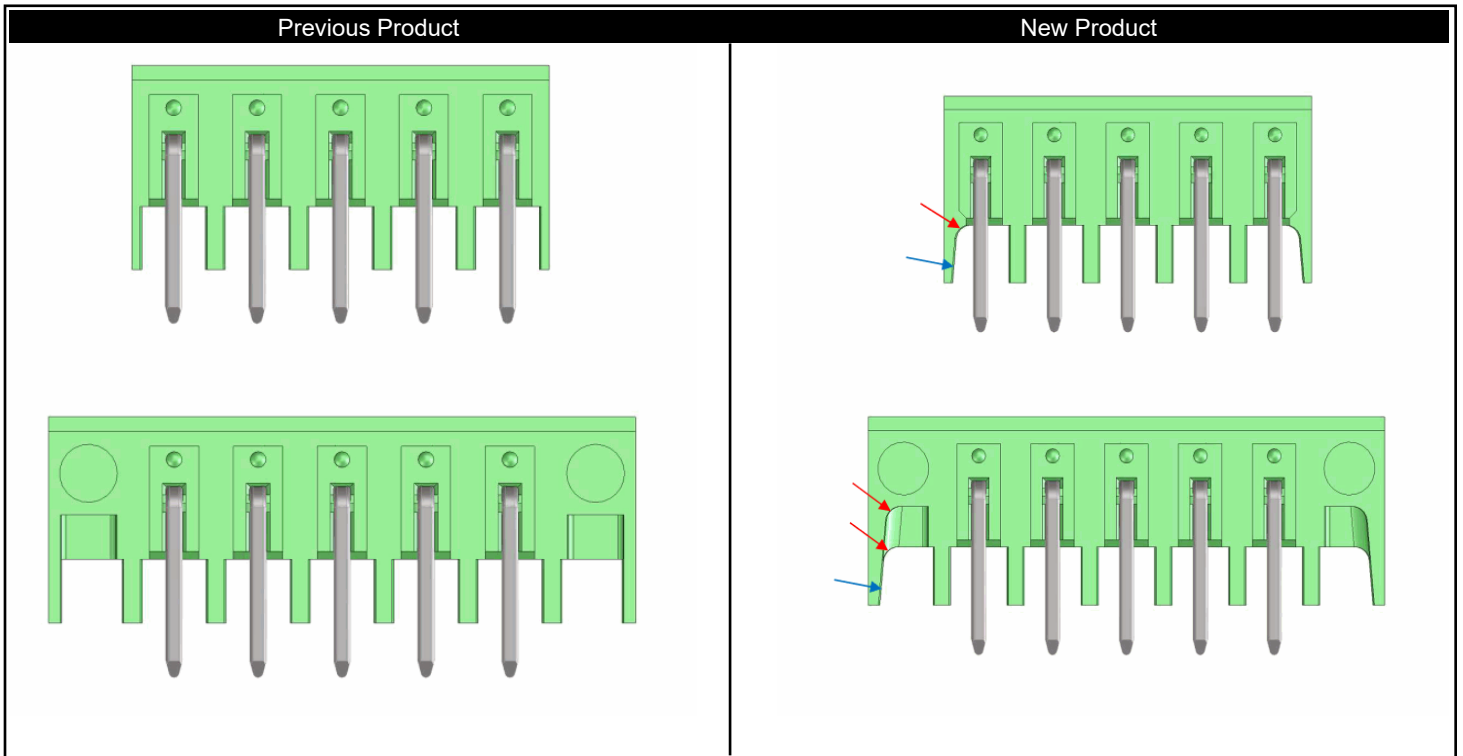

Product Change Notification

PCN-PCC-7334-2021

Business Unit	Product Line Code	Type of Change	Action	Date of Issue
PCC - PCB Connectors	AAA	Product Change Notification	Notify Distributors and Field	10/25/2021

The following Phoenix Contact products have been modified. Existing specifications will be met or exceeded. Please review and acknowledge this document and inform your personnel as needed.

Description for Product Change Notification

As part of ongoing improvement measures, the external walls of the MSTBW 2,5 headers will be reinforced in order to create more stable external walls. In the attached image, blue arrows indicate the new draft angles and red arrows indicate the transition radii. The external dimension, pin layout, and electrical data remain unchanged. The effective date of this change is May 1st, 2022.

Stock Status

Can existing stock still be used?	Yes
Is mixture of stock acceptable?	No

Transaction Dates

Date modification goes into effect from Germany:	5/1/2022
Expected first shipment (from Phoenix Contact) of the modified products(s):	5/1/2022