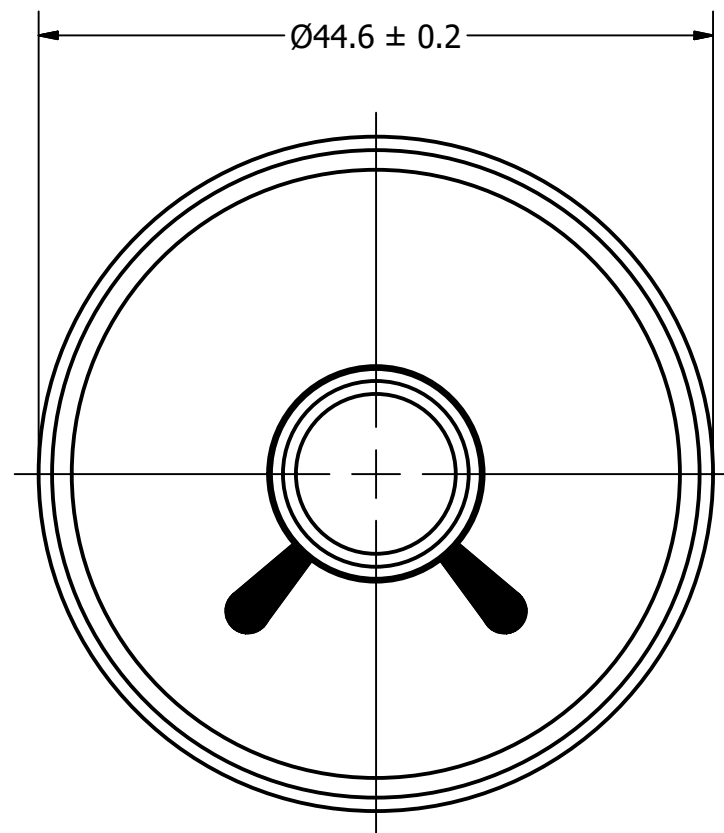

Part Number:	SW440804-1	
DRAWN	CJ	3/24/2017
CHECKED		10/5/2017
P.D.		10/5/2017
Description:	Waterproof Dynamic Speaker	
APPROVED	C.E.	10/5/2017
This document contains data proprietary to DB Unlimited. Any use or reproduction, in any form, without prior written permission of DB Unlimited is prohibited. All terms and conditions can be found at www.dbunlimitedco.com		

Top View

Side View

Bottom View

Items	Specifications	Conditions
Sound Pressure Level	92	dB (@ 10cm), Avg.
Resonant Frequency	800	Hz
Frequency Range	800 ~ 10,000	Hz
Nominal Power	2.5	W
Max. Power	3	W
Impedance	4	Ω
Cone Material	PET	
Mount Type	Flush Mount	
IP Rating	IP67	
Storage Temperature	-20 ~ +55	°C
Operating Temperature	-20 ~ +55	°C
Weight	11.59	g