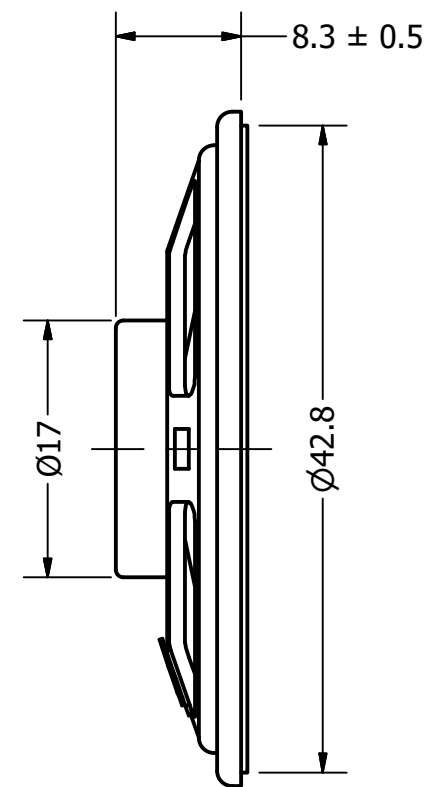

Part Number:	SW440804-1	
DRAWN	CJ	3/24/2017
CHECKED		10/5/2017
P.D.		10/5/2017
Description:	Waterproof Dynamic Speaker	
APPROVED	C.E.	10/5/2017
This document contains data proprietary to DB Unlimited. Any use or reproduction, in any form, without prior written permission of DB Unlimited is prohibited. All terms and conditions can be found at www.dbunlimitedco.com		

Top View

Side View

Bottom View

Items	Specifications	Conditions
Sound Pressure Level	92	dB (@ 10cm), Avg.
Resonant Frequency	800	Hz
Frequency Range	800 ~ 10,000	Hz
Nominal Power	2.5	W
Max. Power	3	W
Impedance	4	Ω
Cone Material	PET	
Mount Type	Flush Mount	
IP Rating	IP67	
Storage Temperature	-20 ~ +55	°C
Operating Temperature	-20 ~ +55	°C
Weight	11.59	g

REVISION HISTORY			
REV	DESCRIPTION	DATE	APPROVED
	Released from Engineering	10/5/2017	C.E.
1	Update markings	2/28/2018	C.E.

NOTES	
1)	All dimensions are in mm unless otherwise noted
2)	All tolerances are ± 0.3 mm unless otherwise noted
3)	All parts meet RoHS
4)	Subject to change or redrawn without notice