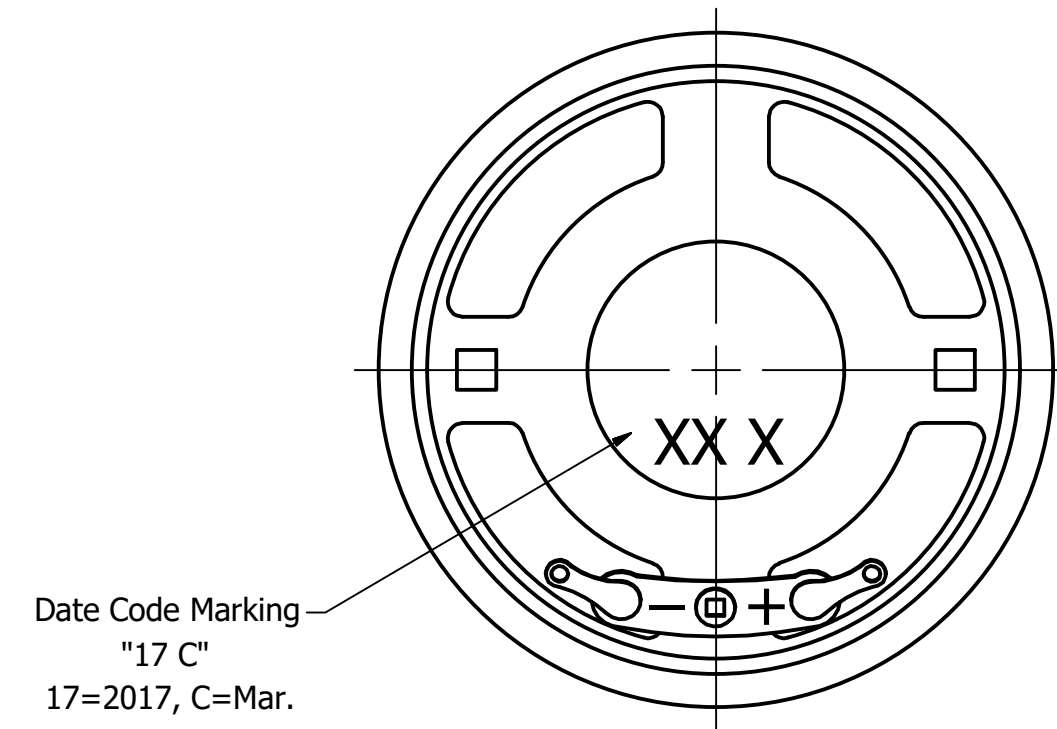

Part Number:	SW440804-1	
DRAWN	CJ	3/24/2017
CHECKED		10/5/2017
P.D.		10/5/2017
Description:	Waterproof Dynamic Speaker	
APPROVED	C.E.	10/5/2017
This document contains data proprietary to DB Unlimited. Any use or reproduction, in any form, without prior written permission of DB Unlimited is prohibited. All terms and conditions can be found at www.dbunlimitedco.com		

Top View

Side View

Bottom View

Items	Specifications	Conditions
Sound Pressure Level	92	dB (@ 10cm), Avg.
Resonant Frequency	800	Hz
Frequency Range	800 ~ 10,000	Hz
Nominal Power	2.5	W
Max. Power	3	W
Impedance	4	Ω
Cone Material	PET	
Mount Type	Flush Mount	
IP Rating	IP67	
Storage Temperature	-20 ~ +55	°C
Operating Temperature	-20 ~ +55	°C
Weight	11.59	g

REVISION HISTORY			
REV	DESCRIPTION	DATE	APPROVED
	Released from Engineering	10/5/2017	C.E.
1	Update markings	2/28/2018	C.E.

NOTES	
1)	All dimensions are in mm unless otherwise noted
2)	All tolerances are ± 0.3 mm unless otherwise noted
3)	All parts meet RoHS
4)	Subject to change or redrawn without notice