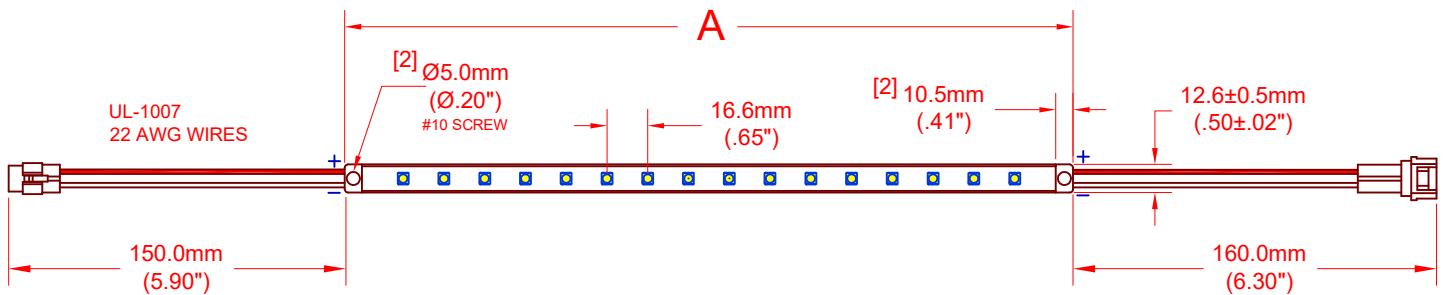

ZWF-CH-J: Jumper Connector

ZWF-12-C: Mounting Clip

Note

Please refer to JKL Application Sheet **JKL-AS-ZWF-ALUMILINE** for Installation and Power recommendations.

REV. NO.	DESCRIPTION/ECO NUMBER	APPV'D DATE	METRIC	DIMENSIONS ARE MILLIMETER (INCH)	SCALE	FSCM NO.	DRAWING NO.	RELEASED DATE	REVISION DATE	REV. NO.	SHEET
E	ADD CANADIAN-US SYMBOL	9/16/19	<p>THIRD ANGLE PROJECTION</p>	<p>TOLERANCE UNLESS OTHERWISE SPECIFIED</p> <p>1 PL +/- REF.</p> <p>2 PL +/- REF.</p> <p>ANGLE +/- REF.</p>	A	55335	ZWF-MULTI	6/27/12	6/16/19	E	1 OF 2
D	ADD PART # ZWF-438-24WW, CHNG. ZWF-438-24CW 26 LEDES TO 24 LEDES	8/7/14									
C	CHANGE PART NO. ZWF-486-24CW TO 438	1/9/13									
B	ADD PART NO. ZWF-486-24CW ON PG. 2	11/27/12									
A	CHANGE MOUNTING CLIP PART NO. RELEASE AND CANCEL PL-1206-03	9/18/12 6/27/12									
- CAD DRAWING -			MANUAL REVISIONS NOT PERMITTED		NONE						

JKL COMPONENTS CORPORATION

ALUMILINE® 24V DC LED FIXTURE

ALUMILINE® 24V DC LED FIXTURE

ALUMILINE® LED FIXTURE

Dimensions

Electro-Optical Characteristics (Ta = 25°C)

COLOR: COOL WHITE 6000K

JKL Part Number	Dimension A ± 5.0mm (±0.2 inch)	Number LEDs	Power (W)	Current (mA)	Lumen Flux (lm)
ZWF-337-24CW	337.0 (13.27)	18	2.9	120	248
ZWF-438-24CW	438.0 (17.24)	24	4.19	173	358
ZWF-638-24CW	638.0 (25.12)	36	5.8	240	469
ZWF-939-24CW	939.0 (36.97)	54	8.7	350	691
ZWF-1239-24CW	1239.0 (48.78)	72	11.6	480	912