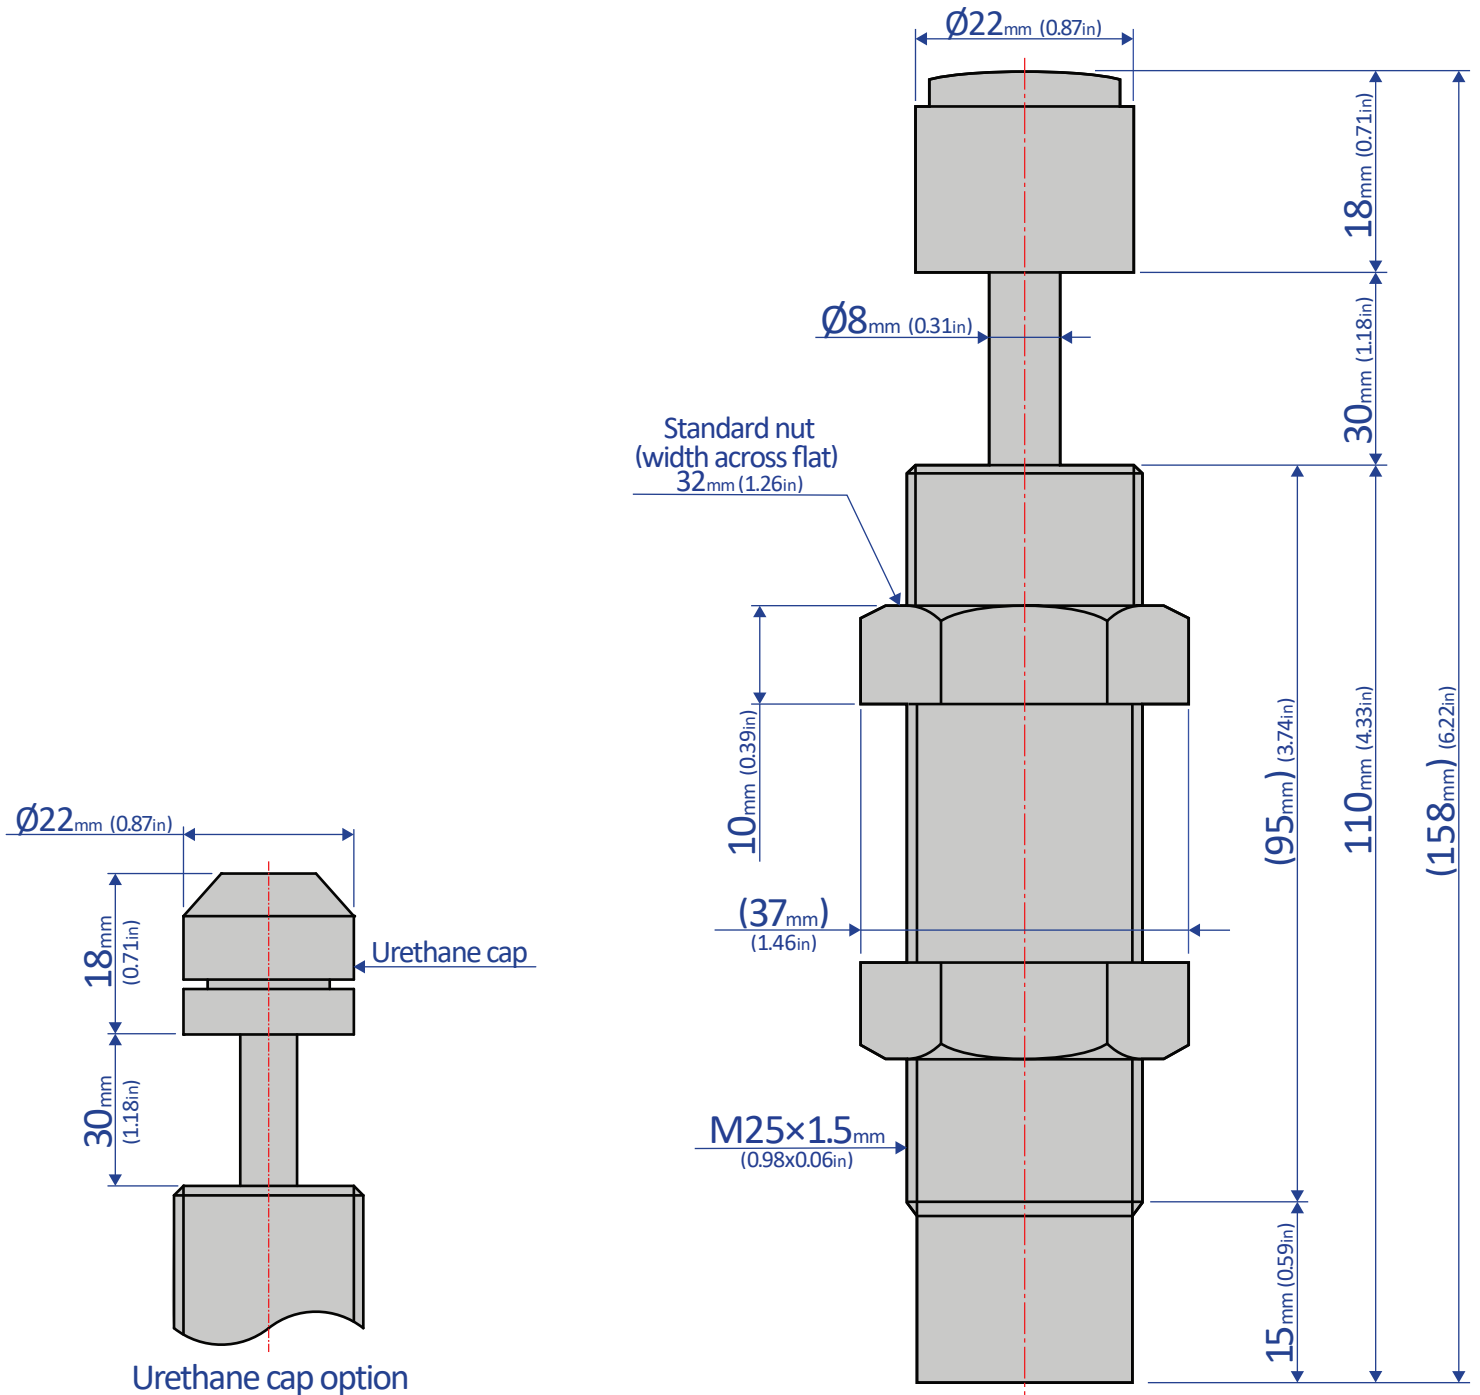

FK-2530M-C

SHOCK ABSORBER - FIXED

Bansbach
easylift®

50 West Drive • Melbourne, Florida 32904
(321) 253-1999 • www.easylift.com • www.damper.net