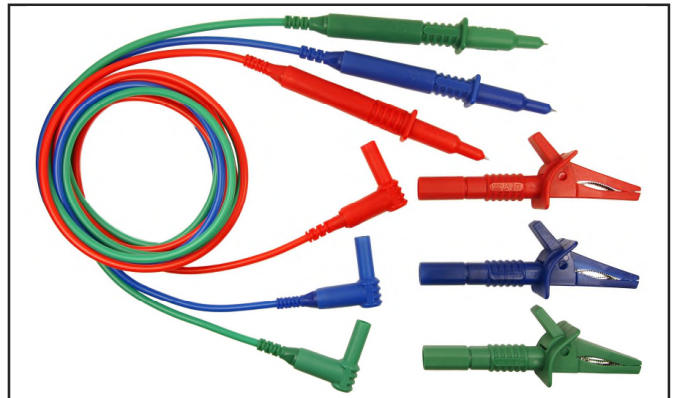

### CIH29910

Unfused Probes to 90° 4mm Plugs  
(Blue / Green / Brown)  
Includes CAT III Probe Adaptors  
Length : 1.5m  
Packed in plastic wallet

### CIH29915

Unfused Probes to 90° 4mm Plugs  
(Blue / Green / Brown)  
Includes CAT III Probe Adaptors  
Length : 1.5m  
3 x Push Fit Croc Clips  
Packed in plastic wallet

### CIH29916

Unfused Probes to 90° 4mm Plugs  
(Red / Black / Green)  
Includes CAT III Probe Adaptors  
Length : 1.5m  
3 x Push Fit Croc Clips  
Packed in plastic wallet

### CIH29917

Unfused Probes to 90° 4mm Plugs  
(Blue / Green / Red)  
Includes CAT III Probe Adaptors  
Length : 1.5m  
3 x Push Fit Croc Clips  
Packed in plastic wallet

© CLIFF 03/17 Iss2

**Cliff Electronic Components Limited,**  
76 Holmethorpe Avenue, Holmethorpe Ind. Estate,  
Redhill, Surrey RH1 2PF U.K.  
Tel: +44 (0)1737 771375 Fax: +44 (0)1737 766012