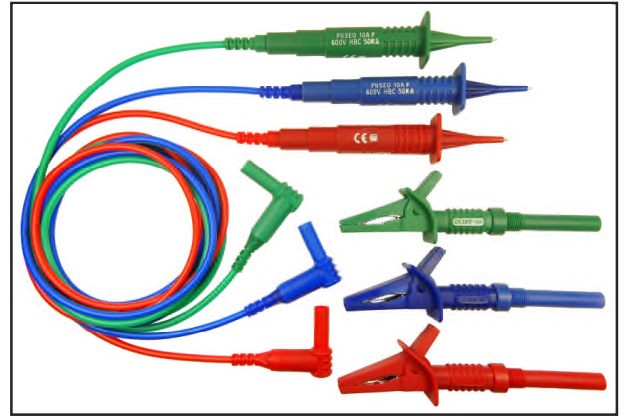

### CIH29916

Unfused Probes to 90° 4mm Plugs  
(Red / Black / Green)  
Includes CAT III Probe Adaptors  
Length : 1.5m  
3 x Push Fit Croc Clips  
Packed in plastic wallet

### CIH29917

Unfused Probes to 90° 4mm Plugs  
(Blue / Green / Red)  
Includes CAT III Probe Adaptors  
Length : 1.5m  
3 x Push Fit Croc Clips  
Packed in plastic wallet

© CLIFF 03/17 Iss2

**Cliff Electronic Components Limited,**  
76 Holmethorpe Avenue, Holmethorpe Ind. Estate,  
Redhill, Surrey RH1 2PF U.K.  
Tel: +44 (0)1737 771375 Fax: +44 (0)1737 766012

### CIH3021

Fused Probes to 90° 4mm Plugs  
 (Red / Black / Green)  
 Length : 1.25m  
 3 x Screw Fit Croc Clips  
 Packed in plastic wallet

### CIH3022

Fused Probes to 90° 4mm Plugs  
 (Red / Blue / Green)  
 Length : 1.25m  
 3 x Screw Fit Croc Clips  
 Packed in plastic wallet