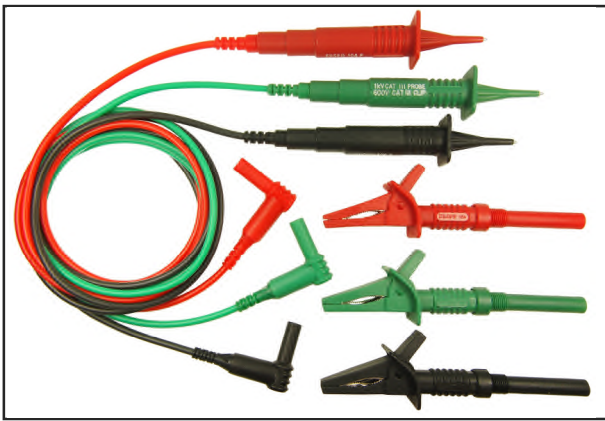

### CIH29916

Unfused Probes to 90° 4mm Plugs  
(Red / Black / Green)  
Includes CAT III Probe Adaptors  
Length : 1.5m  
3 x Push Fit Croc Clips  
Packed in plastic wallet

### CIH29917

Unfused Probes to 90° 4mm Plugs  
(Blue / Green / Red)  
Includes CAT III Probe Adaptors  
Length : 1.5m  
3 x Push Fit Croc Clips  
Packed in plastic wallet

© CLIFF 03/17 Iss2

**Cliff Electronic Components Limited,**  
76 Holmethorpe Avenue, Holmethorpe Ind. Estate,  
Redhill, Surrey RH1 2PF U.K.  
Tel: +44 (0)1737 771375 Fax: +44 (0)1737 766012

### CIH3021

Fused Probes to 90° 4mm Plugs  
 (Red / Black / Green)  
 Length : 1.25m  
 3 x Screw Fit Croc Clips  
 Packed in plastic wallet

### CIH3022

Fused Probes to 90° 4mm Plugs  
 (Red / Blue / Green)  
 Length : 1.25m  
 3 x Screw Fit Croc Clips  
 Packed in plastic wallet