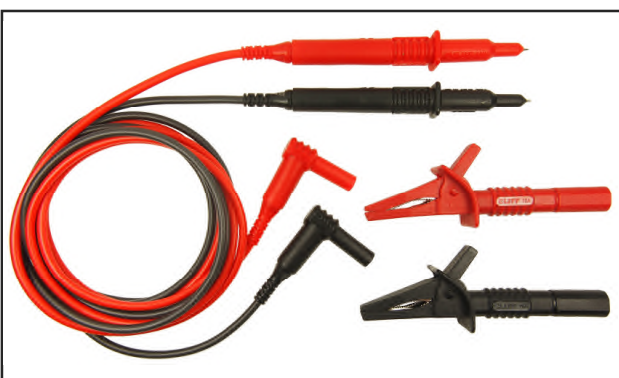

CIH29890

Unfused Probe to 90° 4mm Plugs
(Red / Black)
Includes CAT III Probe Adaptors
Length : 1.5m
2 x Push Fit Croc Clips
Packed in plastic wallet

CIH29892

Same as above
Length : 1.2m