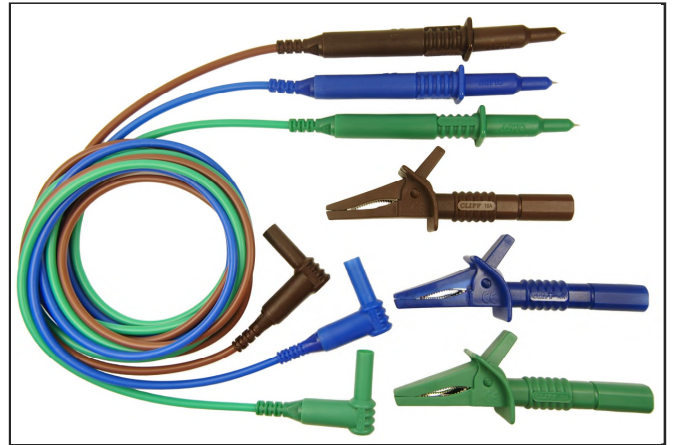

### CIH29910

Unfused Probes to 90° 4mm Plugs  
(Blue / Green / Brown)  
Includes CAT III Probe Adaptors  
Length : 1.5m  
Packed in plastic wallet

### CIH29915

Unfused Probes to 90° 4mm Plugs  
(Blue / Green / Brown)  
Includes CAT III Probe Adaptors  
Length : 1.5m  
3 x Push Fit Croc Clips  
Packed in plastic wallet

### CIH29916

Unfused Probes to 90° 4mm Plugs  
(Red / Black / Green)  
Includes CAT III Probe Adaptors  
Length : 1.5m  
3 x Push Fit Croc Clips  
Packed in plastic wallet

### CIH3021

Fused Probes to 90° 4mm Plugs  
 (Red / Black / Green)  
 Length : 1.25m  
 3 x Screw Fit Croc Clips  
 Packed in plastic wallet