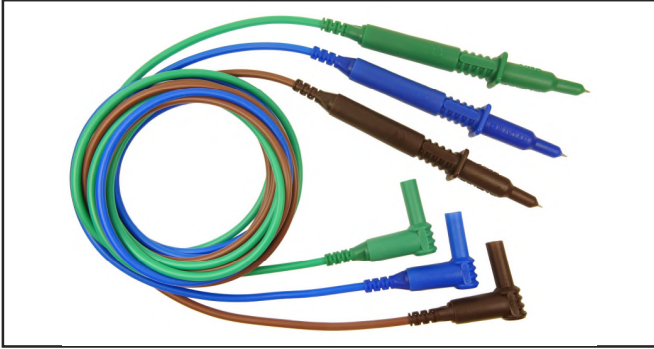

### CIH29910

Unfused Probes to 90° 4mm Plugs  
(Blue / Green / Brown)  
Includes CAT III Probe Adaptors  
Length : 1.5m  
Packed in plastic wallet

### CIH29915

Unfused Probes to 90° 4mm Plugs  
(Blue / Green / Brown)  
Includes CAT III Probe Adaptors  
Length : 1.5m  
3 x Push Fit Croc Clips  
Packed in plastic wallet

### CIH29916

Unfused Probes to 90° 4mm Plugs  
(Red / Black / Green)  
Includes CAT III Probe Adaptors  
Length : 1.5m  
3 x Push Fit Croc Clips  
Packed in plastic wallet

### CIH3021

Fused Probes to 90° 4mm Plugs  
 (Red / Black / Green)  
 Length : 1.25m  
 3 x Screw Fit Croc Clips  
 Packed in plastic wallet