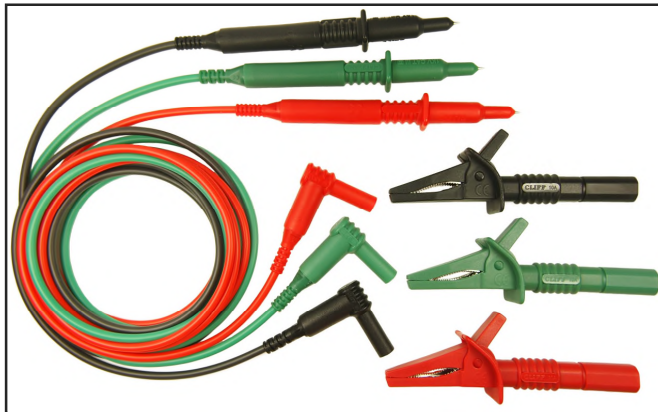

### CIH29910

Unfused Probes to 90° 4mm Plugs  
(Blue / Green / Brown)  
Includes CAT III Probe Adaptors  
Length : 1.5m  
Packed in plastic wallet

### CIH29915

Unfused Probes to 90° 4mm Plugs  
(Blue / Green / Brown)  
Includes CAT III Probe Adaptors  
Length : 1.5m  
3 x Push Fit Croc Clips  
Packed in plastic wallet

### CIH29916

Unfused Probes to 90° 4mm Plugs  
(Red / Black / Green)  
Includes CAT III Probe Adaptors  
Length : 1.5m  
3 x Push Fit Croc Clips  
Packed in plastic wallet

### CIH3021

Fused Probes to 90° 4mm Plugs  
 (Red / Black / Green)  
 Length : 1.25m  
 3 x Screw Fit Croc Clips  
 Packed in plastic wallet