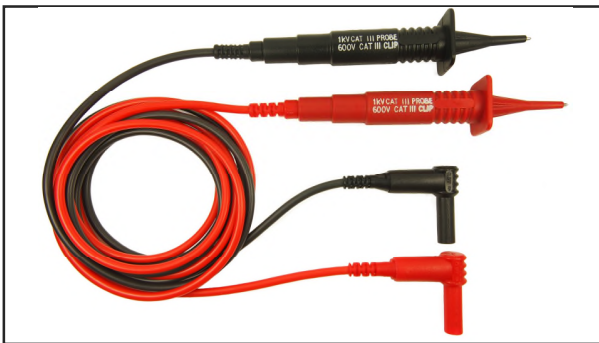

CIH3006

Fused Probe to 90° 4mm Plugs
(Red / Black)
Length : 1.5m
Packed in plastic wallet

CIH3007

Fused Probe to 90° 4mm Plugs
(Red / Black)
Length : 1.5m
2 x Screw Fit Croc Clips
Packed in plastic wallet