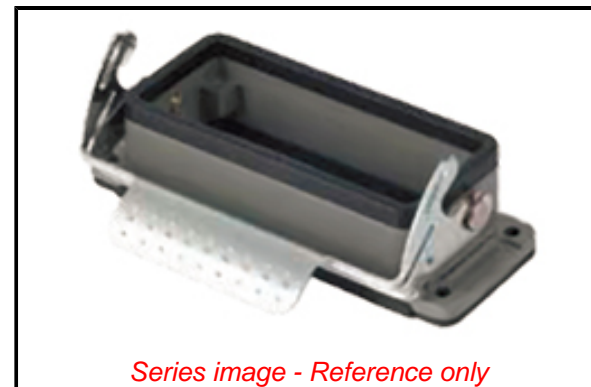

PLEASE CHECK WWW.MOLEX.COM FOR LATEST PART INFORMATION

Part Number: [0936014365](#)
Status: **Active**
Overview: GWconnect Heavy Duty Connectors (HDC)
Description: GWconnect STD - Standard, Single Lever Bulkhead Mount Housing, Die-cast Aluminum, with 1 Lever, with Gasket, Size 32B «77x62», Grey

Documents:

[Drawing (PDF)](#) [RoHS Certificate of Compliance (PDF)](#)

Agency Certification

CSA 256883
UL E249674

General

Product Family Industrial Connectors / Enclosures
Series [93601](#)
Component Size 32B «77X62»
Component Type Single Lever Bulkhead Housing
Exclude SD Check Yes
IP Rating IP66, IP69
Overview [GWconnect Heavy Duty Connectors (HDC)](#)
Product Category Heavy Duty Connectors
Product Name GWconnect
Standard ANSI/UL 50, ANSI/UL 50 E, CSA C22.2 No.94-1-2, EN 61984
Type STD
UPC 887191894614

Physical

Housing Coating Polyester Powder
Housing Color Grey RAL 7037
Lock to Mating Part Yes
Material - Gasket NBR
Material - Housing Die-cast Aluminum
Material - Lever Galvanized Steel
Mounting Style Bulkhead
Net Weight 230.000/g
Number of Levers 1
Packaging Type Bag
Thread Size N/A
Thread Type N/A

Electrical

Voltage - Maximum 500V

Material Info

Engineering Number 7832.6409.0

Reference - Drawing Numbers

Sales Drawing 936014365-000

Series image - Reference only

EU ELV

Not Relevant

EU RoHS

Compliant

REACH SVHC

Not Contained Per - ED/71/2019 (16 July 2019)

Halogen-Free

Status

Not Reviewed

For more information, please visit [Contact US](#)

China ROHS

ELV

RoHS Phthalates

China RoHS

Green Image

Not Relevant

Not Contained

Search Parts in this Series

[93601 Series](#)

Use With

Size 32B «77x62» S-D, S-DD, S-E, S-EE, S-EP, S-ES, S-HSB, S-ESHV, S-K, S-M, and S-EHV Inserts