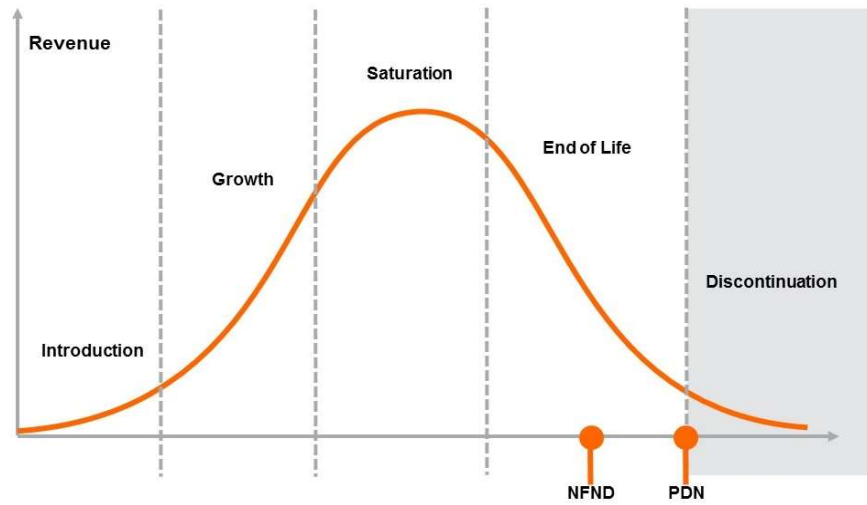

Light is OSRAM

Product Or Individual Q-Code Discontinuation (acc. JEDEC J-STD-048)
OS-PDN-2021-081

15 July 2021

Last order: 15 August 2021
Last delivery: 30 August 2021

Please direct your feedback to your local Sales office.