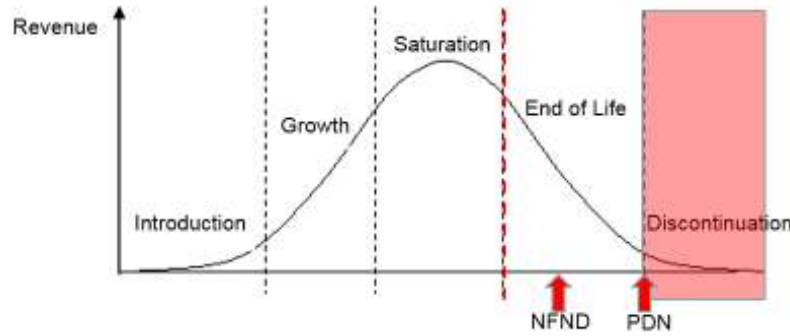

Light is OSRAM

Product Discontinuation (acc. JEDEC J-STD-048)
OS-PD-2017-028

6/15/2017

Last order:	9/15/2017
Last delivery:	12/15/2017
Reason:	Replaced by 10K reel as per market request

Please direct your feedback to your local Sales office.