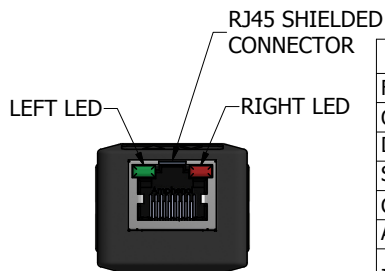

SPECIFICATIONS		
ELECTRICAL	Power Consumption	< 2 Watt
	Power Over Ethernet or USB	Class 1 IEEE 802.3af POE PD Compliant
DANTE® AUDIO	Sample Rate	48 kHz
	Bit Depth	24 bits
	Network Speed	100 Mbps
	Network Interface	Latency from 1ms
CLIMATIC	Network Transport	Dante Audio over IP, AES67 RTP
	Protection Class	IP40
MECHANICAL	Operating Temperature	-5°C to +60°C (23°F to +140°F)
	Insertion and Withdrawal Force	≥10N - ≤35N
MATERIALS	Weight	110g (0.243lb)
	Housing	Overmolded PVC 60P Black

LED STATUS			
FUNCTION	LEFT LED	RIGHT LED	COMMENT
Off	Off	Off	No Power
Device is booting	Solid GREEN	Solid RED	
Slave with sync	Blinking GREEN	Solid GREEN	Normal Operation
Clock Master	Blinking GREEN	Blinking GREEN	Normal Operation
Any runtime error	Blinking GREEN	Blinking RED	Normal Operation
Identify	Alternating RED and GREEN	Alternating RED and GREEN	Blinking for 6 seconds (cycle every 0.5 seconds)
Failsafe (bootloader)	Blinking RED	Blinking RED	Failsafe, Corrupt Capability (red in DC)
Upgrade	Blinking ORANGE	Blinking ORANGE	Device is upgrading

RJD32U1-0050
SERIES PREFIX
ADAPTER TYPE
 USB I/O, 2 CHANNELS IN - 2 CHANNELS OUT
LENGTH IN cm
 (STANDARD LENGTH = 50cm)

UNLESS OTHERWISE SPECIFIED TOLERANCE TO BE		THIS DOCUMENT IS THE PROPERTY OF AMPHENOL AUSTRALIA PTY. LTD. NO PART THEREOF MAY BE REPRODUCED AND USED WITHOUT THE PRIOR WRITTEN CONSENT OF THE OWNER				Amphenol Amphenol Australia Pty.Ltd, 22 Industry Blvd Carrum Downs, VIC 3201						
LINEAR	ANGULAR	MATERIAL:	DRN:	B.V.	DATE:	4/07/2018	TITLE:	AMPHE-DANTE ADAPTER, USB I/O, 2x2	PART No:	55011327-000	REV	1
X .X ±0.5	X' ±1	SEE PARTS LIST	CKD:	P.M.	DATE:	5/07/2018			DRAWING No.	55011327-000-1	SHEET	2/2
X.XX ±0.05	X'X' ±30'	DO NOT SCALE	APP'D:	P.M.	DATE:	5/07/2018						
DIMENSIONS IN MILLIMETRES		FINISH:	N/A	SCALE:	NTS	A3	THIRD ANGLE PROJECTION					