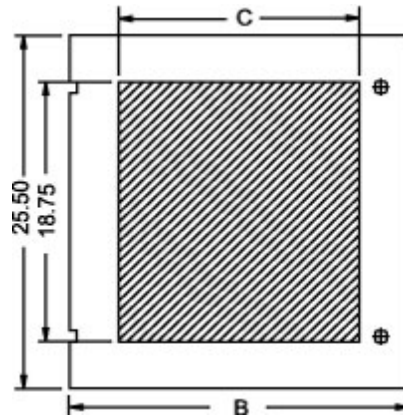

## Base Window Door S2CBWD Series

- Maintains the NEMA rating of the enclosure.
- Constructed of 14 gauge steel and lexan window.
- Easy field installation.
- Available for the 4 base widths.
- On 2 door units, a window can be installed on one side only.
- Available in light gray and stainless steel.

RAL 7035 Light Gray Part No.	Stainless Steel Part No.	Fits Base Width	B	C
2CLBW24	2CSBW24	24.00	23.75	16.75
2CLBW36	2CSBW36	36.00	35.75	28.75
2CLBW48	2CSBW48	48.00	23.75	16.75
2CLBW60	2CSBW60	60.00	29.75	22.75