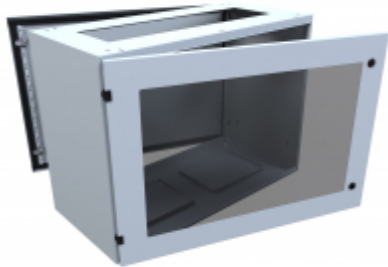

## Base Window Door S2CBWD Series

- Maintains the NEMA rating of the enclosure.
- Constructed of 14 gauge steel and lexan window.
- Easy field installation.
- Available for the 4 base widths.
- On 2 door units, a window can be installed on one side only.
- Available in light gray and stainless steel.

RAL 7035 Light Gray Part No.	Stainless Steel Part No.	Fits Base Width	B	C
2CLBW24	2CSBW24	24.00	23.75	16.75
2CLBW36	2CSBW36	36.00	35.75	28.75
2CLBW48	2CSBW48	48.00	23.75	16.75
2CLBW60	2CSBW60	60.00	29.75	22.75