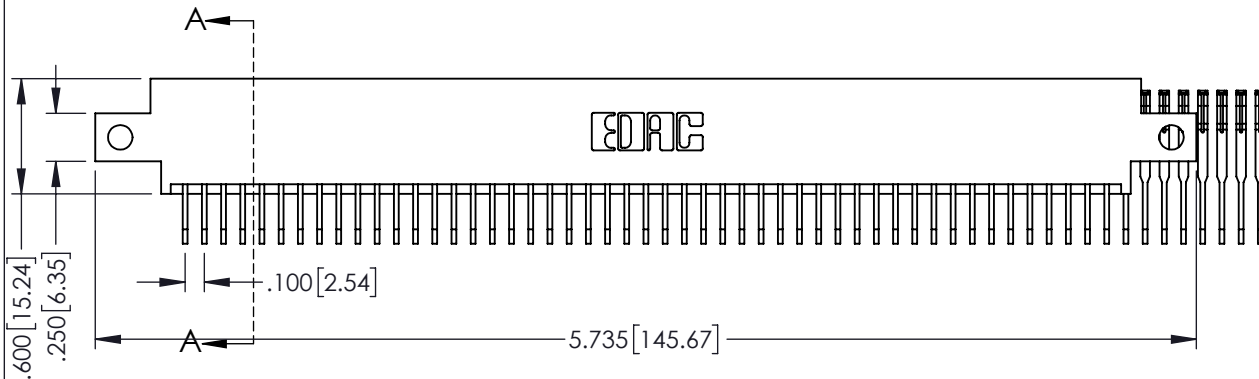

Contact Dimensions:
558-90 Degree Bend (Code 541 Contacts)
See Sheet 2 for Contact Code 555, 556, 558, 559, 560 Dimensions

THIS IS A C.A.D. GENERATED DRAWING
DO NOT MAKE MANUAL REVISIONS TO MASTER

ISSUE NUMBER

ORIGINAL

SECTION A-A

- INSULATOR MATERIAL: THERMOPLASTIC PBT BLACK, UL 94V-0
- CONTACT MATERIAL; COPPER TIN ALLOY
- CONTACT PLATING: GOLD ON THE MATING AREA, TIN PLATING ON THE CONTACT TAILS, NICKEL UNDERPLATE

345/395 SERIES CARD EDGE CONNECTOR
PART NUMBER: 345-057-558-612

YOUR CONNECTION TO QUALITY & SERVICE

EDAC INC
TORONTO, ONTARIO
CANADA

THESE DRAWINGS AND SPECIFICATIONS ARE THE PROPERTY OF EDAC INC. AND SHALL NOT BE REPRODUCED, OR COPIED OR USED AS THE BASIS FOR THE MANUFACTURE OR SALE OF APPARATUS WITHOUT WRITTEN PERMISSION.

ACAD REFERENCE NO. 345-ENG-MASTER	
DRAWN: R.STA.MONICA	DATE: MAY.16/2017
CHECKED:	DATE:
SCALE: 1:1	SHEET 1 OF 2
DRAWING NUMBER 345-ENG-MASTER	ISSUE 1