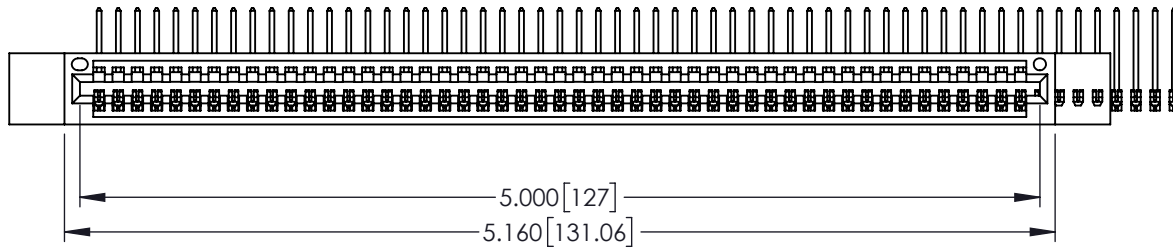

**Contact Dimensions:**  
**558-90 Degree Bend (Code 541 Contacts)**  
 See Sheet 2 for Contact Code 555, 556, 558, 559, 560 Dimensions

THIS IS A C.A.D. GENERATED DRAWING  
 DO NOT MAKE MANUAL REVISIONS TO MASTER

ISSUE NUMBER

ORIGINAL

SECTION A-A

- INSULATOR MATERIAL: THERMOPLASTIC PBT BLACK, UL 94V-0
- CONTACT MATERIAL; COPPER TIN ALLOY
- CONTACT PLATING: GOLD ON THE MATING AREA, TIN PLATING ON THE CONTACT TAILS, NICKEL UNDERPLATE

**345/395 SERIES CARD EDGE CONNECTOR**  
**PART NUMBER: 345-057-558-612**

YOUR CONNECTION TO QUALITY & SERVICE

EDAC INC  
 TORONTO, ONTARIO  
 CANADA

THESE DRAWINGS AND SPECIFICATIONS ARE THE PROPERTY OF EDAC INC. AND SHALL NOT BE REPRODUCED, OR COPIED OR USED AS THE BASIS FOR THE MANUFACTURE OR SALE OF APPARATUS WITHOUT WRITTEN PERMISSION.

**345/395 SERIES CARD EDGE CONNECTOR  
 CONTACT CODE 555,556,558,559,560 DIMENSIONS**

EDAC INC  
 TORONTO, ONTARIO  
 CANADA

YOUR CONNECTION TO QUALITY & SERVICE

THESE DRAWINGS AND SPECIFICATIONS  
 ARE THE PROPERTY OF EDAC INC. AND  
 SHALL NOT BE REPRODUCED, OR COPIED  
 OR USED AS THE BASIS FOR THE  
 MANUFACTURE OR SALE OF APPARATUS  
 WITHOUT WRITTEN PERMISSION.