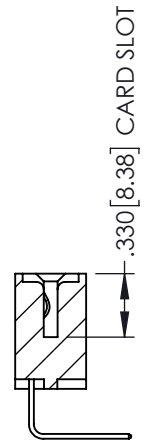

**Contact Dimensions:**  
**558-90 Degree Bend (Code 541 Contacts)**  
 See Sheet 2 for Contact Code 555, 556, 558, 559, 560 Dimensions

THIS IS A C.A.D. GENERATED DRAWING  
 DO NOT MAKE MANUAL REVISIONS TO MASTER

ISSUE NUMBER

ORIGINAL

SECTION A-A

- INSULATOR MATERIAL: THERMOPLASTIC PBT BLACK, UL 94V-0
- CONTACT MATERIAL; COPPER TIN ALLOY
- CONTACT PLATING: GOLD ON THE MATING AREA, TIN PLATING ON THE CONTACT TAILS, NICKEL UNDERPLATE

**345/395 SERIES CARD EDGE CONNECTOR**  
**PART NUMBER: 345-057-558-612**

YOUR CONNECTION TO QUALITY & SERVICE

EDAC INC  
 TORONTO, ONTARIO  
 CANADA

THESE DRAWINGS AND SPECIFICATIONS ARE THE PROPERTY OF EDAC INC. AND SHALL NOT BE REPRODUCED, OR COPIED OR USED AS THE BASIS FOR THE MANUFACTURE OR SALE OF APPARATUS WITHOUT WRITTEN PERMISSION.

**345/395 SERIES CARD EDGE CONNECTOR  
 CONTACT CODE 555,556,558,559,560 DIMENSIONS**

EDAC INC  
 TORONTO, ONTARIO  
 CANADA

YOUR CONNECTION TO QUALITY & SERVICE

THESE DRAWINGS AND SPECIFICATIONS  
 ARE THE PROPERTY OF EDAC INC. AND  
 SHALL NOT BE REPRODUCED, OR COPIED  
 OR USED AS THE BASIS FOR THE  
 MANUFACTURE OR SALE OF APPARATUS  
 WITHOUT WRITTEN PERMISSION.