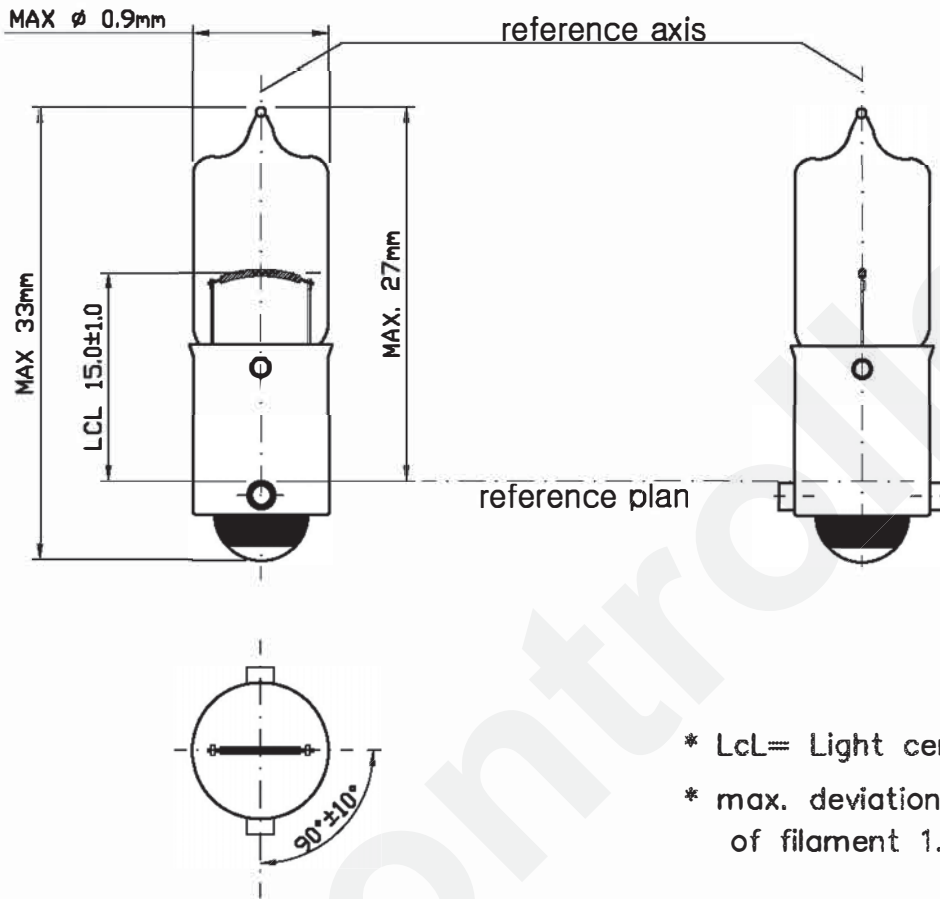

Since 1959

Product Information Sheet

H5W 12V 5W

64111

2009. 05. 12 NEW

2008. 05. 10 OLD

- \* LcL= Light center length
- \* max. deviation vertical axis of filament 1.0mm
- \* all dimensions in mm

Halogen miniature lamp

H5W 12V 5W

Cap: <sup>1)</sup> BA9s

Type: H5W

ECE R37 None

FMVSS108 None

Bulb mat.: Hardglass

Made in Korea / INCHEON

1) according to IEC 61-1 sheet 7004-14

Technical data	IEC 983
Test voltage	13.5V
Power	5W ±6%
Luminous flux	80lm ±10%
Lumen maintenance	85 % min

Rated Life: -Characteristic Tc -B3	at 13.5V 500 hr 150 hr
--	------------------------------

Maximum operating temperature:	bulb 650°C max pinch 400°C max
Operating position	horizontal