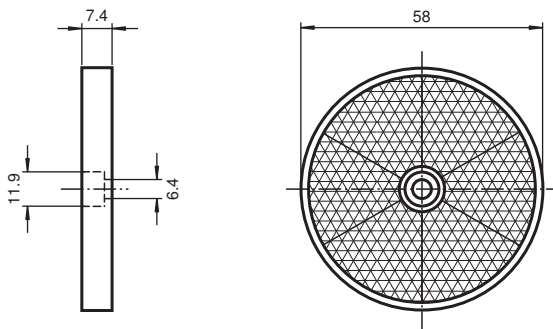

Reflector REF-C60

- Mounting holes for simple installation

Reflector, round \varnothing 58 mm, central mounting hole

Dimensions

Technical Data

General specifications	
Construction type	circular
Ambient conditions	
Ambient temperature	-20 ... 85 °C (-4 ... 185 °F)
Mechanical specifications	
Material	PMMA/ABS
Dimensions	Diameter: 58 mm
Mounting	mounting hole