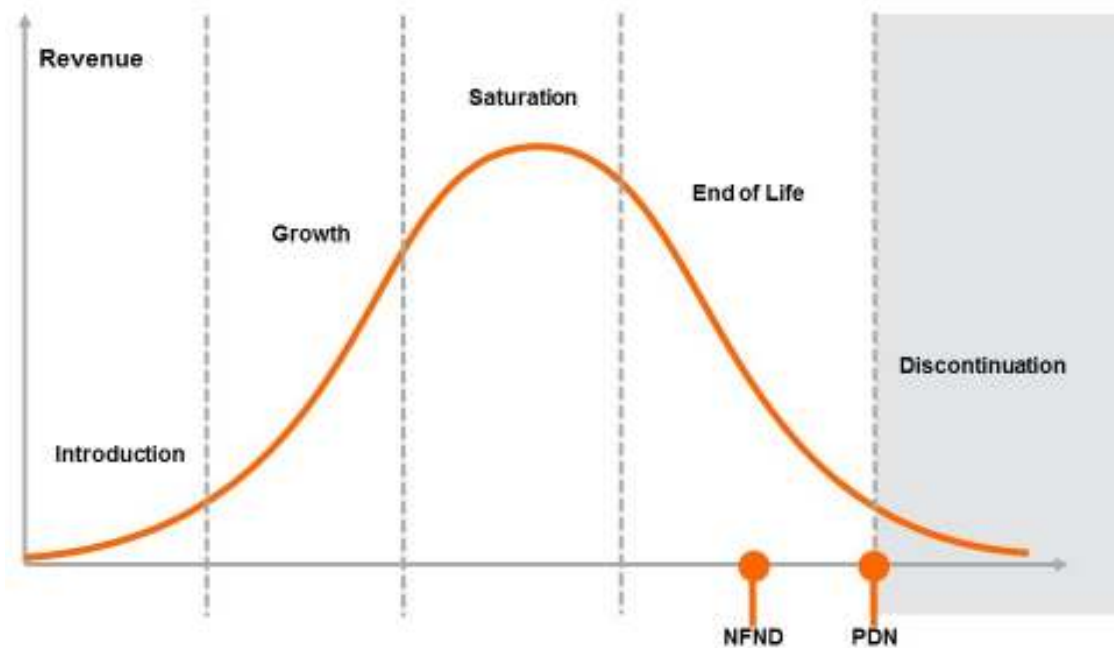

Light is OSRAM

Product Or Individual Q-Code Discontinuation (acc. JEDEC J-STD-048)
OS-PDN-2019-015

3-Apr-2019

Last order: 1-Oct-2019
Last delivery: 1-Apr-2020

Please direct your feedback to your local Sales office.