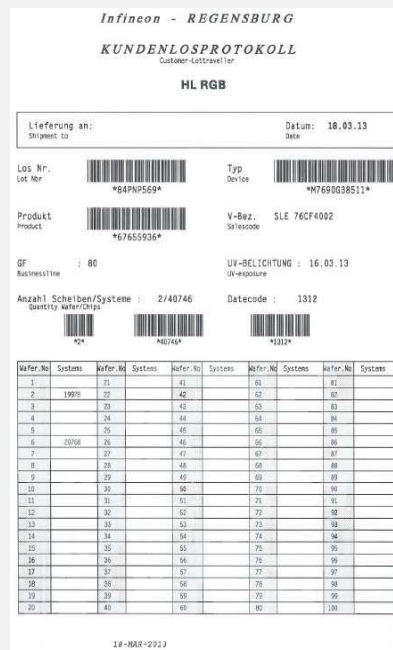

INFORMATION NOTE

N° 051/16

PL= 80,81,89

New layout for customer lot protocol for 200 mm Bare-Die deliveries from Back End Regensburg/Germany

► **Products affected:**

Sales Name	SP N°	OPN	Package
Please refer to affected product list 1_cip05116			Bare-Die (200mm)

► **Detailed Change Information:**

Subject: Harmonization of customer lot protocol for all 200mm products to clean room paper similar to 300 mm for all Bare-Die Products.

Reason: Due to IFX harmonization we change the customer lot protocol for all 200mm products to clean room paper similar to 300mm. Change (old) customer lot protocol to new customer lot protocol because of change to new manufacturing execution system mentioned CAMSTAR Higher clean room class for wafer packing (old class 10.000/new class 1.000)

Description:

Old

► Phase 1:

**Current customer lot protocol
Printed on normal paper
(white)**

New

► Phase 1:

**Current customer lot protocol
Printed on cleanroom paper
(blue)**

Old

Phase 1 Only for HHT (old):

Data Sheet RBG00015822

Printed on normal paper (yellow)

Phase 1 only for BuDru (old):

Data Sheet RBG00023200

Printed on normal paper (white)

► **Phase 2:**
Current customer lot protocol