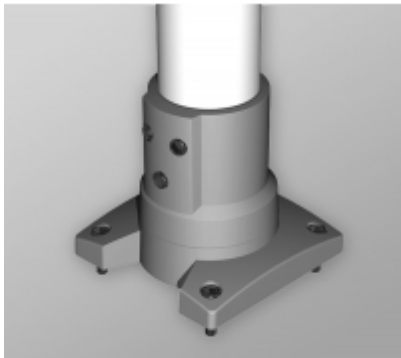

Quality Products. Service Excellence.

Tara Plus Rotating Base 70 TPSSRB70 Series

- For use with 70 mm tube.
- Compatible with all vertical and horizontal configurations.
- Compatible with tube up or tube down configurations.
- Die-cast Aluminum G Al Si 12.
- Rotates 300°.
- Integrated movement stop.
- Service free bearings.

Hole Pattern

Front Section

End View

TopView

Part No. R149-005-001

Data subject to change without notice