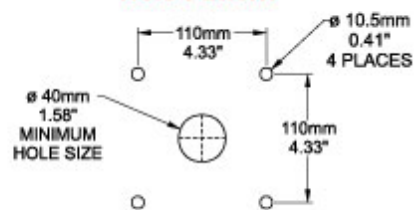

Quality Products. Service Excellence.

Tara Plus Rotating Base 70 TPSSRB70 Series

- For use with 70 mm tube.
- Compatible with all vertical and horizontal configurations.
- Compatible with tube up or tube down configurations.
- Die-cast Aluminum G Al Si 12.
- Rotates 300°.
- Integrated movement stop.
- Service free bearings.

Hole Pattern

Front Section

End View

TopView

Part No. R149-005-001

Data subject to change without notice