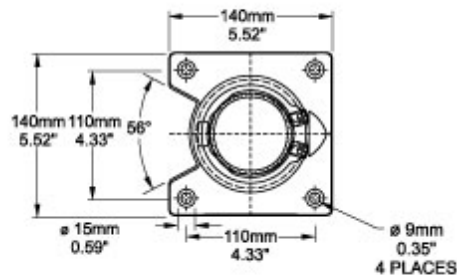

Quality Products. Service Excellence.

Tara Plus Rotating Base 70 TPSSRB70 Series

- For use with 70 mm tube.
- Compatible with all vertical and horizontal configurations.
- Compatible with tube up or tube down configurations.
- Die-cast Aluminum G Al Si 12.
- Rotates 300°.
- Integrated movement stop.
- Service free bearings.

Hole Pattern

Front Section

End View

TopView

Part No. R149-005-001

Data subject to change without notice