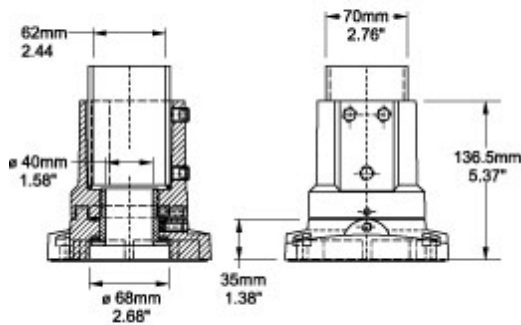

Quality Products. Service Excellence.

Tara Plus Rotating Base 70 TPSSRB70 Series

- For use with 70 mm tube.
- Compatible with all vertical and horizontal configurations.
- Compatible with tube up or tube down configurations.
- Die-cast Aluminum G Al Si 12.
- Rotates 300°.
- Integrated movement stop.
- Service free bearings.

Hole Pattern

Front Section

End View

TopView

Part No. R149-005-001

Data subject to change without notice