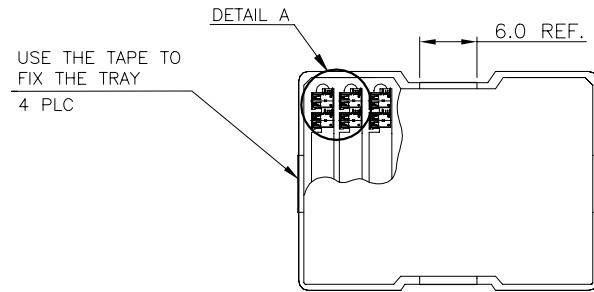

3.30	1-1734775-1
2.45	1734775-1
DIM A	PART NUMBER

THIS DRAWING IS A CONTROLLED DOCUMENT.		DWN O. HU 22MAY2007	TE Connectivity	
DIMENSIONS: mm		CHK S. HOU 22MAY2007		
TOLERANCES UNLESS OTHERWISE SPECIFIED:		APVD W.J. KE 22MAY2007	NAME	
0 PLC ± 0.38 1 PLC ± 0.25 2 PLC ± 0.20 3 PLC ± - 4 PLC ± - ANGLES ± 3°		PRODUCT SPEC 108-57322	USB CONNECTOR, RECEPTACLE, FLAG, R/A, DIP, A TYPE	
MATERIAL SEE NOTE		FINISH SEE NOTE	SIZE A3	CAGE CODE 00779
		WEIGHT 2.4 GRAMS	DRAWING NO C=1734775	RESTRICTED TO
		CUSTOMER DRAWING	SCALE	SHEET 1 OF 2

4

3

2

1

THIS DRAWING IS UNPUBLISHED. RELEASED FOR PUBLICATION  
 © COPYRIGHT 2011 BY TYCO ELECTRONICS CORPORATION. ALL RIGHTS RESERVED.

LOC	DIST	REVISIONS			
P	LTR	DESCRIPTION	DATE	DWN	APVD
		SEE SHEET 1.			

11.1 Kg	10.1 Kg	100	21	2	4200 PCS
GROSS WEIGHT	NET WEIGHT	PCS/TRAY	TRAYS /INNER BOX	INNER BOX /CARTON	QUANTITY

THIS DRAWING IS A CONTROLLED DOCUMENT.		DWN	<b>TE</b> TE Connectivity		
DIMENSIONS: mm		CHK			
TOLERANCES UNLESS OTHERWISE SPECIFIED:		APVD	NAME		
0 PLC ± -		PRODUCT SPEC	USB CONNECTOR, RECEPTACLE, FLAG, R/A, DIP, A TYPE		
1 PLC ± -		APPLICATION SPEC	SIZE	CAGE CODE	DRAWING NO
2 PLC ± -		WEIGHT	A3	00779	C=1734775
3 PLC ± -		CUSTOMER DRAWING	RESTRICTED TO		
4 PLC ± -			SCALE	SHEET	REV
ANGLES ± -				2 of 2	D
MATERIAL					
FINISH					