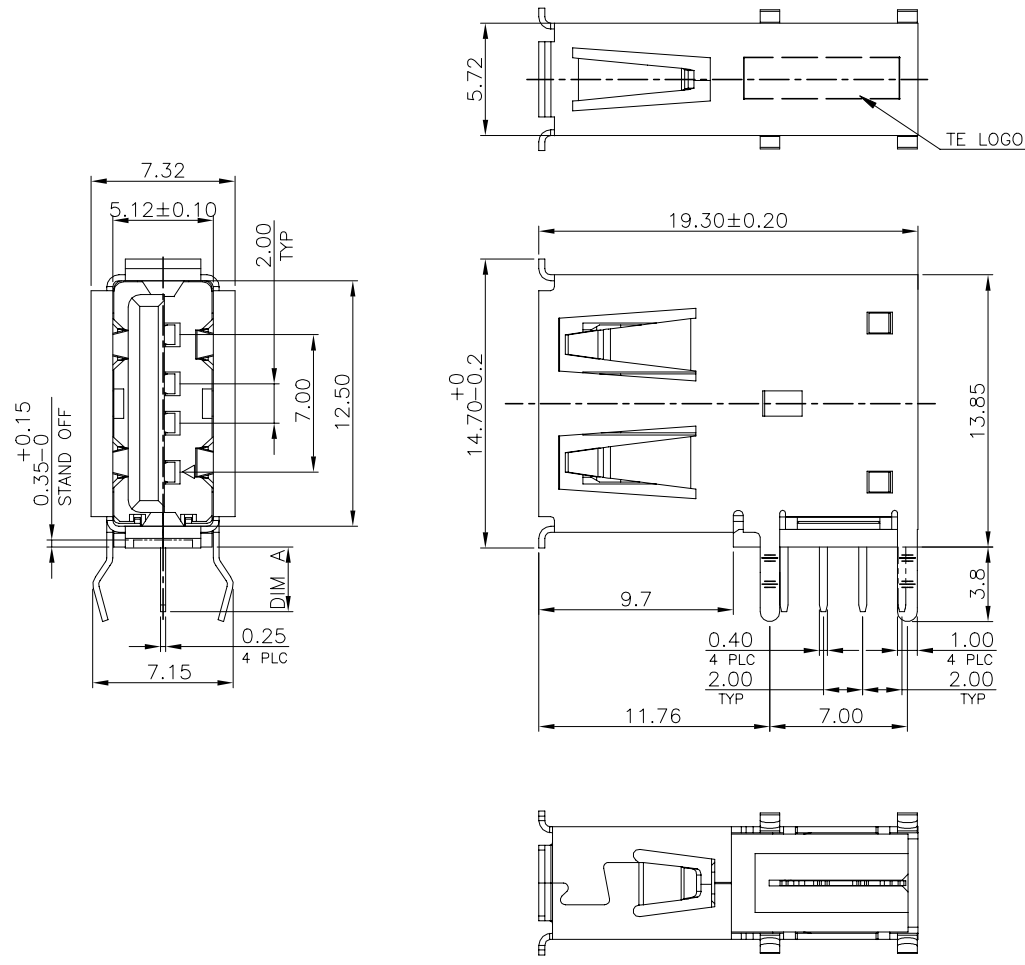

LOC	DIST	REVISIONS			
P	LTR	DESCRIPTION	DATE	DWN	APVD
DW		REVISED (ECN-22-164957), ADD GOLD PLATING	25JUL22	IT	SZ

- NOTES:
- MATERIAL:  
 HOUSING: PBT WITH 30% GF, UL 94V-0, BLACK COLOR.  
 CONTACTS: PHOSPHOR BRONZE.  
 SHIELD: PHOSPHOR BRONZE.
  - FINISH:  
 CONTACTS: GOLD FLASH OVER 0.762μm [30μ"] MIN. PALLADIUM-NICKEL OR ALTERNATIVE 0.762μm[30u"] MIN. GOLD PLATED ON CONTACT AREA, 2.54μm [100μ"] MIN. MATTE-TIN ON SOLDER TAIL, WITH ENTIRE CONTACT UNDERPLATED 1.27μm [50μ"] MIN. NICKEL.  
 SHIELD: 0.762μm [30μ"] MIN. NICKEL PLATED, WITH 2.54μm [100μ"] MIN. Cu UNDERPLATED OVERALL.
  - WAVE SOLDER CAPABLE TO 265°C PER TE TEST SPEC. 109-202, CONDITION B.

3.30	1-1734775-1
2.45	1734775-1
DIM A	PART NUMBER

THIS DRAWING IS A CONTROLLED DOCUMENT.		DWN O. HU 22MAY2007	TE Connectivity	
DIMENSIONS: mm		CHK S. HOU 22MAY2007		
TOLERANCES UNLESS OTHERWISE SPECIFIED:		APVD W.J. KE 22MAY2007	NAME	
0 PLC ± 0.38 1 PLC ± 0.25 2 PLC ± 0.20 3 PLC ± - 4 PLC ± - ANGLES ± 3°		PRODUCT SPEC 108-57322	USB CONNECTOR, RECEPTACLE, FLAG, R/A, DIP, A TYPE	
MATERIAL SEE NOTE		FINISH SEE NOTE	SIZE A3	CAGE CODE 00779
		WEIGHT 2.4 GRAMS	DRAWING NO C=1734775	RESTRICTED TO
		CUSTOMER DRAWING	SCALE	SHEET 1 OF 2

11.1 Kg	10.1 Kg	100	21	2	4200 PCS
GROSS WEIGHT	NET WEIGHT	PCS/TRAY	TRAYS /INNER BOX	INNER BOX /CARTON	QUANTITY

THIS DRAWING IS A CONTROLLED DOCUMENT.		DWN	<b>TE</b> TE Connectivity		
DIMENSIONS: mm		CHK			
TOLERANCES UNLESS OTHERWISE SPECIFIED:		APVD	NAME		
0 PLC ± -		PRODUCT SPEC	USB CONNECTOR, RECEPTACLE, FLAG, R/A, DIP, A TYPE		
1 PLC ± -		APPLICATION SPEC	SIZE	CAGE CODE	DRAWING NO
2 PLC ± -		WEIGHT	A3	00779	C=1734775
3 PLC ± -		CUSTOMER DRAWING	RESTRICTED TO		
4 PLC ± -			SCALE	SHEET	REV
ANGLES ± -				2 of 2	D
MATERIAL					
FINISH					