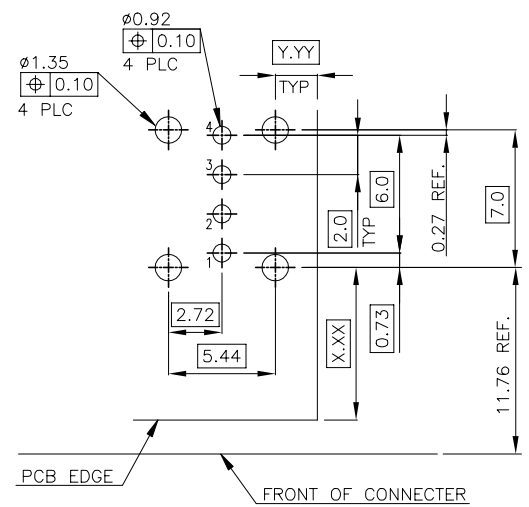

LOC	DIST	REVISIONS			
P	LTR	DESCRIPTION	DATE	DWN	APVD
DW		REVISED (ECN-22-164957), ADD GOLD PLATING	25JUL22	IT	SZ

- NOTES:
- MATERIAL:  
 HOUSING: PBT WITH 30% GF, UL 94V-0, BLACK COLOR.  
 CONTACTS: PHOSPHOR BRONZE.  
 SHIELD: PHOSPHOR BRONZE.
  - FINISH:  
 CONTACTS: GOLD FLASH OVER 0.762μm [30μ"] MIN. PALLADIUM-NICKEL OR ALTERNATIVE 0.762μm[30u"] MIN. GOLD PLATED ON CONTACT AREA, 2.54μm [100μ"] MIN. MATTE-TIN ON SOLDER TAIL, WITH ENTIRE CONTACT UNDERPLATED 1.27μm [50μ"] MIN. NICKEL.  
 SHIELD: 0.762μm [30μ"] MIN. NICKEL PLATED, WITH 2.54μm [100μ"] MIN. Cu UNDERPLATED OVERALL.
  - WAVE SOLDER CAPABLE TO 265°C PER TE TEST SPEC. 109-202, CONDITION B.

3.30	1-1734775-1
2.45	1734775-1
DIM A	PART NUMBER

THIS DRAWING IS A CONTROLLED DOCUMENT.		DWN O. HU 22MAY2007	TE Connectivity	
DIMENSIONS: mm		CHK S. HOU 22MAY2007		
TOLERANCES UNLESS OTHERWISE SPECIFIED:		APVD W.J. KE 22MAY2007	NAME	
0 PLC ± 0.38 1 PLC ± 0.25 2 PLC ± 0.20 3 PLC ± - 4 PLC ± - ANGLES ± 3°		PRODUCT SPEC 108-57322	USB CONNECTOR, RECEPTACLE, FLAG, R/A, DIP, A TYPE	
MATERIAL SEE NOTE		FINISH SEE NOTE	SIZE A3	CAGE CODE 00779
		WEIGHT 2.4 GRAMS	DRAWING NO C=1734775	RESTRICTED TO
		CUSTOMER DRAWING	SCALE	SHEET 1 OF 2

11.1 Kg	10.1 Kg	100	21	2	4200 PCS
GROSS WEIGHT	NET WEIGHT	PCS/TRAY	TRAYS /INNER BOX	INNER BOX /CARTON	QUANTITY

THIS DRAWING IS A CONTROLLED DOCUMENT.		DWN	<b>TE</b> TE Connectivity		
DIMENSIONS: mm		CHK			
TOLERANCES UNLESS OTHERWISE SPECIFIED:		APVD	NAME		
0 PLC ± -		PRODUCT SPEC	USB CONNECTOR, RECEPTACLE, FLAG, R/A, DIP, A TYPE		
1 PLC ± -		APPLICATION SPEC	SIZE	CAGE CODE	DRAWING NO
2 PLC ± -		WEIGHT	A3	00779	C=1734775
3 PLC ± -		CUSTOMER DRAWING	RESTRICTED TO		
4 PLC ± -			SCALE	SHEET	REV
ANGLES ± -				2 of 2	D
MATERIAL					
FINISH					