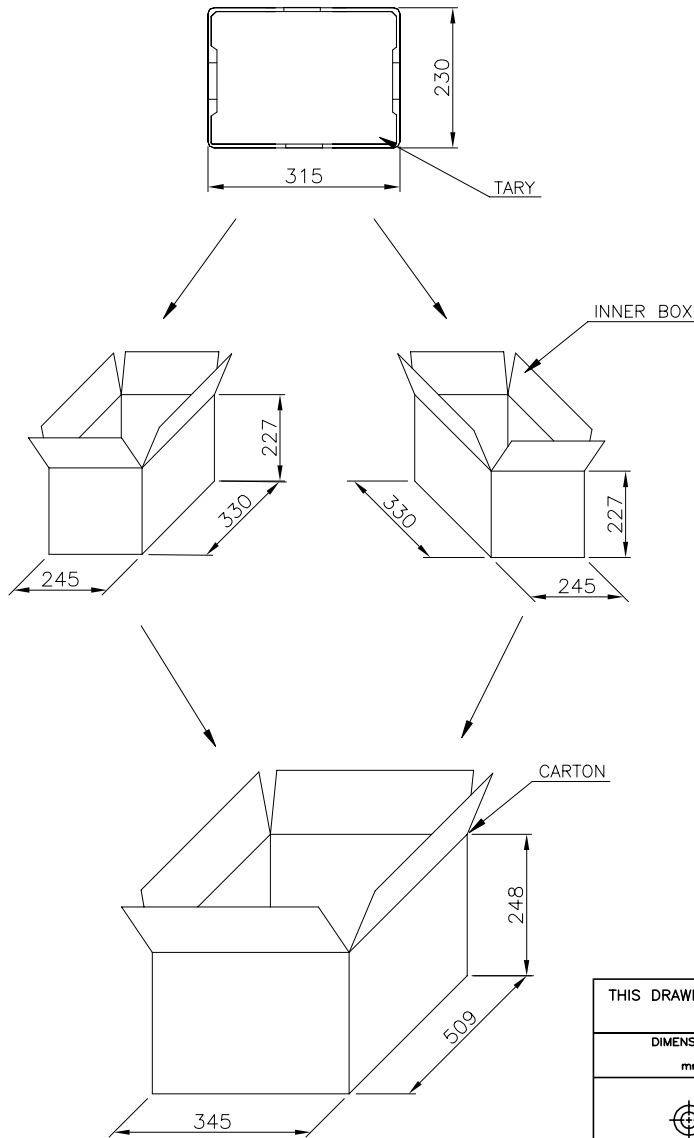

3.30	1-1734775-1
2.45	1734775-1
DIM A	PART NUMBER

THIS DRAWING IS A CONTROLLED DOCUMENT.		DWN O. HU 22MAY2007	TE Connectivity	
DIMENSIONS: mm		CHK S. HOU 22MAY2007		
TOLERANCES UNLESS OTHERWISE SPECIFIED:		APVD W.J. KE 22MAY2007	NAME	
0 PLC ± 0.38 1 PLC ± 0.25 2 PLC ± 0.20 3 PLC ± - 4 PLC ± - ANGLES ± 3°		PRODUCT SPEC 108-57322	USB CONNECTOR, RECEPTACLE, FLAG, R/A, DIP, A TYPE	
MATERIAL SEE NOTE		FINISH SEE NOTE	SIZE A3	CAGE CODE 00779
		WEIGHT 2.4 GRAMS	DRAWING NO C=1734775	RESTRICTED TO
		CUSTOMER DRAWING	SCALE	SHEET 1 OF 2

4

3

2

1

THIS DRAWING IS UNPUBLISHED. RELEASED FOR PUBLICATION  
 © COPYRIGHT 2011 BY TYCO ELECTRONICS CORPORATION. ALL RIGHTS RESERVED.

LOC	DIST	REVISIONS			
P	LTR	DESCRIPTION	DATE	DWN	APVD
		SEE SHEET 1.			

11.1 Kg	10.1 Kg	100	21	2	4200 PCS
GROSS WEIGHT	NET WEIGHT	PCS/TRAY	TRAYS /INNER BOX	INNER BOX /CARTON	QUANTITY

THIS DRAWING IS A CONTROLLED DOCUMENT.		DWN	<b>TE</b> TE Connectivity		
DIMENSIONS: mm		CHK			
TOLERANCES UNLESS OTHERWISE SPECIFIED:		APVD	NAME		
0 PLC ± -		PRODUCT SPEC	USB CONNECTOR, RECEPTACLE, FLAG, R/A, DIP, A TYPE		
1 PLC ± -		APPLICATION SPEC	SIZE	CAGE CODE	DRAWING NO
2 PLC ± -		WEIGHT	A3	00779	C=1734775
3 PLC ± -		CUSTOMER DRAWING	RESTRICTED TO		
4 PLC ± -			SCALE	SHEET	REV
ANGLES ± -				2 of 2	D
MATERIAL					
FINISH					