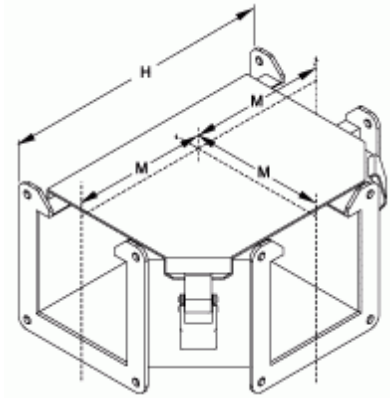

Quality Products. Service Excellence.

Tee Fitting Top Opening *1485 TN Series*

Part No.	Size
1485BTN	2.5 x 2.5
1485CTN	4 x 4
1485DTN	6 x 6
1485ETN	8 x 8
1485FTN	12 x 6

Two flat sealing plates included

Tags: tee, tee fitting, 1485, wireway