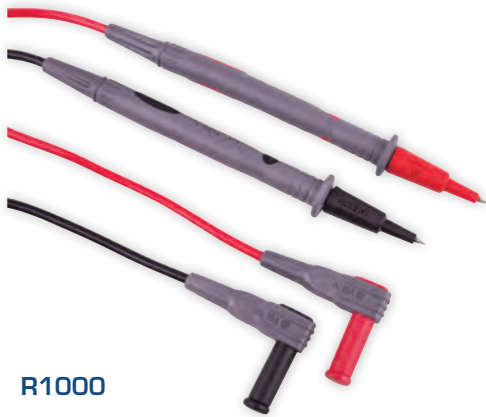

TECHNICAL DATA

R1000

Model R1130 Test Probe Set, Banana Style

- Banana-style spring contacts
- Dimensions: Length: 4.7" (120mm), Tip: 0.8" (19mm)
- 1000V, 10A
- CAT III. 1000V, CAT IV. 600V
- CE certified
- Includes protective caps

Model R1000 Safety Test Lead Set

- Compatible with all instruments, test probes and clips that accept 0.16" (4mm) diameter shrouded banana connectors
- Stainless steel tips
- Lead length: 48" (1.2m)
- Probe tip length: 0.2" (5mm)
- Probe tip diameter: 0.08" (2mm)
- Cat. II 1000V, Cat. III 1000V and Cat. IV 600V safety ratings
- 10A Maximum

Model R1140 Electronic Test Probe Set, Sharp Point

- Sharp point and long probe designed for electronic testing
- Dimensions: Length: 4.5" (113mm), Tip: 0.2" (4mm)
- CAT II. 1000V

Model R1220 Alligator Clip Set

- Dimensions: Jaw: 0.4" (11mm)
- Insulated with flexible boots
- Accepts standard 4mm diameter test leads
- 1000V, 10A
- CAT III. 1000V
- CE certified

Continued...