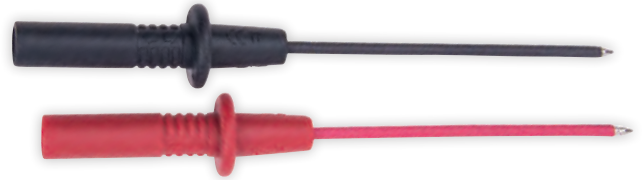

TECHNICAL DATA

R1140

Model R1130 Test Probe Set, Banana Style

- Banana-style spring contacts
- Dimensions: Length: 4.7" (120mm), Tip: 0.8" (19mm)
- 1000V, 10A
- CAT III. 1000V, CAT IV. 600V
- CE certified
- Includes protective caps

Model R1000 Safety Test Lead Set

- Compatible with all instruments, test probes and clips that accept 0.16" (4mm) diameter shrouded banana connectors
- Stainless steel tips
- Lead length: 48" (1.2m)
- Probe tip length: 0.2" (5mm)
- Probe tip diameter: 0.08" (2mm)
- Cat. II 1000V, Cat. III 1000V and Cat. IV 600V safety ratings
- 10A Maximum

Model R1140 Electronic Test Probe Set, Sharp Point

- Sharp point and long probe designed for electronic testing
- Dimensions: Length: 4.5" (113mm), Tip: 0.2" (4mm)
- CAT II. 1000V

Model R1220 Alligator Clip Set

- Dimensions: Jaw: 0.4" (11mm)
- Insulated with flexible boots
- Accepts standard 4mm diameter test leads
- 1000V, 10A
- CAT III. 1000V
- CE certified

Continued...