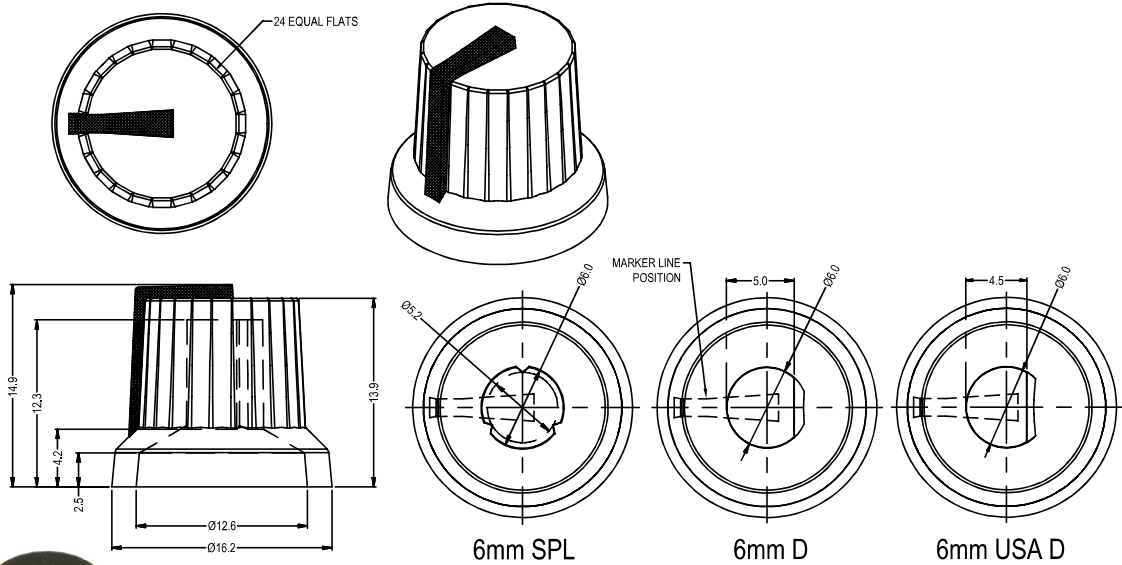

## KNOB K87MBR

This is a soft touch knob with moulded coloured marker line. Shaft size is 6mm splined or 6mm D type. 7 colours available.

**CL170841CR** - K87MBR BLACK/WHITE 6mm SPL  
**CL170841FR** - K87MBR BLACK/WHITE 6mm USA D  
**CL170849BR** - K87MBR BLACK/WHITE 6mm D

**CL170842CR** - K87MBR BLACK/RED 6mm SPL  
**CL170853BR** - K87MBR BLACK/RED 6mm D

**CL170843CR** - K87MBR BLACK/ORANGE 6mm SPL  
**CL170854BR** - K87MBR BLACK/ORANGE 6mm D

**CL170844CR** - K87MBR BLACK/GREY 6mm SPL  
**CL170844FR** - K87MBR BLACK/GREY 6mm USA D  
**CL170844BR** - K87MCCR BLACK/GREY 6mm D

**CL170845CR** - K87MBR BLACK/YELLOW 6mm SPL  
**CL170850BR** - K87MBR BLACK/YELLOW 6mm D

**CL170846CR** - K87MBR BLACK/BLUE 6mm SPL  
**CL170851BR** - K87MBR BLACK/BLUE 6mm D

**CL170847CR** - K87MBR BLACK/GREEN 6mm SPL  
**CL170852BR** - K87MBR BLACK/GREEN 6mm D