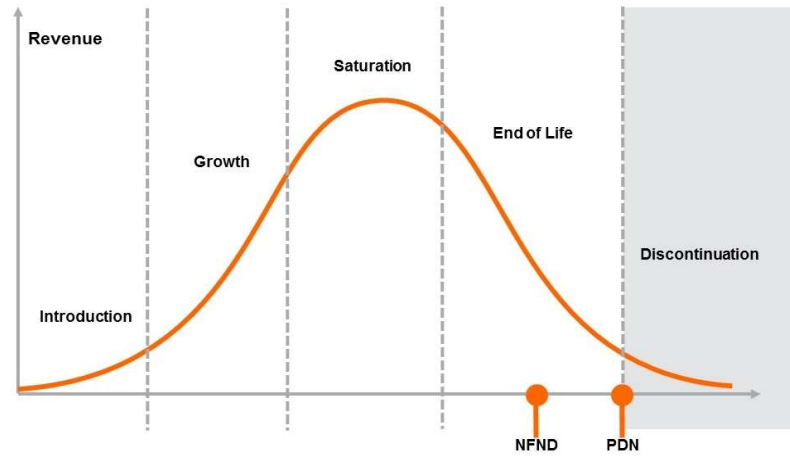

Light is OSRAM

Product Or Individual Q-Code Discontinuation (acc. JEDEC J-STD-048)
OS-PDN-2020-077

02 November 2020

Last order: 02 February 2021
Last delivery: 02 May 2021

Please direct your feedback to your local Sales office.