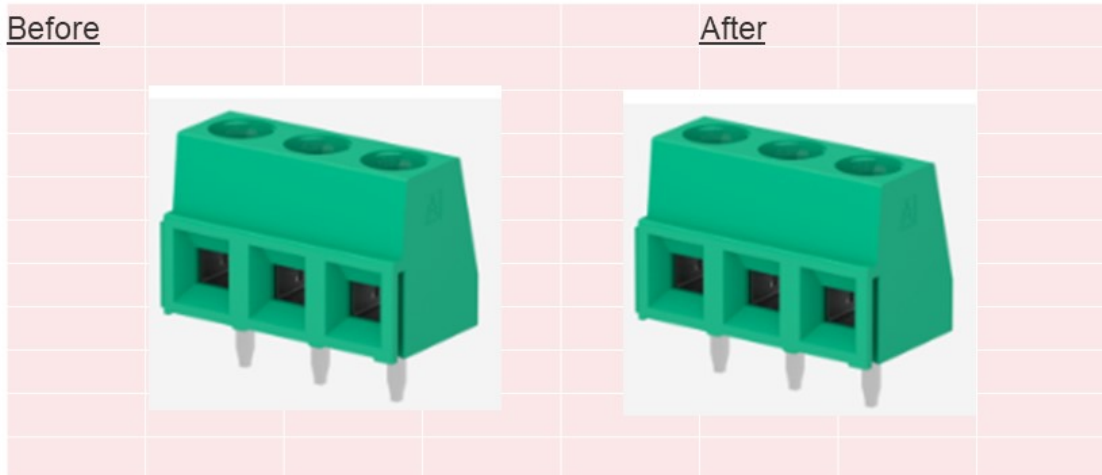

<b>Date Issued :</b>	September 15, 2022	<b>PCN Number :</b>	512536
<b>Reason for Change :</b>	Packaging Method/Quantity Changing		
<b>Description of Change :</b>	This notification is to inform you about part(s) listed in this notice that will undergo changes for new Delivery unit. No changes will be made to the product as a result of this change.		
<b>Reason for Short Notice :</b>	Corrective Actions		
<b>Assessment of Change :</b>	No change to parts - Form/Fit/Function		
<b>Planned Implementation Date :</b>	October 31, 2022		
<b>Sample Availability Date:</b>	October 28, 2022		
<b>Internal Molex Qualification Date :</b>	October 28, 2022		
<b>Last date to request Samples by Customer :</b>	September 15, 2022		

Before Picture

- Change of packaging delivery unit quantity needed

No change will be made to the product as a result of this change.

After Picture

## Overview

- To align the delivery unit quantities in our system, Molex is updating the delivery units for the product identified in this change.
- Product Impact
  - No impact to form, fit or function of the products in question.
- Part Number Impact
  - See attached list of impacted part numbers.