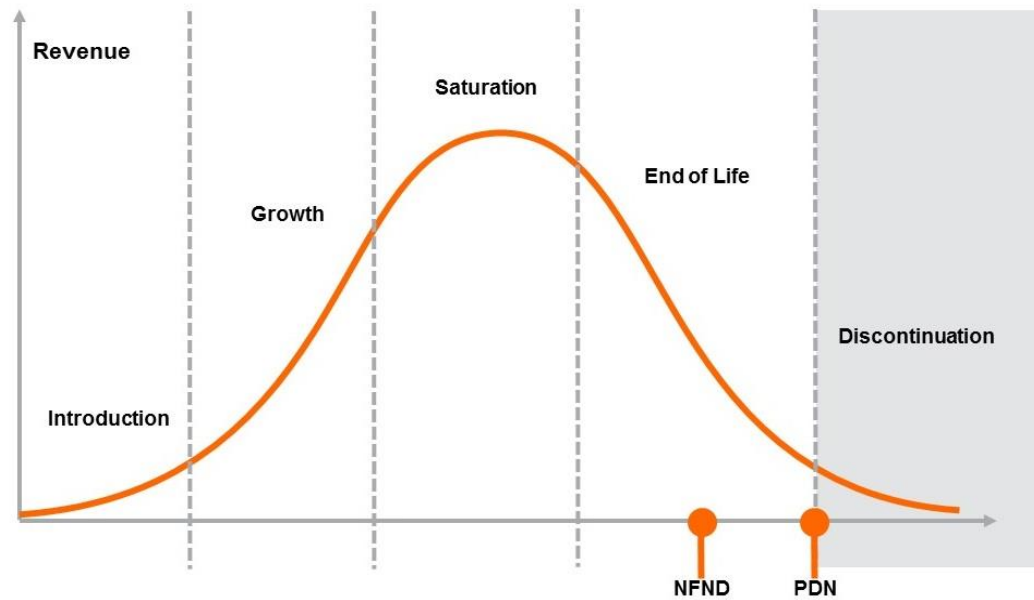

Light is OSRAM

Product Or Individual Q-Code Discontinuation (acc. JEDEC J-STD-048)
OS-PDN-2019-053

15 July 2019

Last order: 15 January 2020

Last delivery: 15 July 2020

Please direct your feedback to your local Sales office.