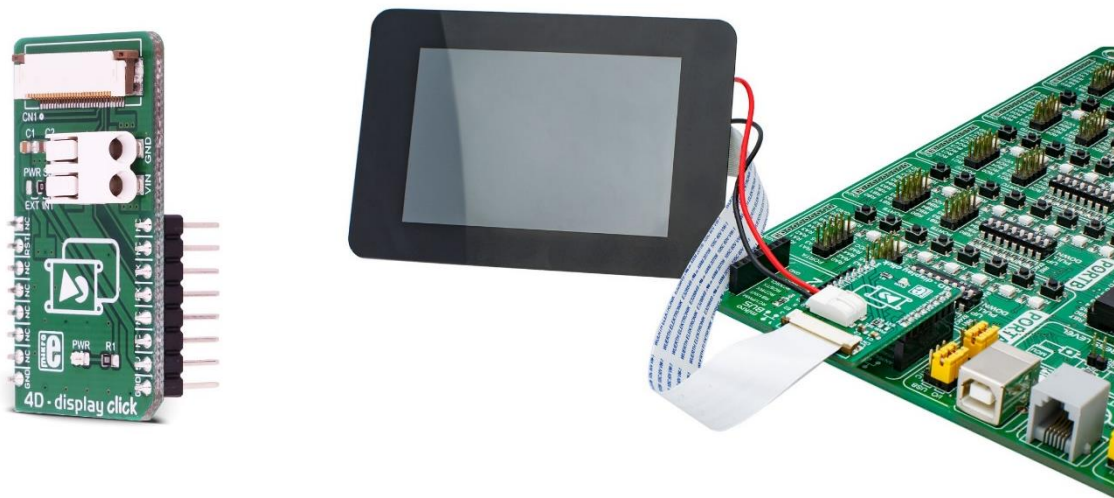

## 4D-display click Compatible Part Numbers

The 4D-display click is an adapter Click™ board that allows easy hardware connection of [4D Systems gen4 Series Intelligent Display Modules](#) to any development board with a mikroBUS™ socket. This includes most development boards from MikroElektronika as well as a number of development boards from other vendors, like the [Curiosity Boards](#) from Microchip. In this list you will find all compatible gen4 Series parts with the 4D-display click.

### GEN4 SERIES INTELLIGENT DISPLAY MODULES COMPATIBLE WITH THE 4D-DISPLAY CLICK

gen4-uLCD-24PT

gen4-uLCD-28PT

gen4-uLCD-32PT

gen4-uLCD-24D

gen4-uLCD-24D-CLB

gen4-uLCD-24DT

gen4-uLCD-28D