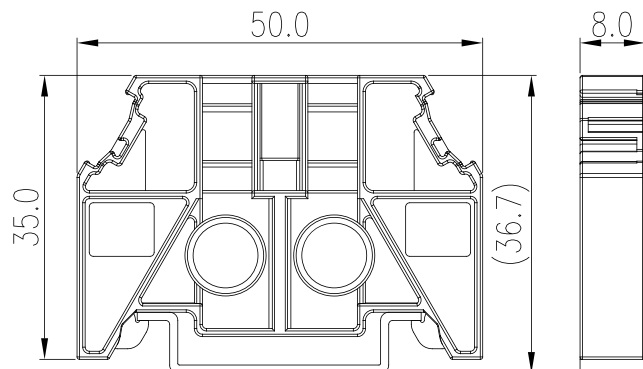

SS4N

DIN Rail Terminal Blocks > Accessories > End bracket

Specification

Product description	End Bracket
Color	Beige
Material	PA
Inflammability class	UL94-V0
Compatible rail	TS-35, TS-35/15
Marking label	MKH-001, MKL
Marking label	TM49W, TM-R200
Package	50 pcs / box