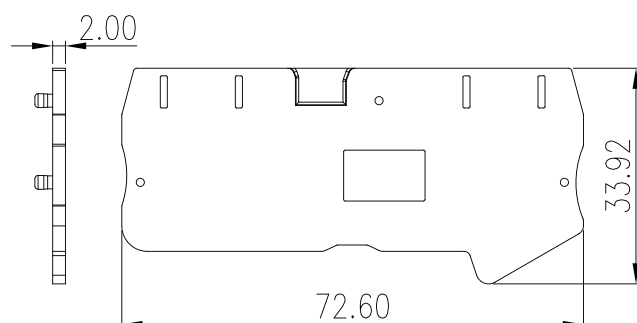

DP2.5C-TR

DIN Rail Terminal Blocks > Accessories

Specification

Product description	END COVER
Color	GREY(default)
Material	PA66
Inflammability class	UL94-V0
Compatible products	DP2.5-TR
Package	50 pcs / box