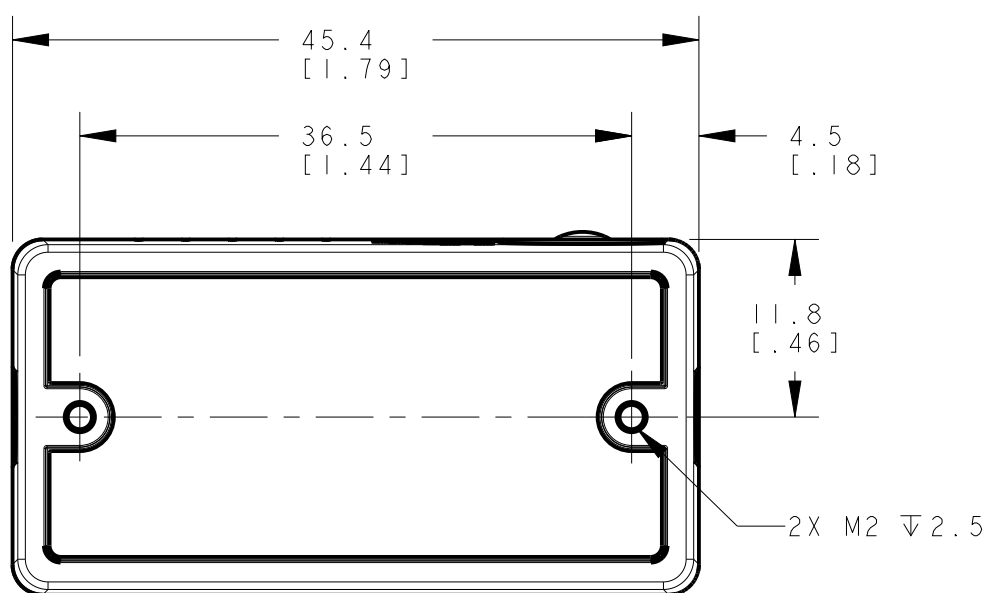

8 7 6 5 4 3 2 1

ISOMETRIC VIEW
SCALE 1:1

NOTES:
1. ALL DIMENSIONS ARE MILLIMETERS [INCHES] UNLESS OTHERWISE NOTED.
2. REFER TO "www.bannerengineering.com" FOR ADDITIONAL DATA AND SPECIFICATIONS.

This drawing is the property of BANNER ENGINEERING CORP. Any use or reproduction, in any form, without prior written permission of Banner is prohibited. © 2015 Banner Engineering Corp.

BANNER BANNER ENGINEERING CORP.
www.bannerengineering.com

TITLE
ABR 3000 ETHERNET SERIES

THIRD ANGLE PROJECTION

SIZE C DRAWING NO. **209231** REV.

SCALE 2:1 SHEET 1 OF 1

CREO

8 7 6 5 4 3 2 1