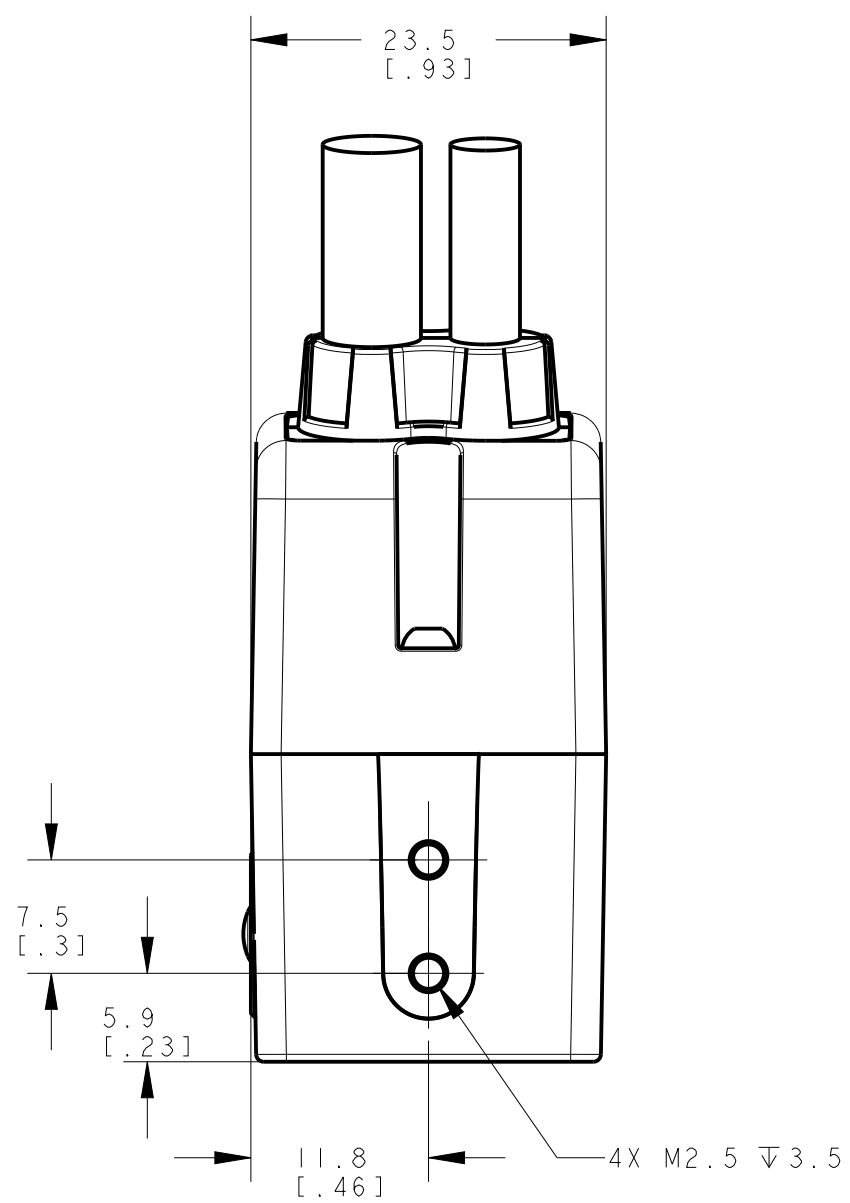

8 7 6 5 4 3 2 1

ISOMETRIC VIEW
SCALE 1:1

NOTES:
1. ALL DIMENSIONS ARE MILLIMETERS [INCHES] UNLESS OTHERWISE NOTED.
2. REFER TO "www.bannerengineering.com" FOR ADDITIONAL DATA AND SPECIFICATIONS.

This drawing is the property of BANNER ENGINEERING CORP. Any use or reproduction, in any form, without prior written permission of Banner is prohibited. © 2015 Banner Engineering Corp.

BANNER BANNER ENGINEERING CORP.
www.bannerengineering.com

TITLE
ABR 3000 ETHERNET SERIES

THIRD ANGLE PROJECTION

SIZE C DRAWING NO. **209231** REV.

SCALE 2:1 SHEET 1 OF 1

CREO

8 7 6 5 4 3 2 1