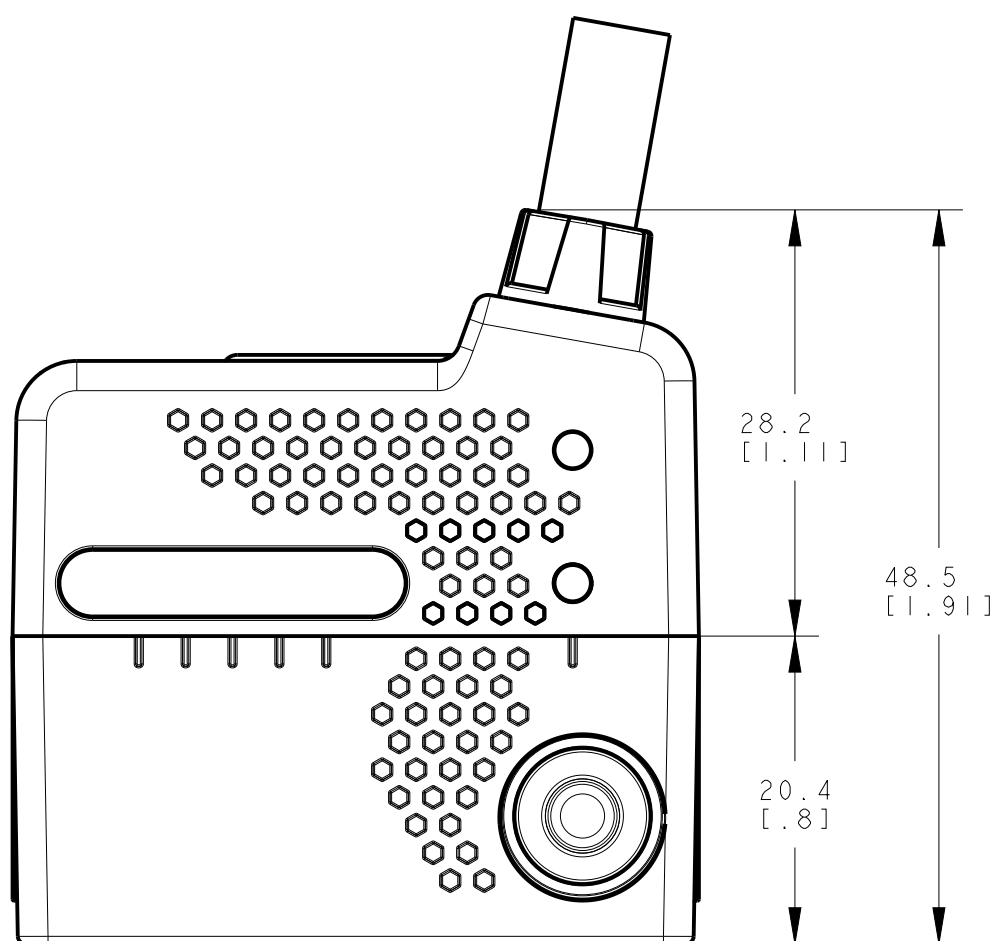

8 7 6 5 4 3 2 1

ISOMETRIC VIEW
SCALE 1:1

NOTES:
1. ALL DIMENSIONS ARE MILLIMETERS [INCHES] UNLESS OTHERWISE NOTED.
2. REFER TO "www.bannerengineering.com" FOR ADDITIONAL DATA AND SPECIFICATIONS.

This drawing is the property of BANNER ENGINEERING CORP. Any use or reproduction, in any form, without prior written permission of Banner is prohibited. © 2015 Banner Engineering Corp.

BANNER BANNER ENGINEERING CORP.
www.bannerengineering.com

TITLE
ABR 3000 ETHERNET SERIES

THIRD ANGLE PROJECTION

SIZE C DRAWING NO. **209231** REV.

SCALE 2:1 SHEET 1 OF 1

CREO

8 7 6 5 4 3 2 1